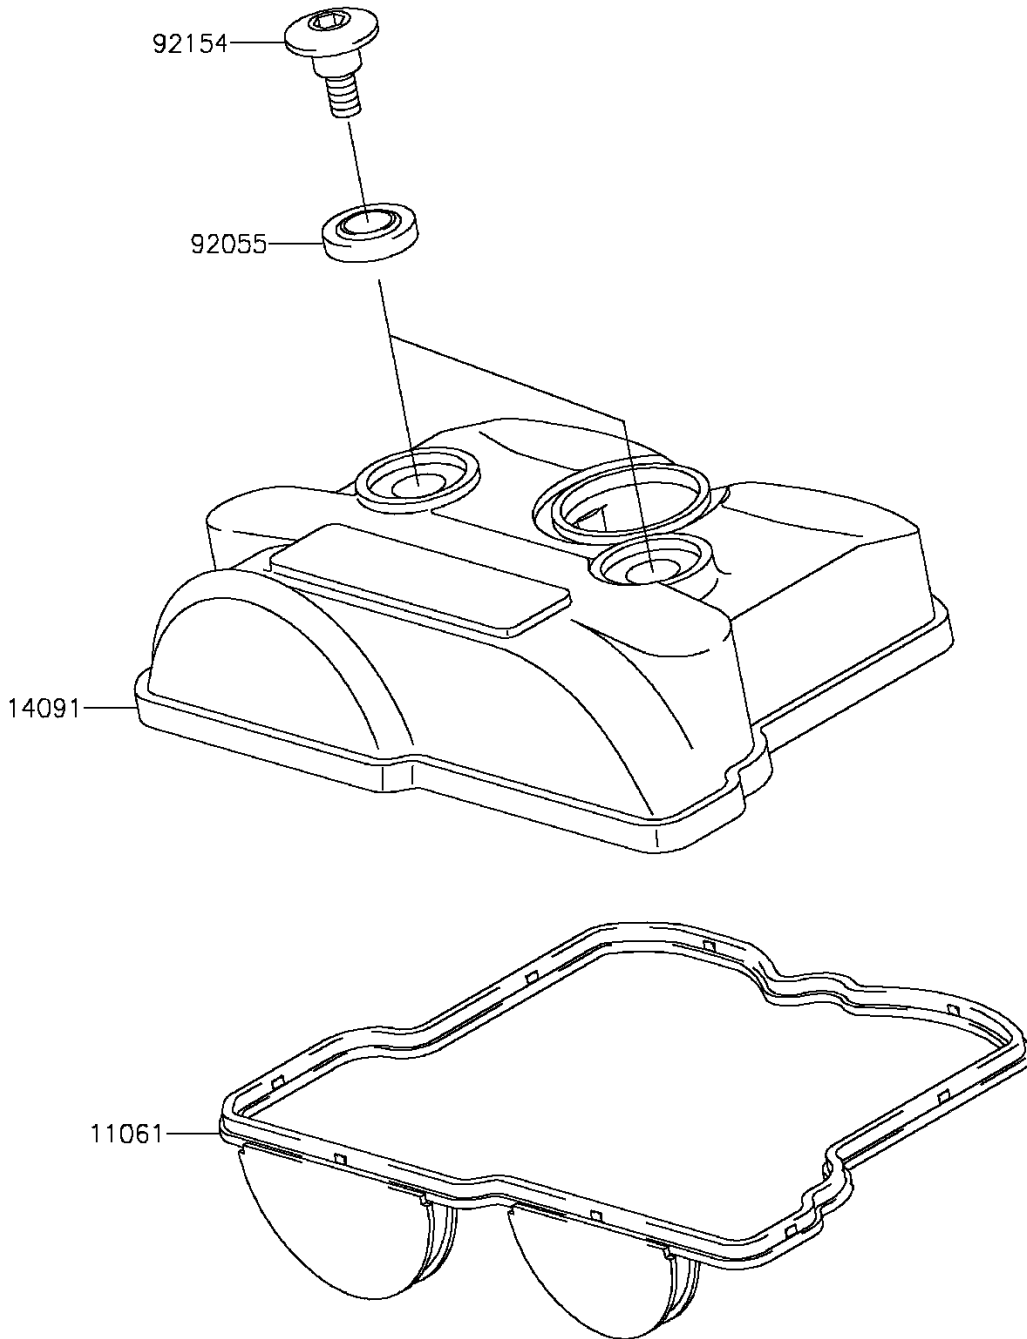

2016 KX™ 250F PARTS DIAGRAM

Cylinder Head Cover

E1112

2016 KX™ 250F PARTS LIST

Cylinder Head Cover

ITEM NAME	PART NUMBER	QUANTITY
GASKET,CYLINDER HEAD (Ref # 11061)	11061-0350	1
COVER,CYLINDER HEAD (Ref # 14091)	14091-1629	1
RING-O,HEAD COVER BOLT (Ref # 92055)	92055-1352	2
BOLT,SOCKET,6MM (Ref # 92154)	92154-0535	2