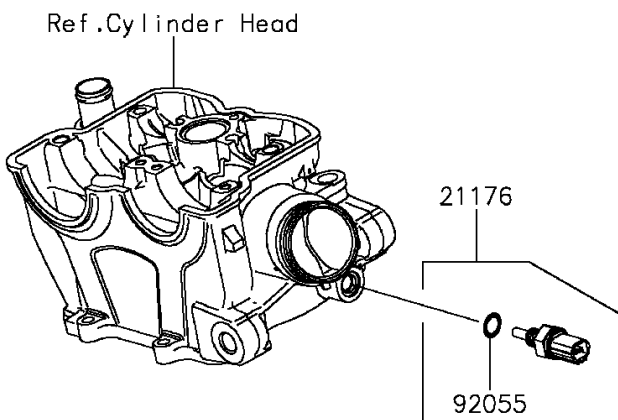

2015 KX™ 250F PARTS DIAGRAM

Fuel Injection

E1530

2015 KX™ 250F PARTS LIST

Fuel Injection

ITEM NAME	PART NUMBER	QUANTITY
CONTROL UNIT-ELECTRONIC (Ref # 21175)	21175-0918	1
SENSOR,WATER TEMP (Ref # 21176)	21176-0009	1
SENSOR,VEHICLE-DOWN (Ref # 21176A)	21176-0066	1
SENSOR,AIR TEMP (Ref # 21176B)	21176-0121	1
WIRE-LEAD,BAT. CONNECTION (Ref # 26011)	26011-0246	1
RING-O,9.5X1.9 (Ref # 92055)	92055-0016	1
BOLT,SOCKET,5X14 (Ref # 92154)	92154-0491	2
DAMPER,ECU (Ref # 92161)	92161-0976	1