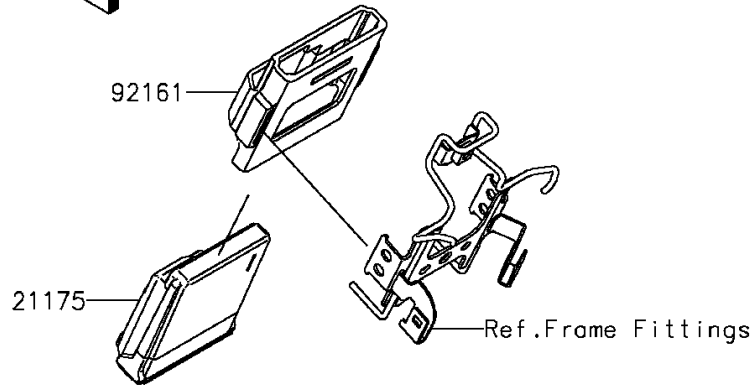

2015 KX™ 250F PARTS DIAGRAM

Fuel Injection

E1530

2015 KX™ 250F PARTS LIST

Fuel Injection

ITEM NAME	PART NUMBER	QUANTITY
CONTROL UNIT-ELECTRONIC (Ref # 21175)	21175-0918	1
SENSOR,WATER TEMP (Ref # 21176)	21176-0009	1
SENSOR,VEHICLE-DOWN (Ref # 21176A)	21176-0066	1
SENSOR,AIR TEMP (Ref # 21176B)	21176-0121	1
WIRE-LEAD,BAT. CONNECTION (Ref # 26011)	26011-0246	1
RING-O,9.5X1.9 (Ref # 92055)	92055-0016	1
BOLT,SOCKET,5X14 (Ref # 92154)	92154-0491	2
DAMPER,ECU (Ref # 92161)	92161-0976	1