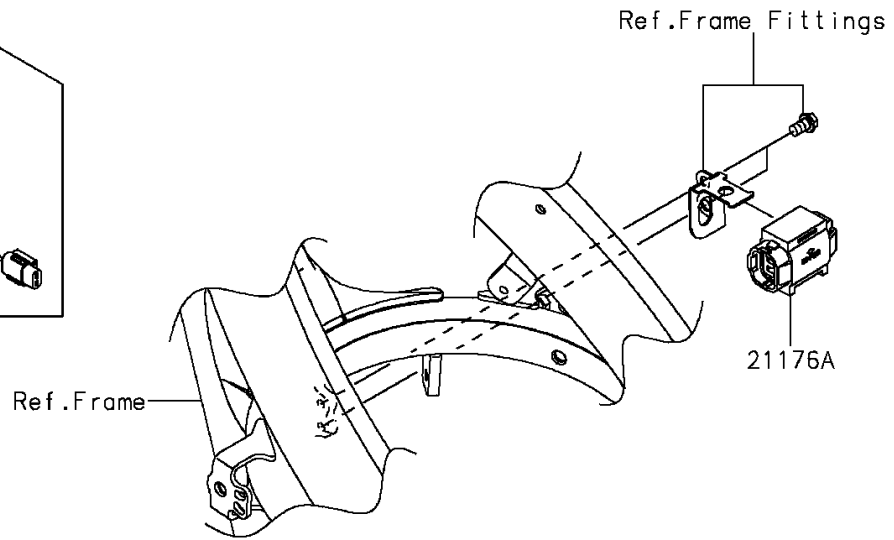

2015 KX™ 250F PARTS DIAGRAM

Fuel Injection

E1530

2015 KX™ 250F PARTS LIST

Fuel Injection

ITEM NAME	PART NUMBER	QUANTITY
CONTROL UNIT-ELECTRONIC (Ref # 21175)	21175-0918	1
SENSOR,WATER TEMP (Ref # 21176)	21176-0009	1
SENSOR,VEHICLE-DOWN (Ref # 21176A)	21176-0066	1
SENSOR,AIR TEMP (Ref # 21176B)	21176-0121	1
WIRE-LEAD,BAT. CONNECTION (Ref # 26011)	26011-0246	1
RING-O,9.5X1.9 (Ref # 92055)	92055-0016	1
BOLT,SOCKET,5X14 (Ref # 92154)	92154-0491	2
DAMPER,ECU (Ref # 92161)	92161-0976	1