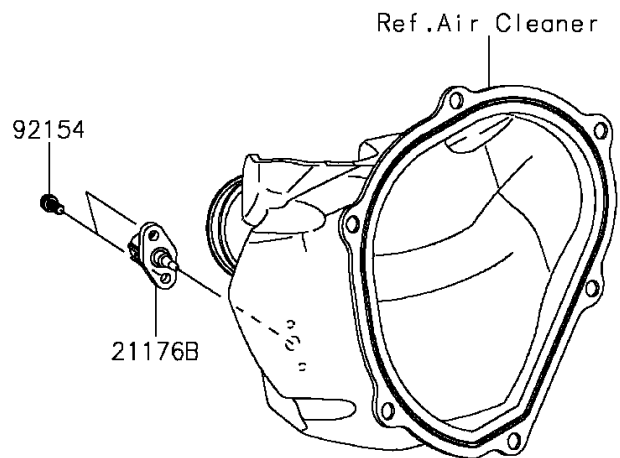

2015 KX™ 250F PARTS DIAGRAM

Fuel Injection

E1530

2015 KX™ 250F PARTS LIST

Fuel Injection

ITEM NAME	PART NUMBER	QUANTITY
CONTROL UNIT-ELECTRONIC (Ref # 21175)	21175-0918	1
SENSOR,WATER TEMP (Ref # 21176)	21176-0009	1
SENSOR,VEHICLE-DOWN (Ref # 21176A)	21176-0066	1
SENSOR,AIR TEMP (Ref # 21176B)	21176-0121	1
WIRE-LEAD,BAT. CONNECTION (Ref # 26011)	26011-0246	1
RING-O,9.5X1.9 (Ref # 92055)	92055-0016	1
BOLT,SOCKET,5X14 (Ref # 92154)	92154-0491	2
DAMPER,ECU (Ref # 92161)	92161-0976	1