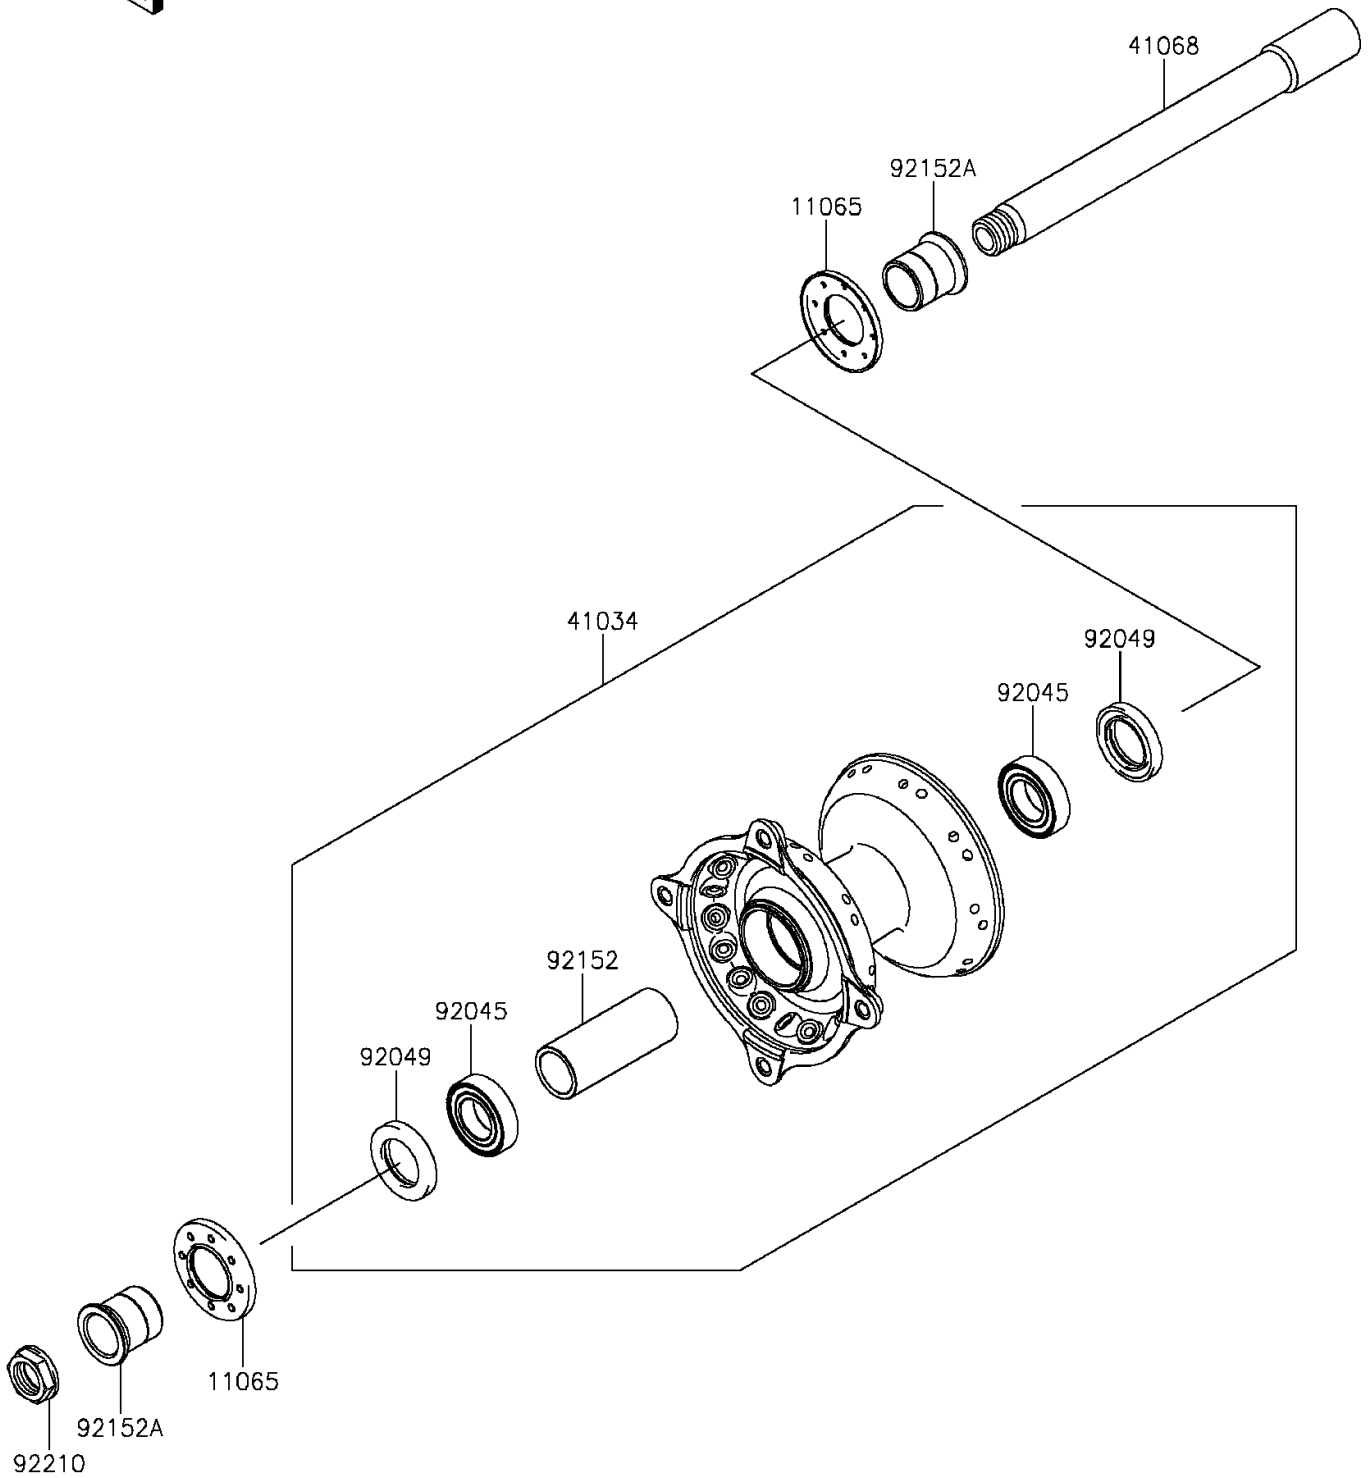

2015 KX™ 250F PARTS DIAGRAM

Front Hub

F2230

2015 KX™ 250F PARTS LIST

Front Hub

ITEM NAME	PART NUMBER	QUANTITY
CAP,AXLE (Ref # 11065)	11065-0786	2
DRUM-ASSY,FRONT BRAKE (Ref # 41034)	41034-0034	1
AXLE,FR,20X186 (Ref # 41068)	41068-0590	1
BEARING-BALL,69042RS (Ref # 92045)	92045-1284	2
SEAL-OIL,BJNC-2 25X37X5 (Ref # 92049)	92049-1403	2
COLLAR,FRONT BRAKE DRUM,L=65 (Ref # 92152)	92152-0028	1
COLLAR,FR AXLE,L=27.5 (Ref # 92152A)	92152-0324	2
NUT,18MM (Ref # 92210)	92210-0065	1