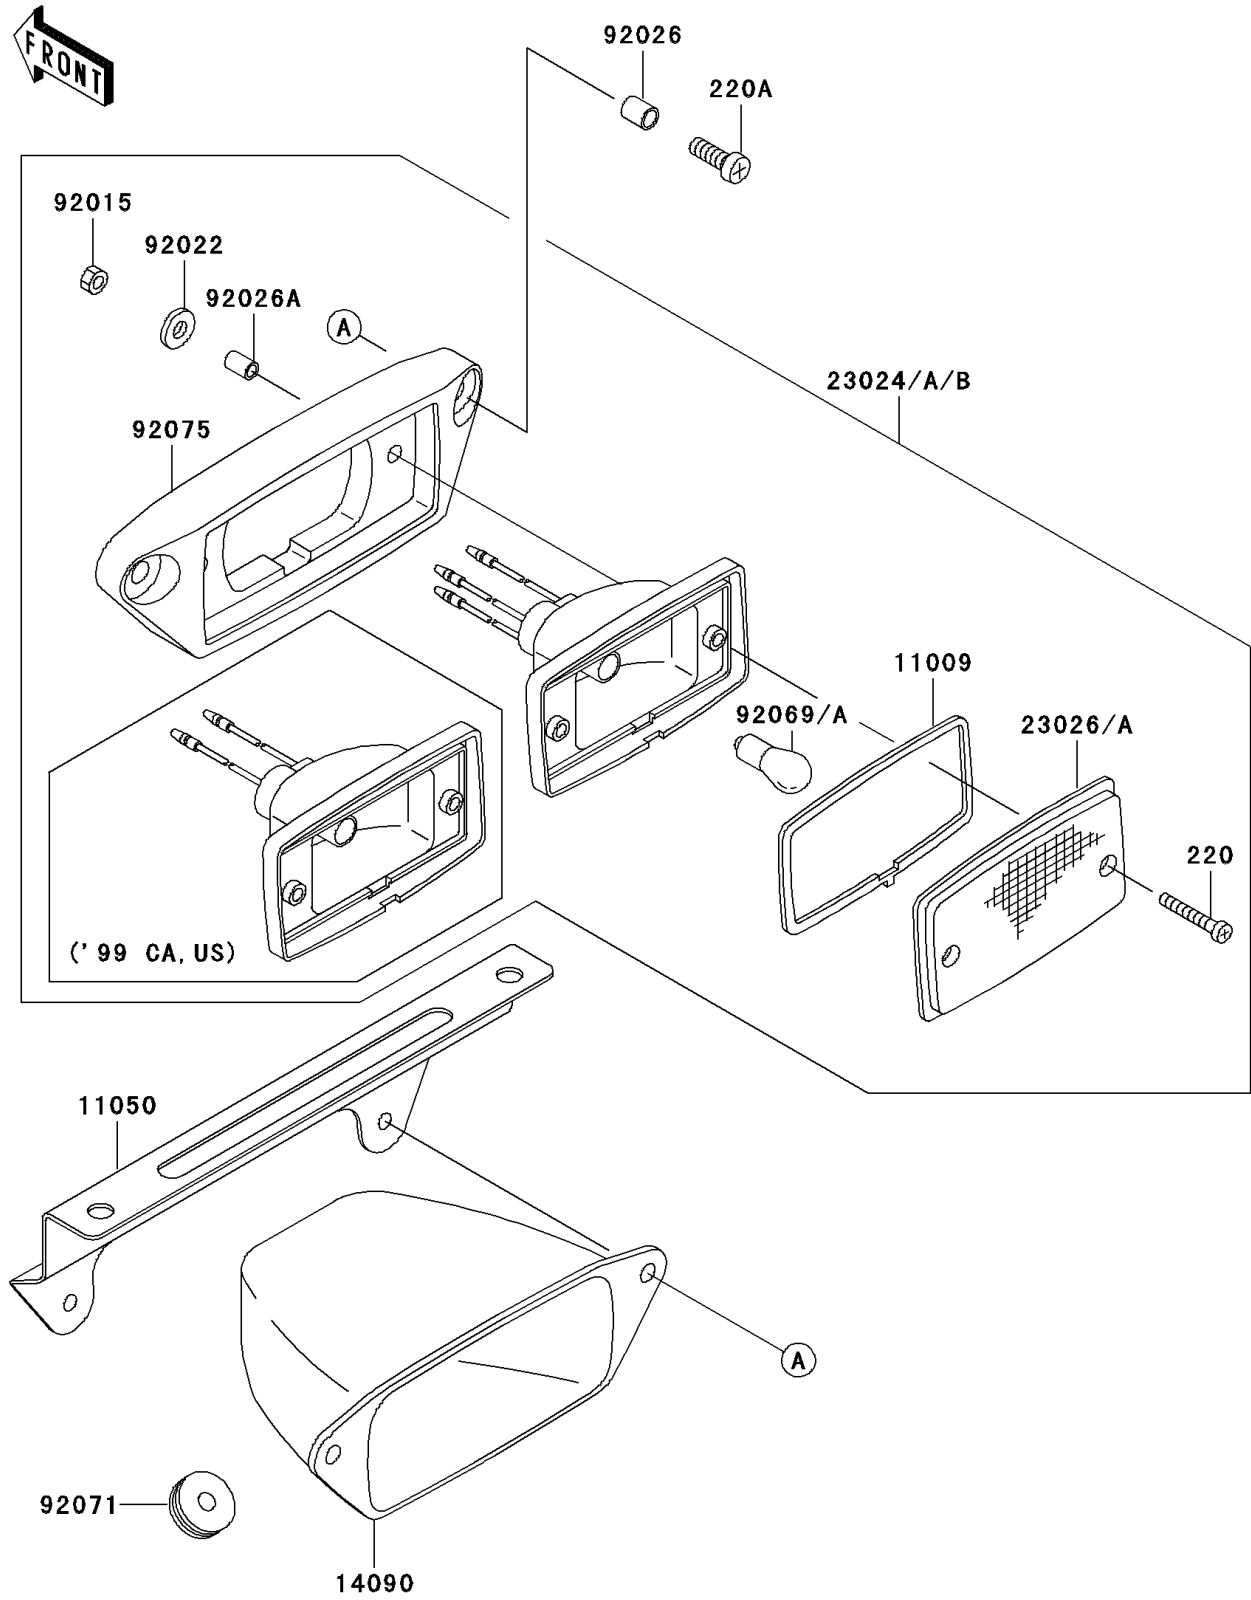

1999 Prairie 300 PARTS DIAGRAM

Taillight(s)

F2720

1999 Prairie 300 PARTS LIST

Taillight(s)

ITEM NAME	PART NUMBER	QUANTITY
SCREW-PAN-CROS,4X30 (Ref # 220)	220C0430	2
SCREW-PAN-CROS,6X20,BLACK (Ref # 220A)	220C0620	2
GASKET,TAIL LAMP (Ref # 11009)	11009-4004	1
BRACKET,TAIL LAMP (Ref # 11050)	11050-1718	1
COVER,TAIL LAMP (Ref # 14090)	14090-1911	1
LENS,TAIL LAMP (Ref # 23026A)	23026-4003	1
NUT,4MM (Ref # 92015)	92015-1550	2
WASHER,PLAIN,4MM (Ref # 92022)	92022-1762	2
SPACER,6.3X8.3X10 (Ref # 92026)	92026-1260	2
SPACER,4.5X6.5X10 (Ref # 92026A)	92026-1261	2
GROMMET,SENSOR LEAD (Ref # 92071)	92071-1058	1
DAMPER,TAIL LAMP (Ref # 92075)	92075-1782	1
LAMP-ASSY-TAIL (Ref # 23024)	23024-1122	1
LAMP-ASSY-TAIL (Ref # 23024A)	23024-1123	1
BULB,12V 27/8W (Ref # 92069)	92069-059	1
BULB,12V 8W (Ref # 92069A)	92069-1012	1