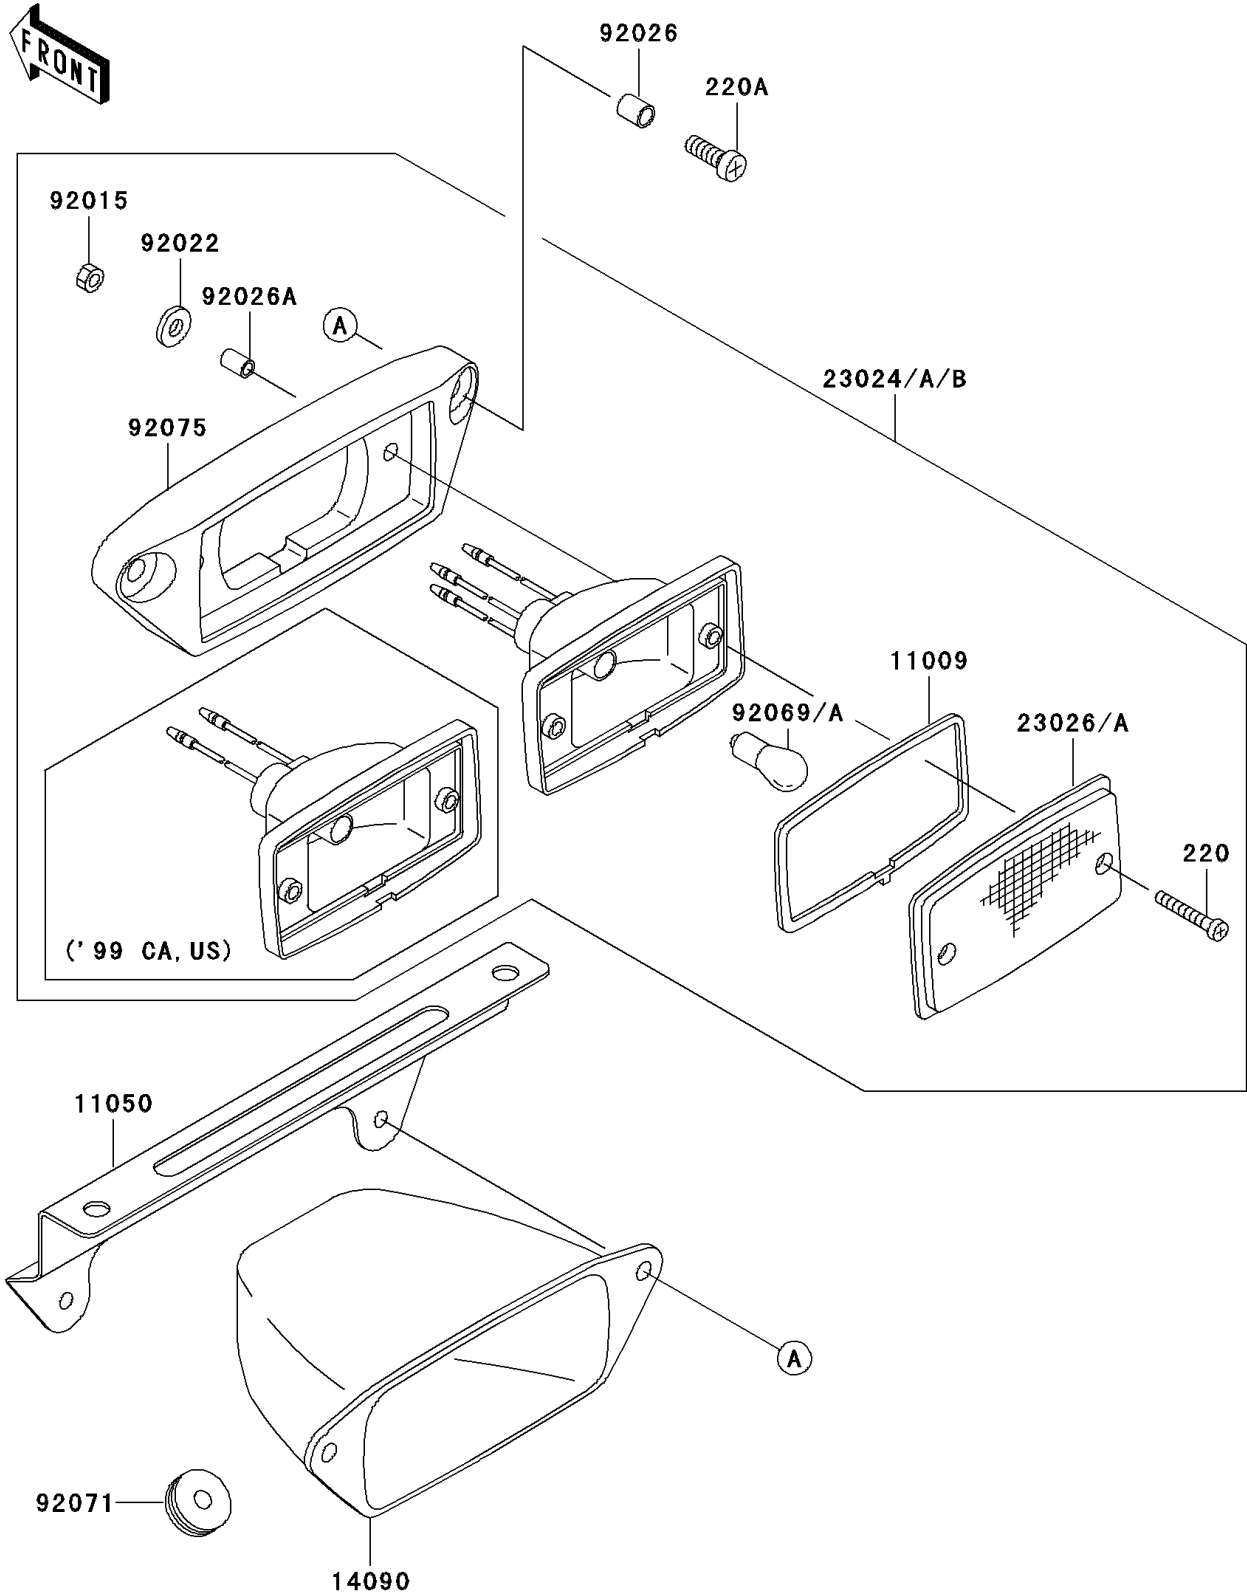

# 2000 Prairie 300 PARTS DIAGRAM

Taillight(s)

F2720

## 2000 Prairie 300 PARTS LIST

### Taillight(s)

ITEM NAME	PART NUMBER	QUANTITY
SCREW-PAN-CROS,4X30 (Ref # 220)	220C0430	2
SCREW-PAN-CROS,6X20,BLACK (Ref # 220A)	220C0620	2
GASKET,TAIL LAMP (Ref # 11009)	11009-4004	1
BRACKET,TAIL LAMP (Ref # 11050)	11050-1718	1
COVER,TAIL LAMP (Ref # 14090)	14090-1911	1
LAMP-ASSY-TAIL (Ref # 23024)	23024-1122	1
LENS,TAIL LAMP (Ref # 23026A)	23026-4003	1
NUT,4MM (Ref # 92015)	92015-1550	2
WASHER,PLAIN,4MM (Ref # 92022)	92022-1762	2
SPACER,6.3X8.3X10 (Ref # 92026)	92026-1260	2
SPACER,4.5X6.5X10 (Ref # 92026A)	92026-1261	2
BULB,12V 27/8W (Ref # 92069)	92069-059	1
GROMMET,SENSOR LEAD (Ref # 92071)	92071-1058	1
DAMPER,TAIL LAMP (Ref # 92075)	92075-1782	1