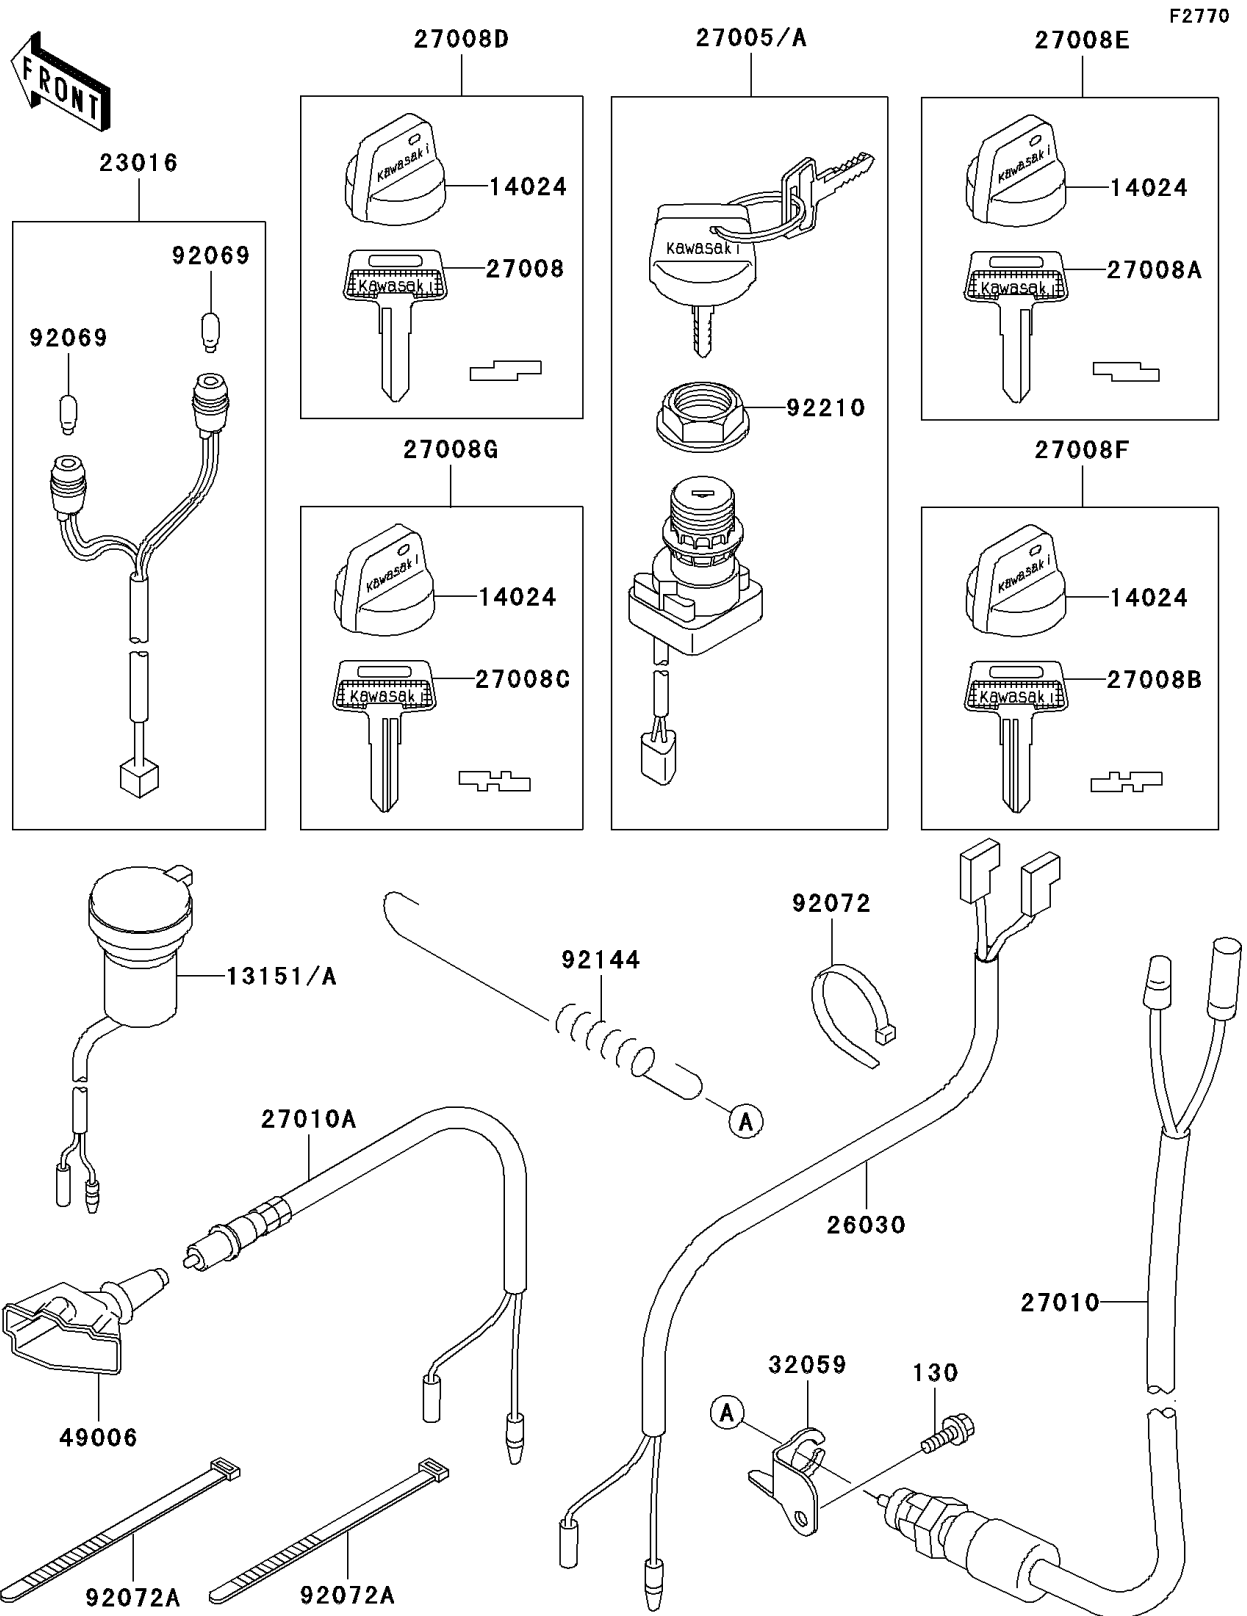

1999 Prairie 300 PARTS DIAGRAM

Ignition Switch

1999 Prairie 300 PARTS LIST

Ignition Switch

ITEM NAME	PART NUMBER	QUANTITY
SWITCH-COMP,D.C.TERMINAL (Ref # 13151)	13151-1087	1
COVER,KEY (Ref # 14024)	14024-1551	4
LAMP-ASSY,NEUTRAL&REVERSE (Ref # 23016)	23016-1083	1
SWITCH-ASSY-IGNITION (Ref # 27005)	27005-1201	1
KEY-LOCK,BLANK (Ref # 27008)	27008-1041	1
KEY-LOCK,BLANK (Ref # 27008A)	27008-1042	1
KEY-LOCK,BLANK (Ref # 27008B)	27008-1043	1
KEY-LOCK,BLANK (Ref # 27008C)	27008-1044	1
KEY-LOCK,BLANK,W/COVER (Ref # 27008D)	27008-1132	1
KEY-LOCK,BLANK,W/COVER (Ref # 27008E)	27008-1133	1
KEY-LOCK,BLANK,W/COVER (Ref # 27008F)	27008-1134	1
KEY-LOCK,BLANK,W/COVER (Ref # 27008G)	27008-1135	1
BULB,12V 3W,T7 (Ref # 92069)	92069-1020	2
NUT,IGNITION SWITCH (Ref # 92210)	92210-1109	1