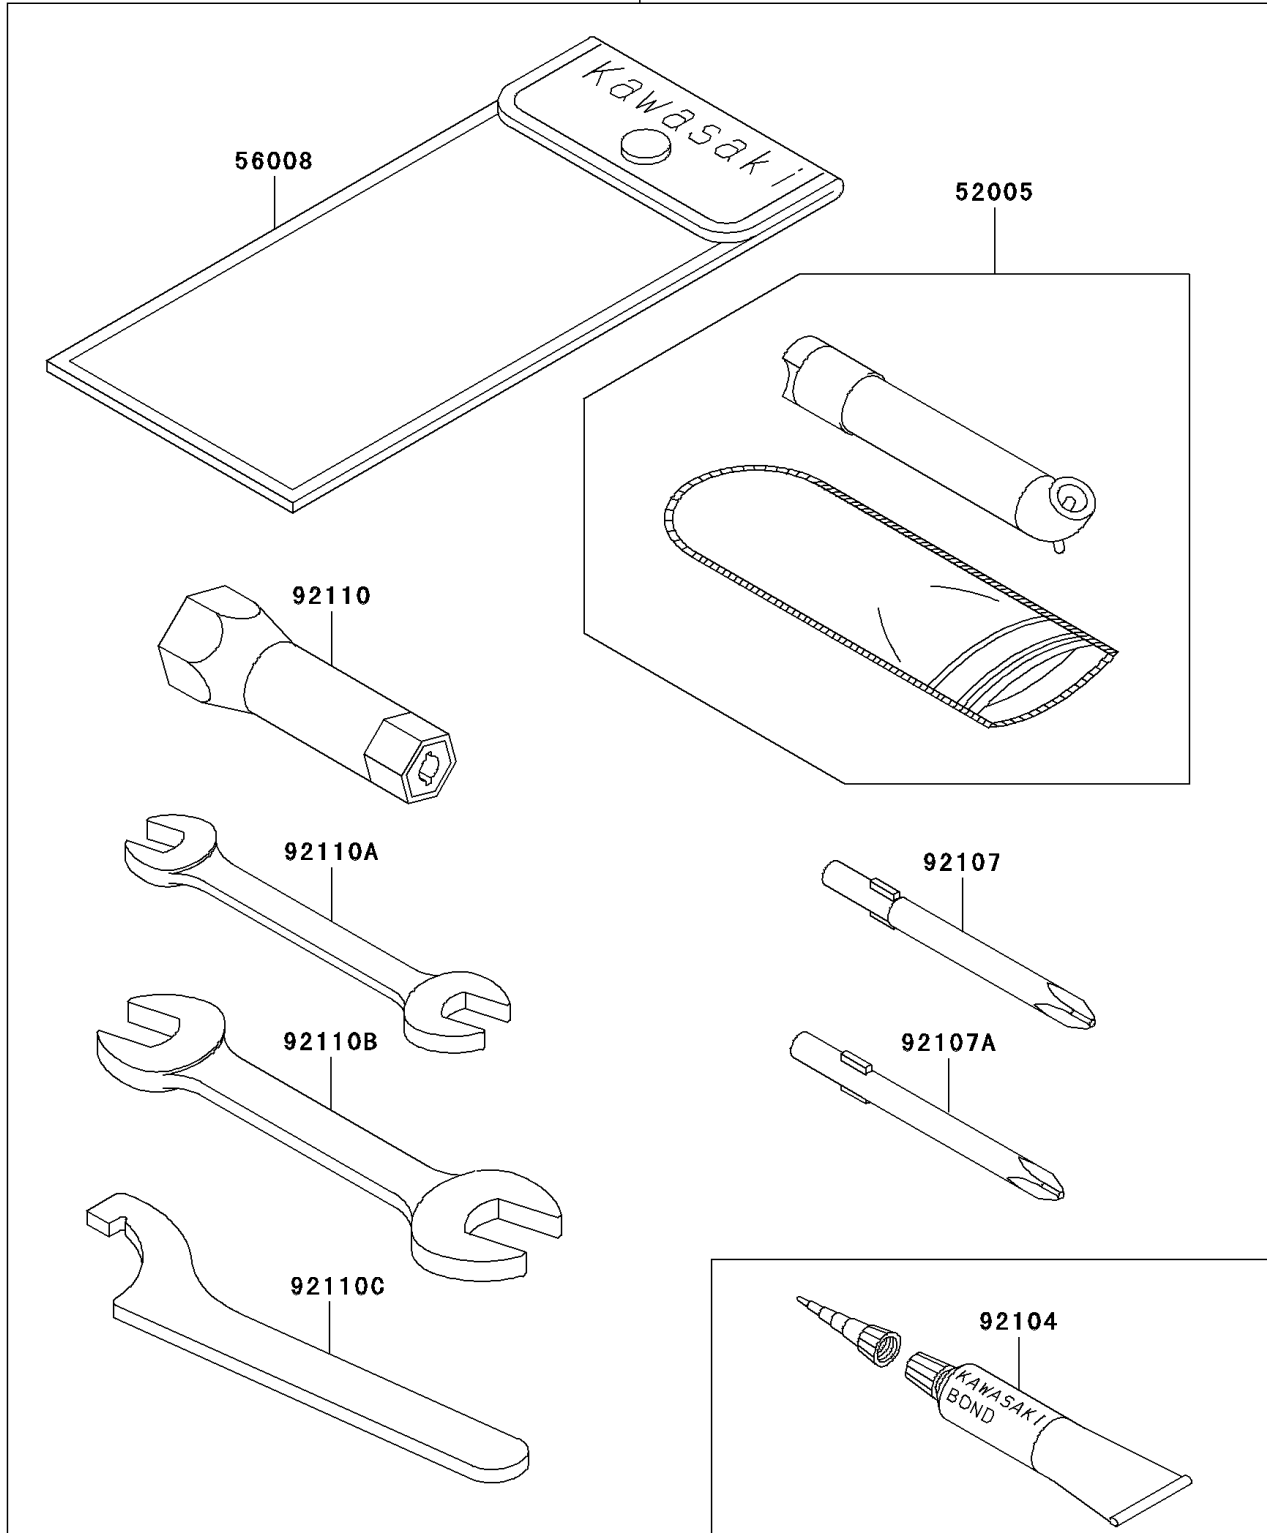

# 2000 Prairie 300 PARTS DIAGRAM

Owner's Tools

56007

F2810

## 2000 Prairie 300 PARTS LIST

### Owner's Tools

ITEM NAME	PART NUMBER	QUANTITY
GAUGE,AIR (Ref # 52005)	52005-1082	1
TOOL-KIT (Ref # 56007)	56007-1407	1
BAG,TOOL (Ref # 56008)	56008-1007	1
GASKET-LIQUID,TUBE,100G,SILVER (Ref # 92104)	92104-002	1
TOOL-DRIVER,#3PHILLIPS (Ref # 92107)	92107-005	1
TOOL-DRIVER,#2PHILLIPS (Ref # 92107A)	92107-1053	1
TOOL-WRENCH,BOX,18MM (Ref # 92110)	92110-1109	1
TOOL-WRENCH,OPEN END,10X12 (Ref # 92110A)	92110-1152	1
TOOL-WRENCH,OPEN END,14X17 (Ref # 92110B)	92110-1153	1
TOOL-WRENCH,HOOK (Ref # 92110C)	92110-1173	1