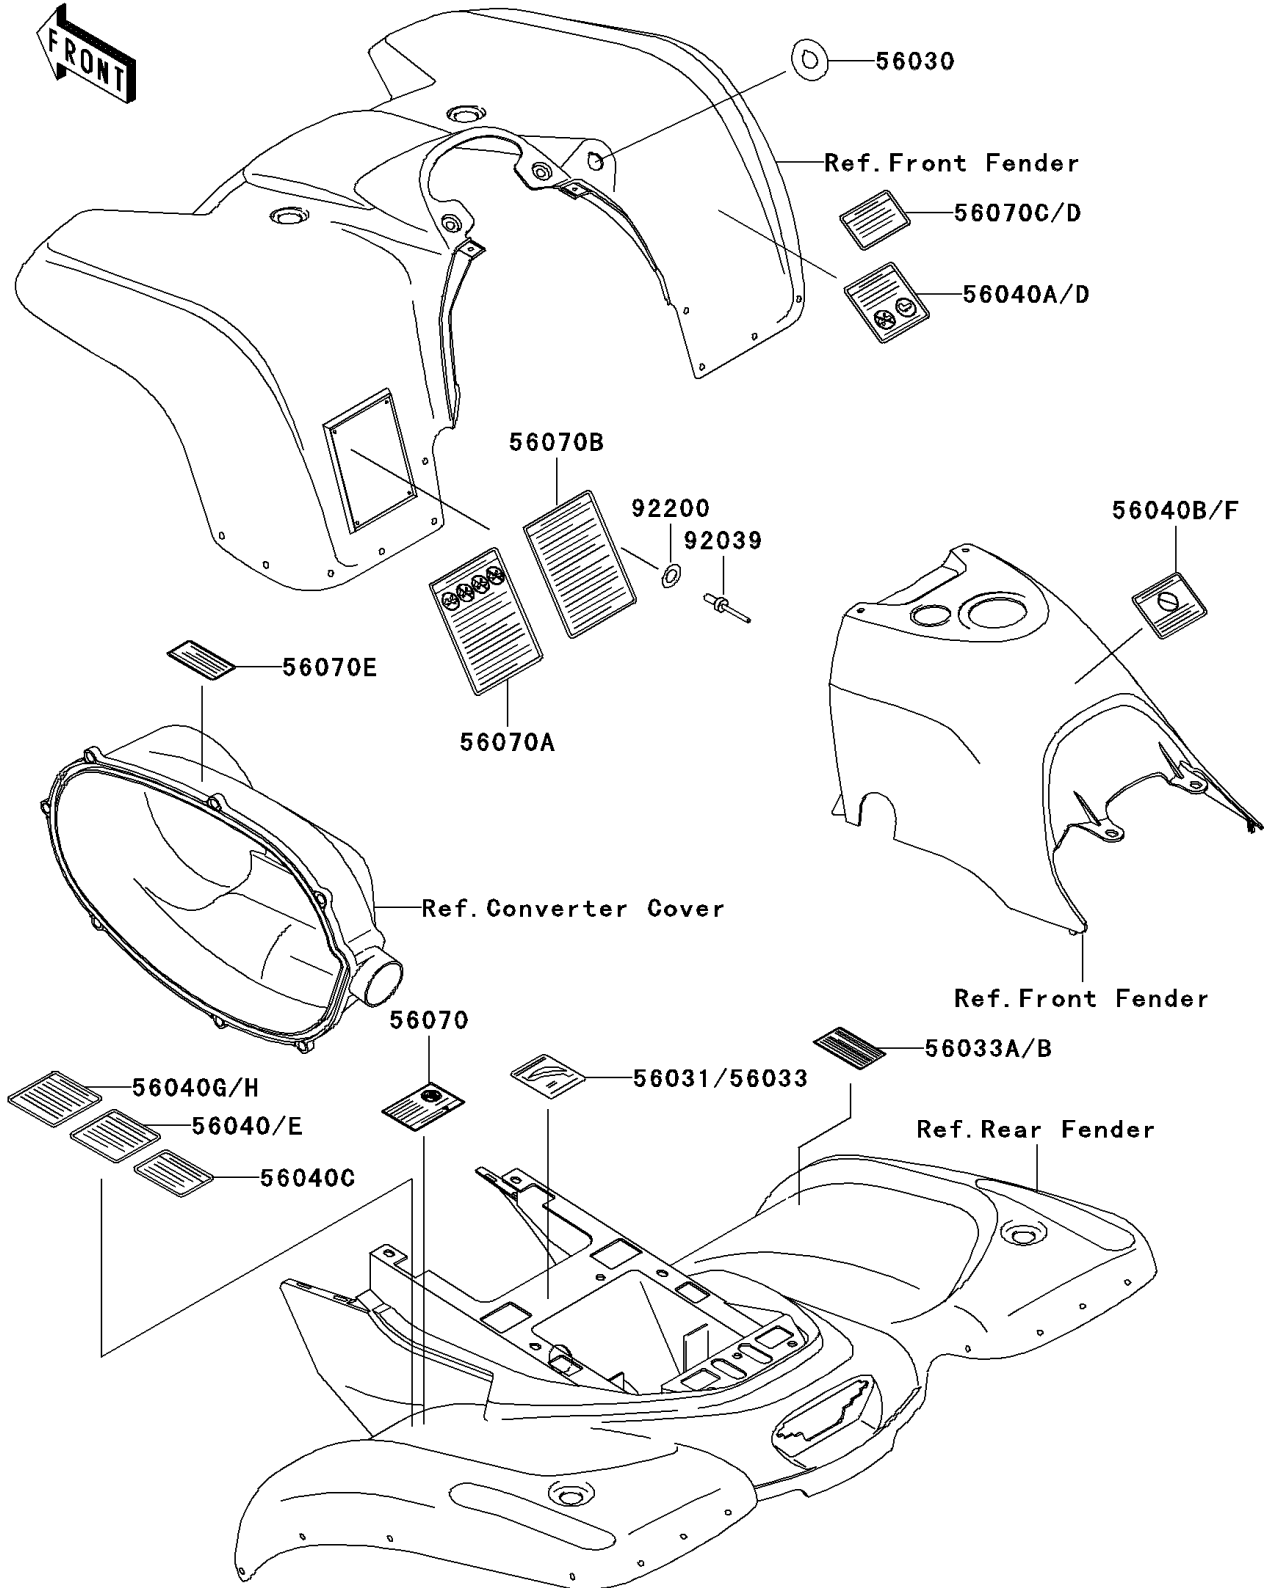

# 2001 Prairie 300 PARTS DIAGRAM

Labels

F2860

## 2001 Prairie 300 PARTS LIST

### Labels

ITEM NAME	PART NUMBER	QUANTITY
LABEL,IGNITION SWITCH (Ref # 56030)	56030-1086	1
LABEL-MANUAL,DRIVE BELT INFO (Ref # 56033B)	56033-1248	1
LABEL-WARNING,TIRE PRESSURE (Ref # 56040)	56040-1257	1
LABEL-WARNING,TRANSPORT (Ref # 56040A)	56040-1261	1
LABEL-WARNING,UNDER 16 (Ref # 56040B)	56040-1276	1
LABEL-WARNING,MAX VEHICLE LOAD (Ref # 56040G)	56040-1331	1
LABEL-WARNING,SERIOUS INJURY (Ref # 56070A)	56070-1151	1
LABEL-WARNING,SHIFT LEVER (Ref # 56070C)	56070-1170	1
LABEL-WARNING,CVT COVER (Ref # 56070E)	56070-1269	1
RIVET,3.2X8 (Ref # 92039)	92039-3763	6
WASHER,3.5X8X1 (Ref # 92200)	92200-1251	6
LABEL-MANUAL,BATTERY VENT (Ref # 56031)	56031-1963	1
LABEL-MANUAL,BATTERY VENT (Ref # 56033)	56033-1057	1
LABEL-MANUAL,DRIVE BELT INFO (Ref # 56033A)	56033-1247	1
LABEL-WARNING,NO PASSENGER (Ref # 56040C)	56040-1280	1
LABEL-WARNING,TRANSPORT (Ref # 56040D)	56040-1283	1
LABEL-WARNING,TIRE PRESSURE (Ref # 56040E)	56040-1286	1
LABEL-WARNING,AGE (Ref # 56040F)	56040-1325	1
LABEL-WARNING,MAX VEHICLE LOAD (Ref # 56040H)	56040-1338	1
LABEL-WARNING,GENERAL (Ref # 56070B)	56070-1163	1
LABEL-WARNING,SHIFT LEVER(FRENCH) (Ref # 56070D)	56070-1179	1