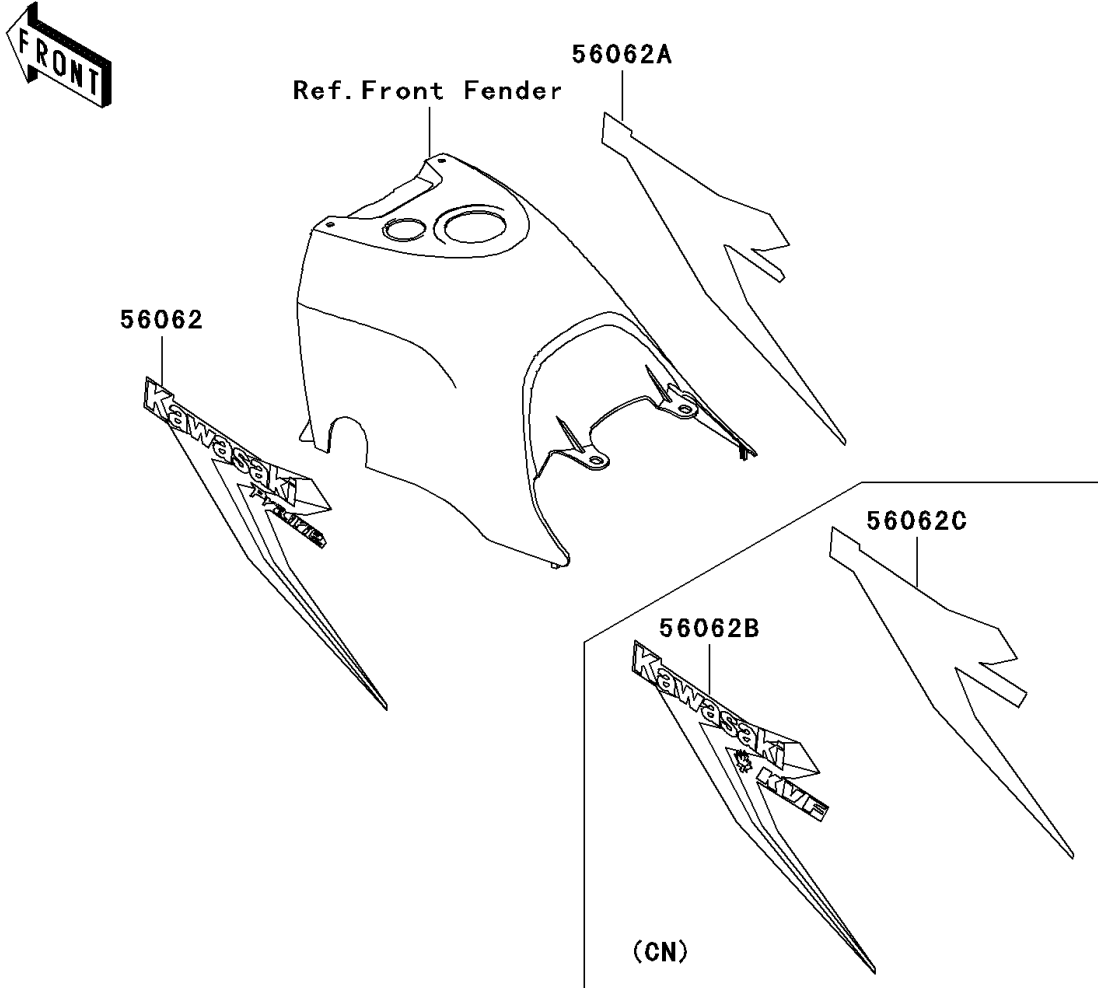

1999 Prairie 300 PARTS DIAGRAM

Decals(Red)(B1)

F2861A

1999 Prairie 300 PARTS LIST

Decals(Red)(B1)

ITEM NAME	PART NUMBER	QUANTITY
MARK,AIR CLEANER COVER (Ref # 56051)	56051-1841	1
MARK,BELT CONVERTER COVER (Ref # 56052)	56052-1053	1
PATTERN,FUEL TANK COVER,LH (Ref # 56062)	56062-1479	1
PATTERN,FUEL TANK COVER,RH (Ref # 56062A)	56062-1480	1
PATTERN,FUEL TANK COVER,LH (Ref # 56062B)	56062-1499	1
PATTERN,FUEL TANK COVER,RH (Ref # 56062C)	56062-1500	1