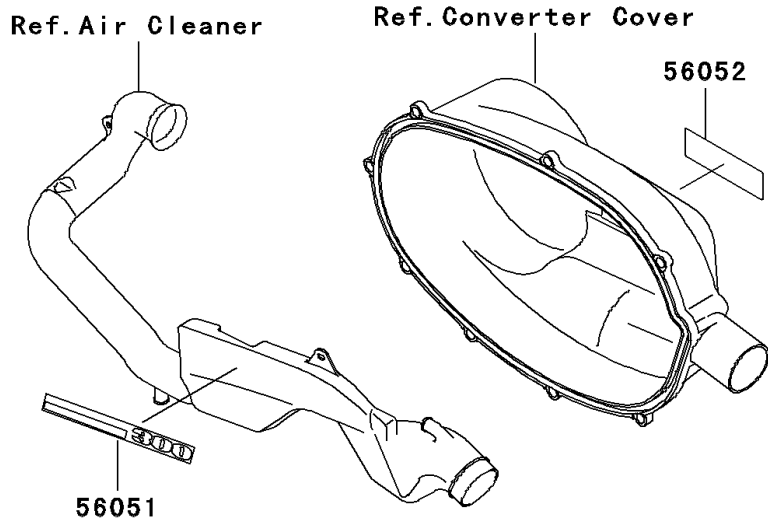

1999 Prairie 300 PARTS DIAGRAM

Decals(Red)(B1)

F2861A

1999 Prairie 300 PARTS LIST

Decals(Red)(B1)

ITEM NAME	PART NUMBER	QUANTITY
MARK,AIR CLEANER COVER (Ref # 56051)	56051-1841	1
MARK,BELT CONVERTER COVER (Ref # 56052)	56052-1053	1
PATTERN,FUEL TANK COVER,LH (Ref # 56062)	56062-1479	1
PATTERN,FUEL TANK COVER,RH (Ref # 56062A)	56062-1480	1
PATTERN,FUEL TANK COVER,LH (Ref # 56062B)	56062-1499	1
PATTERN,FUEL TANK COVER,RH (Ref # 56062C)	56062-1500	1