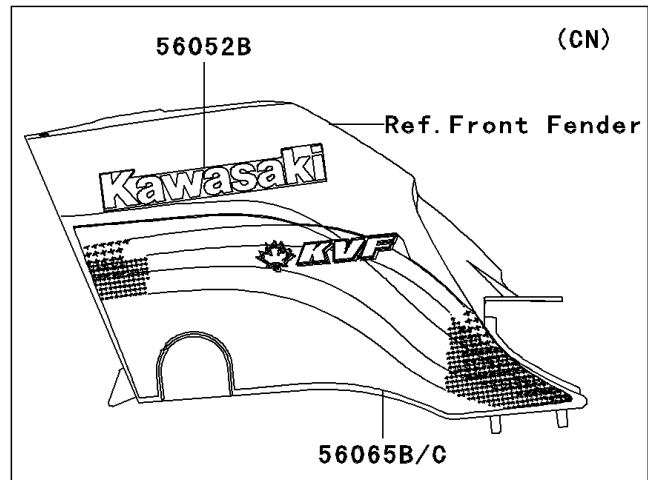

# 2002 Prairie 300 PARTS DIAGRAM

Decals(Green)(B4)

F2861F

Ref. Air Cleaner

Ref. Converter Cover

## 2002 Prairie 300 PARTS LIST

Decals(Green)(B4)

ITEM NAME	PART NUMBER	QUANTITY
MARK,AIR CLEANER COVER (Ref # 56051)	56051-1841	1
MARK,BELT CONVERTER COVER (Ref # 56052)	56052-1053	1
MARK,FR FENDER,KAWASAKI (Ref # 56052A)	56052-1504	1
MARK,FUEL TANK COVER,KAWASAKI (Ref # 56052B)	56052-1509	2
PATTERN,FUEL TANK COVER,LH (Ref # 56065)	56065-1157	1
PATTERN,FUEL TANK COVER,RH (Ref # 56065A)	56065-1158	1
PATTERN,FUEL TANK COVER,LH (Ref # 56065B)	56065-1426	1
PATTERN,FUEL TANK COVER,RH (Ref # 56065C)	56065-1427	1