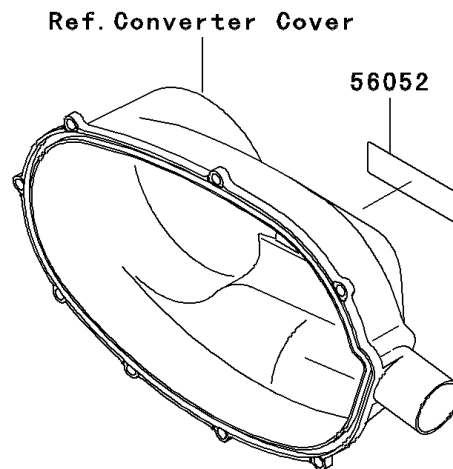

# 2002 Prairie 300 PARTS DIAGRAM

Decals(Green)(B4)

F2861F

Ref. Air Cleaner

Ref. Converter Cover

## 2002 Prairie 300 PARTS LIST

Decals(Green)(B4)

ITEM NAME	PART NUMBER	QUANTITY
MARK,AIR CLEANER COVER (Ref # 56051)	56051-1841	1
MARK,BELT CONVERTER COVER (Ref # 56052)	56052-1053	1
MARK,FR FENDER,KAWASAKI (Ref # 56052A)	56052-1504	1
MARK,FUEL TANK COVER,KAWASAKI (Ref # 56052B)	56052-1509	2
PATTERN,FUEL TANK COVER,LH (Ref # 56065)	56065-1157	1
PATTERN,FUEL TANK COVER,RH (Ref # 56065A)	56065-1158	1
PATTERN,FUEL TANK COVER,LH (Ref # 56065B)	56065-1426	1
PATTERN,FUEL TANK COVER,RH (Ref # 56065C)	56065-1427	1