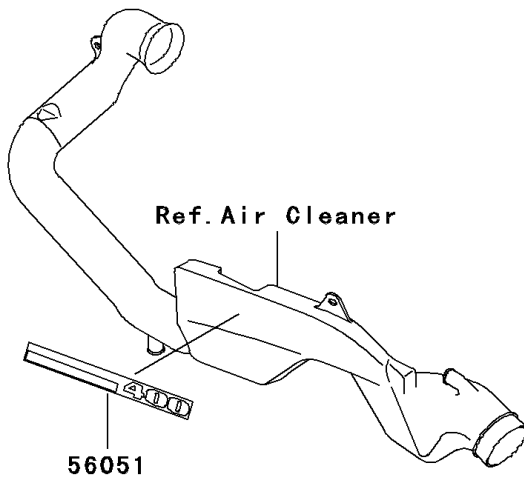

# 2002 Prairie 300 PARTS DIAGRAM

Decals(Green)(B4)

F2861F

Ref. Air Cleaner

Ref. Converter Cover

## 2002 Prairie 300 PARTS LIST

Decals(Green)(B4)

ITEM NAME	PART NUMBER	QUANTITY
MARK,AIR CLEANER COVER (Ref # 56051)	56051-1841	1
MARK,BELT CONVERTER COVER (Ref # 56052)	56052-1053	1
MARK,FR FENDER,KAWASAKI (Ref # 56052A)	56052-1504	1
MARK,FUEL TANK COVER,KAWASAKI (Ref # 56052B)	56052-1509	2
PATTERN,FUEL TANK COVER,LH (Ref # 56065)	56065-1157	1
PATTERN,FUEL TANK COVER,RH (Ref # 56065A)	56065-1158	1
PATTERN,FUEL TANK COVER,LH (Ref # 56065B)	56065-1426	1
PATTERN,FUEL TANK COVER,RH (Ref # 56065C)	56065-1427	1