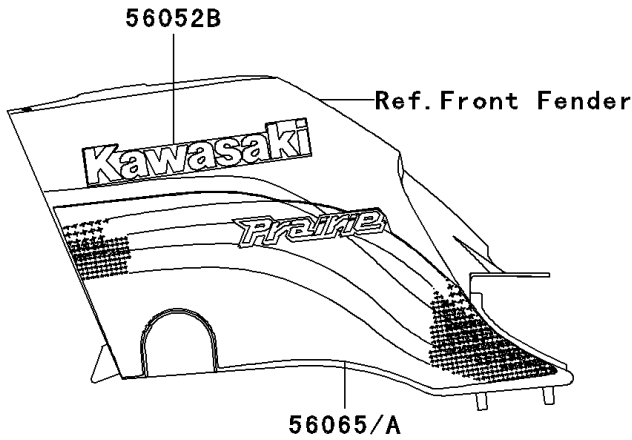

# 2002 Prairie 300 PARTS DIAGRAM

Decals(Green)(B4)

F2861F

Ref. Air Cleaner

Ref. Converter Cover

## 2002 Prairie 300 PARTS LIST

Decals(Green)(B4)

ITEM NAME	PART NUMBER	QUANTITY
MARK,AIR CLEANER COVER (Ref # 56051)	56051-1841	1
MARK,BELT CONVERTER COVER (Ref # 56052)	56052-1053	1
MARK,FR FENDER,KAWASAKI (Ref # 56052A)	56052-1504	1
MARK,FUEL TANK COVER,KAWASAKI (Ref # 56052B)	56052-1509	2
PATTERN,FUEL TANK COVER,LH (Ref # 56065)	56065-1157	1
PATTERN,FUEL TANK COVER,RH (Ref # 56065A)	56065-1158	1
PATTERN,FUEL TANK COVER,LH (Ref # 56065B)	56065-1426	1
PATTERN,FUEL TANK COVER,RH (Ref # 56065C)	56065-1427	1