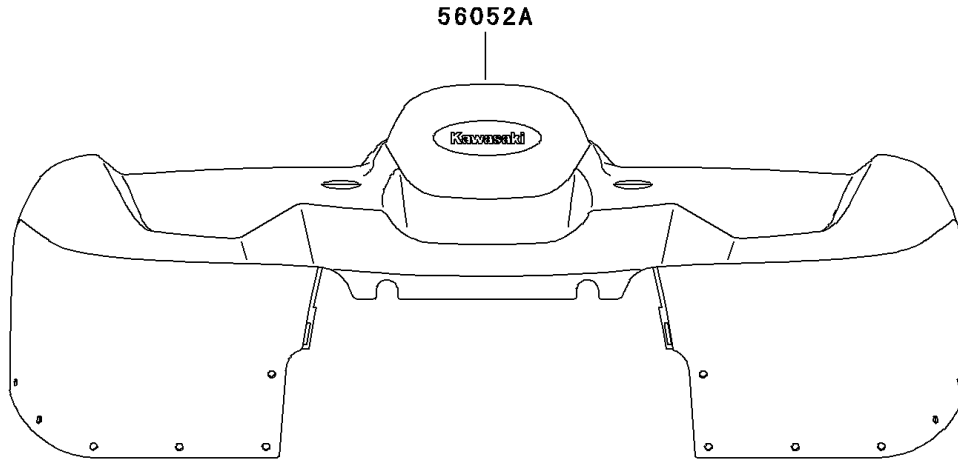

# 2002 Prairie 300 PARTS DIAGRAM

Decals(Green)(B4)

F2861F

Ref. Air Cleaner

Ref. Converter Cover