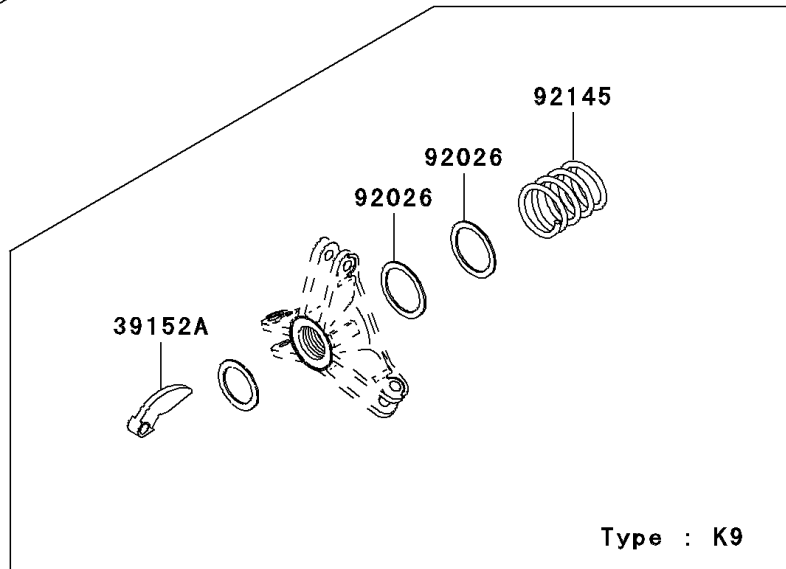

1999 Prairie 300 PARTS DIAGRAM

Optional Parts

F2890

(Ref. Drive Converter)

1999 Prairie 300 PARTS LIST

Optional Parts

ITEM NAME	PART NUMBER	QUANTITY
WEIGHT-RAMP,C1 (Ref # 39152)	39152-1066	3
WEIGHT-RAMP,K9 (Ref # 39152A)	39152-1070	3
SPACER,39X49.5X1.6 (Ref # 92026)	92026-1531	3
SPRING,BLACK (Ref # 92145)	92145-1228	2