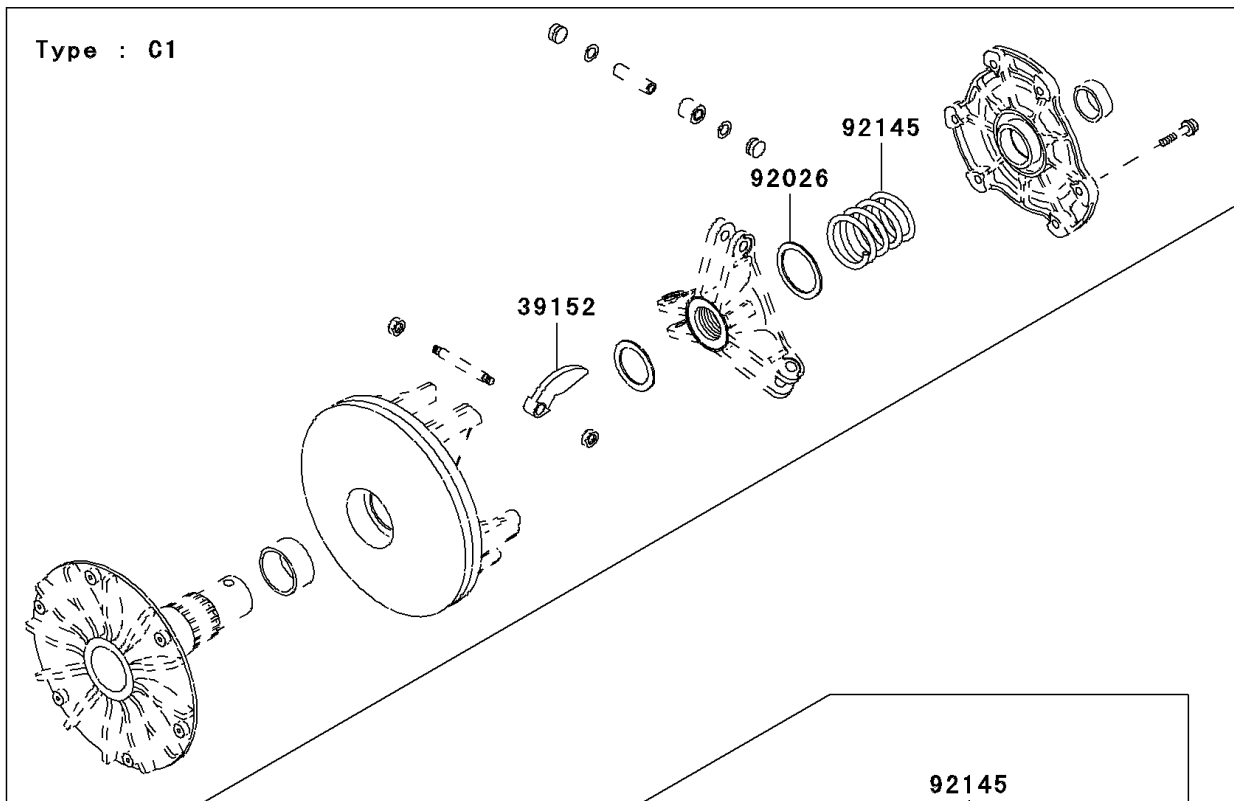

1999 Prairie 300 PARTS DIAGRAM

Optional Parts

F2890

(Ref. Drive Converter)

1999 Prairie 300 PARTS LIST

Optional Parts

ITEM NAME	PART NUMBER	QUANTITY
WEIGHT-RAMP,C1 (Ref # 39152)	39152-1066	3
WEIGHT-RAMP,K9 (Ref # 39152A)	39152-1070	3
SPACER,39X49.5X1.6 (Ref # 92026)	92026-1531	3
SPRING,BLACK (Ref # 92145)	92145-1228	2