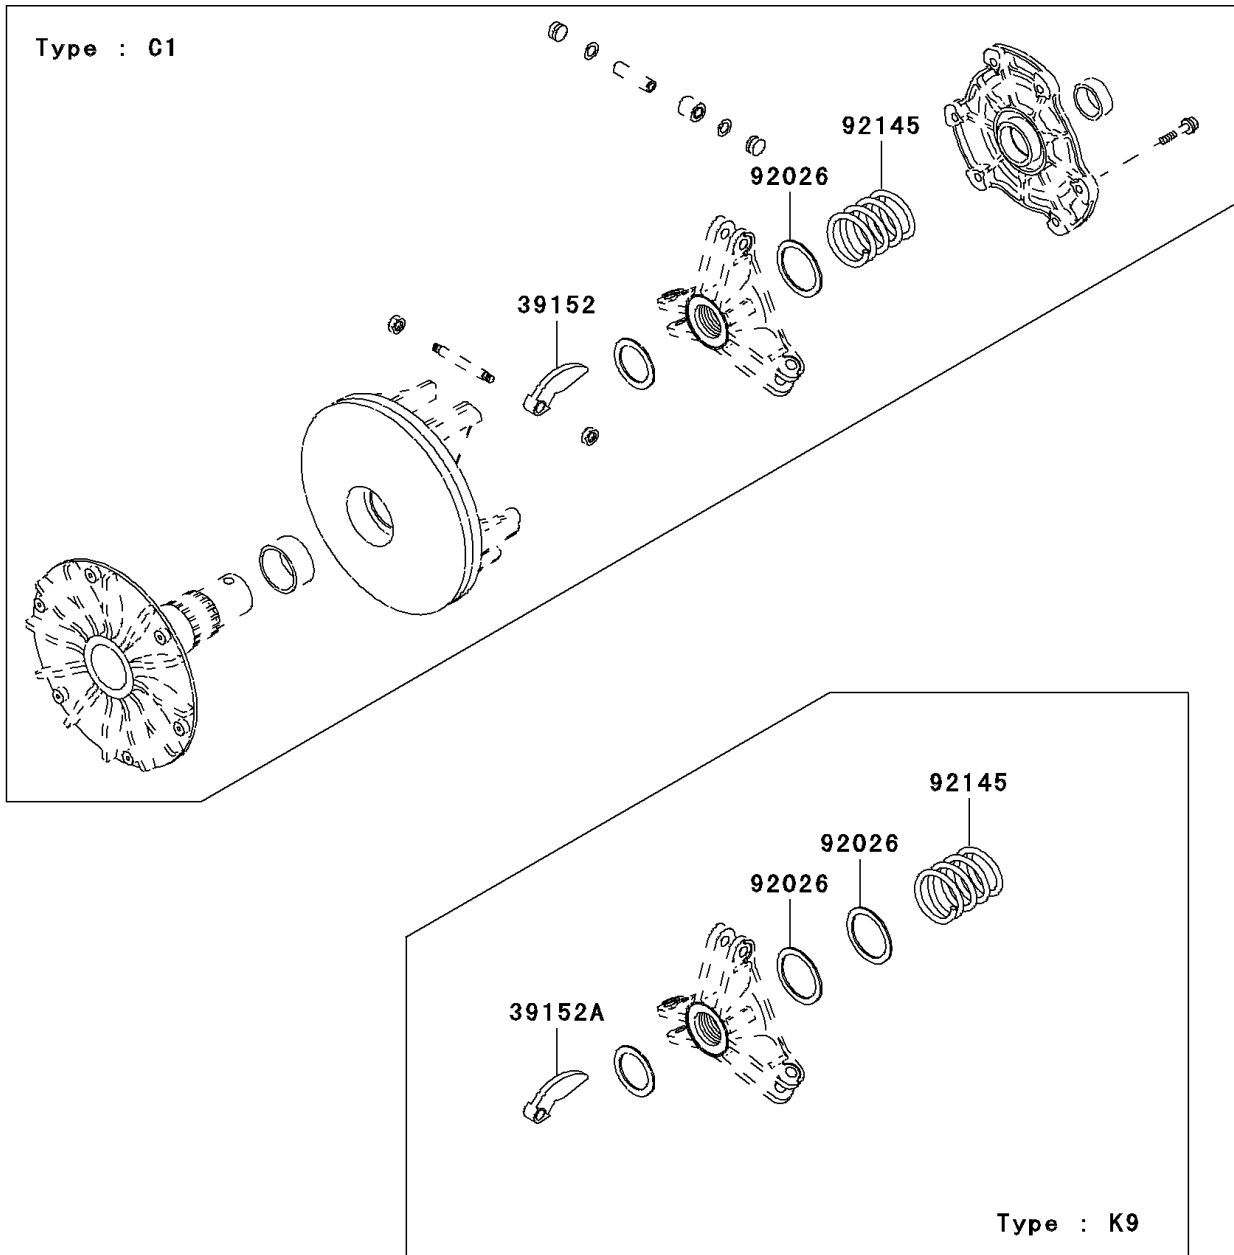

2000 Prairie 300 PARTS DIAGRAM

Optional Parts

F2890

(Ref. Drive Converter)

2000 Prairie 300 PARTS LIST

Optional Parts

ITEM NAME	PART NUMBER	QUANTITY
WEIGHT-RAMP,C1 (Ref # 39152)	39152-1066	3
WEIGHT-RAMP,K9 (Ref # 39152A)	39152-1070	3
SPACER,39X49.5X1.6 (Ref # 92026)	92026-1531	3
SPRING,BLACK (Ref # 92145)	92145-1228	2