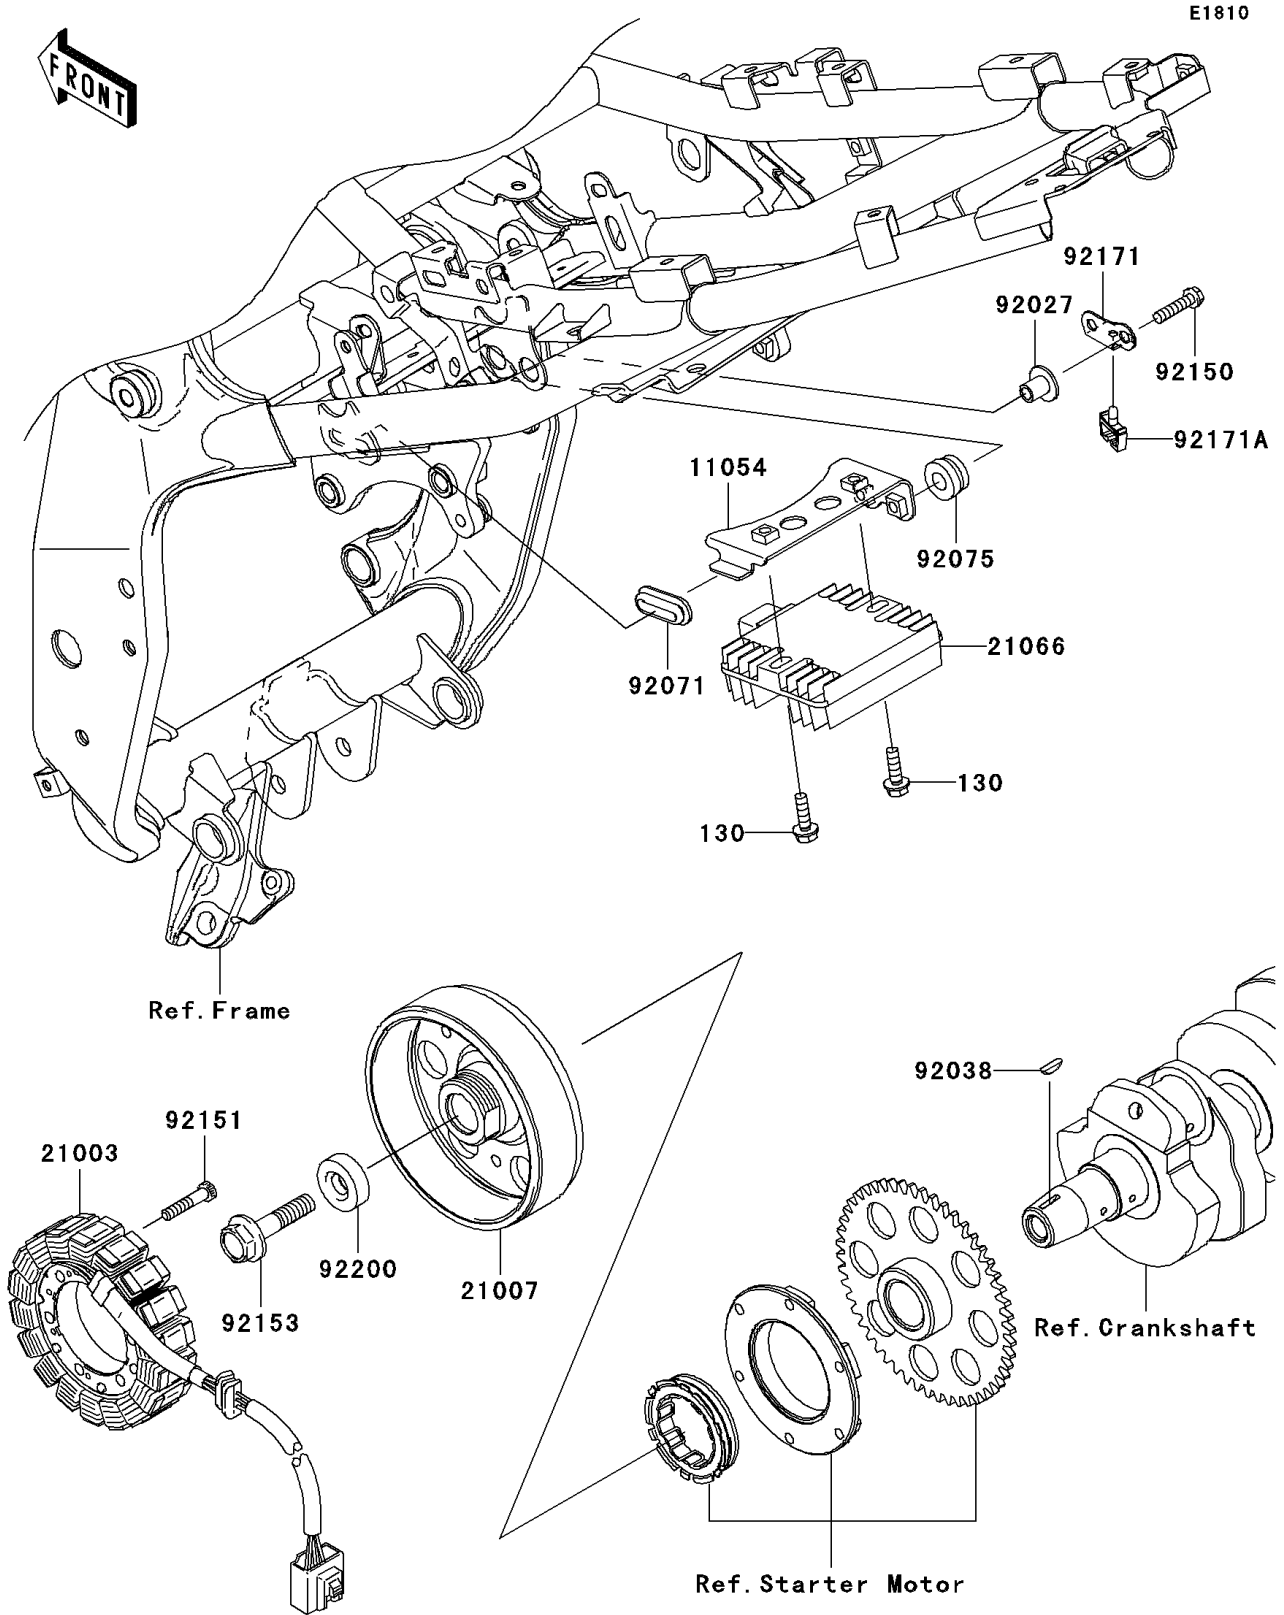

2007 Z1000 PARTS DIAGRAM

Generator

2007 Z1000 PARTS LIST

Generator

ITEM NAME	PART NUMBER	QUANTITY
BOLT-FLANGED,6X20 (Ref # 130)	130L0620	2
BRACKET,REGULATOR (Ref # 11054)	11054-0875	1
STATOR (Ref # 21003)	21003-0046	1
ROTOR (Ref # 21007)	21007-0021	1
REGULATOR-VOLTAGE (Ref # 21066)	21066-1127	1
COLLAR,L=14.1 (Ref # 92027)	92027-1920	2
KEY (Ref # 92038)	92038-1060	1
GROMMET (Ref # 92071)	92071-1187	1
DAMPER,RUBBER (Ref # 92075)	92075-1123	2
BOLT,FLANGED-SMALL,6X25 (Ref # 92150)	92150-1779	2
BOLT,6X30 (Ref # 92151)	92151-1626	4
BOLT,12X40 (Ref # 92153)	92153-1855	1
CLAMP (Ref # 92171)	92171-0930	1
CLAMP (Ref # 92171A)	92171-0931	1
WASHER,12X34X9 (Ref # 92200)	92200-0369	1