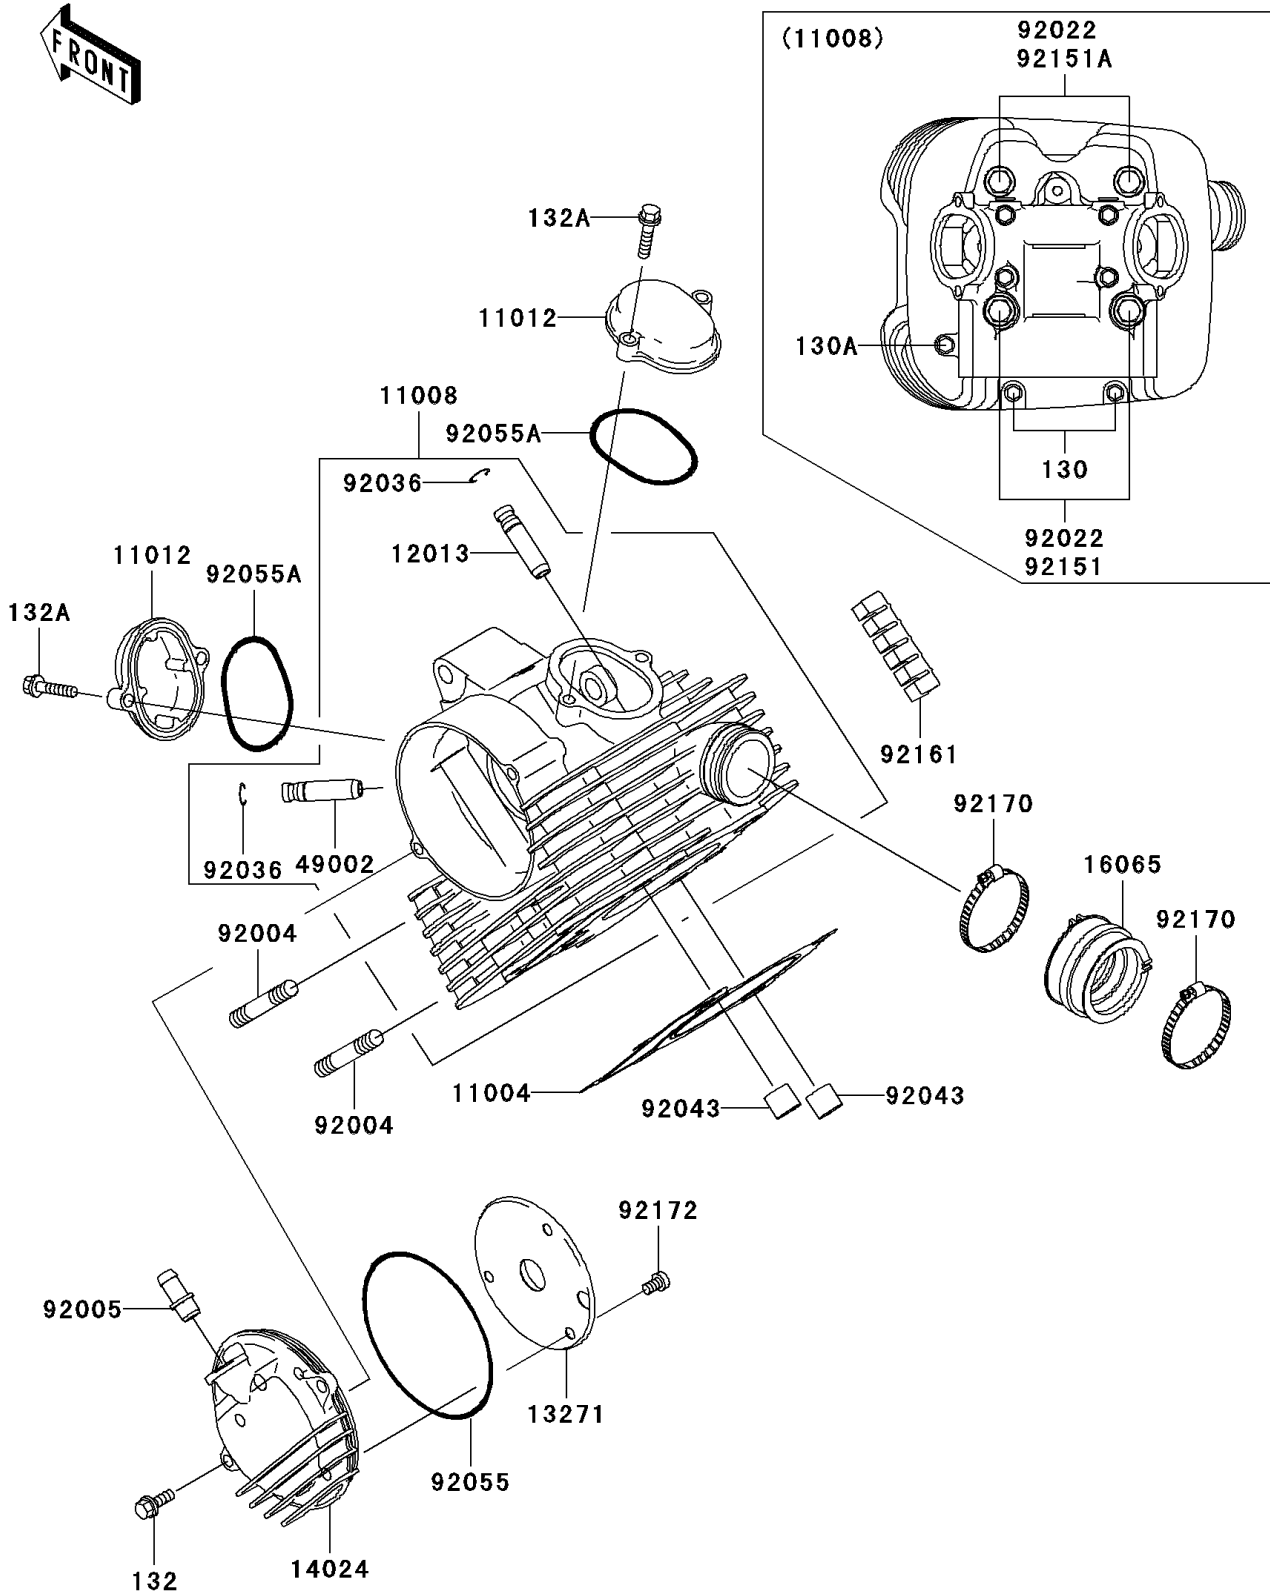

# 2005 Prairie 360 4X4 PARTS DIAGRAM

Cylinder Head

E1111

## 2005 Prairie 360 4X4 PARTS LIST

### Cylinder Head

ITEM NAME	PART NUMBER	QUANTITY
BOLT-FLANGED,6X130 (Ref # 130)	130Z06130	2
BOLT-FLANGED,6X90 (Ref # 130A)	130Z0690	1
BOLT-FLANGED-SMALL,6X16 (Ref # 132)	132Y0616	2
BOLT-FLANGED-SMALL,6X25 (Ref # 132A)	132Y0625	4
GASKET-HEAD (Ref # 11004)	11004-1379	1
HEAD-COMP-CYLINDER (Ref # 11008)	11008-1415	1
CAP,ROCKER ARM (Ref # 11012)	11012-1486	2
GUIDE-VALVE,INTAKE (Ref # 12013)	12013-009	1
PLATE,SPROCKET (Ref # 13271)	13271-1863	1
COVER,CAMSHAFT (Ref # 14024)	14024-1060	1
HOLDER-CARBURETOR (Ref # 16065)	16065-1379	1
GUIDE-VALVE,EXHAUST (Ref # 49002)	49002-1002	1
STUD,8X22 (Ref # 92004)	92004-1217	2
FITTING,BREATHER PIPE (Ref # 92005)	92005-1124	1
WASHER,11.5X20.5X1.6 (Ref # 92022)	92022-1720	4
RING-SNAP,VALVE GUIDE (Ref # 92036)	92036-023	2
PIN,13X16X14 (Ref # 92043)	92043-1608	2
RING-O,99X3.1 (Ref # 92055)	92055-107	1
RING-O,53.5X2.6 (Ref # 92055A)	92055-112	2
BOLT,11X245 (Ref # 92151)	92151-1961	2
BOLT,11X220 (Ref # 92151A)	92151-1962	2
DAMPER,CYLINDER (Ref # 92161)	92161-1312	4
CLAMP (Ref # 92170)	92170-1674	2
SCREW,6X10 (Ref # 92172)	92172-1076	3