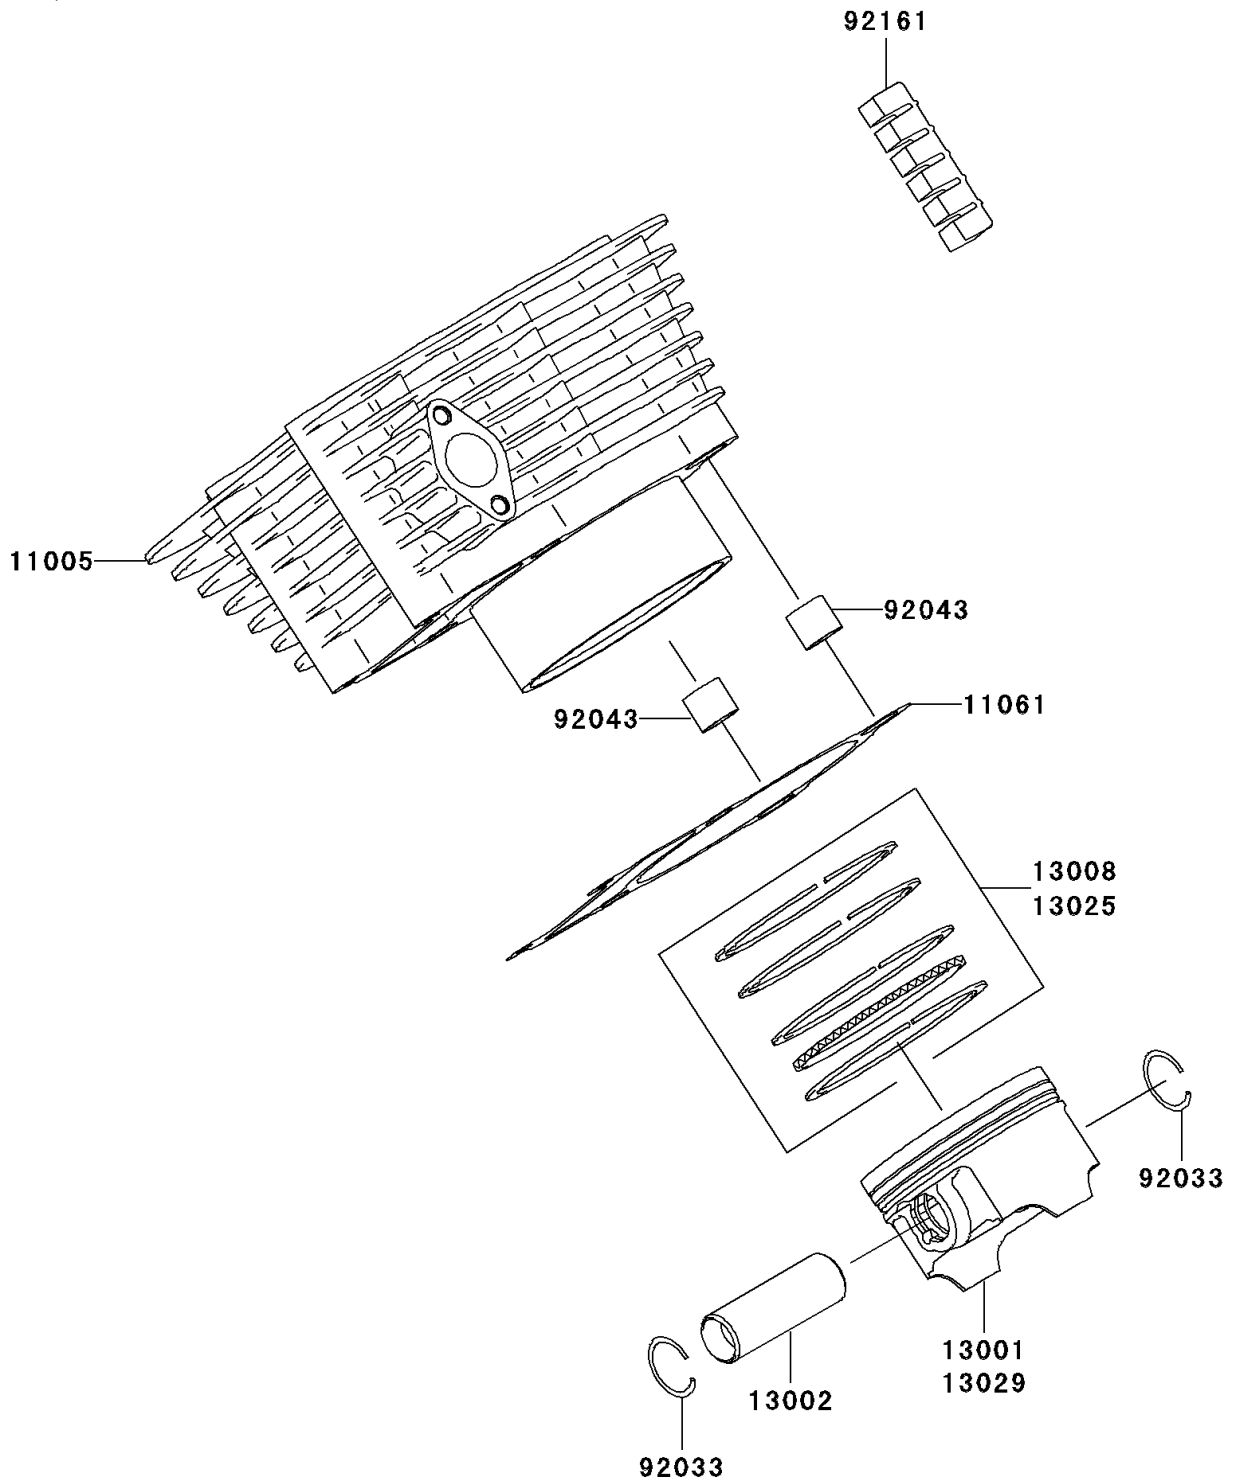

# 2003 Prairie 360 4X4 PARTS DIAGRAM

Cylinder/Piston(s)

E1120

## 2003 Prairie 360 4X4 PARTS LIST

Cylinder/Piston(s)

ITEM NAME	PART NUMBER	QUANTITY
CYLINDER-ENGINE (Ref # 11005)	11005-1980	1
GASKET,CYLINDER BASE (Ref # 11061)	11061-1085	1
PISTON-ENGINE (Ref # 13001)	13001-1652	1
PIN-PISTON (Ref # 13002)	13002-1060	1
RING-SET-PISTON (Ref # 13008)	13008-1214	1
RING-SET-PISTON L,O/S 0.50 (Ref # 13025)	13025-0002	1
PISTON-ENGINE L,O/S 0.50 (Ref # 13029)	13029-0002	1
RING-SNAP (Ref # 92033)	92033-1207	2
PIN,13X16X14 (Ref # 92043)	92043-1608	2
DAMPER,CYLINDER (Ref # 92161)	92161-1312	5