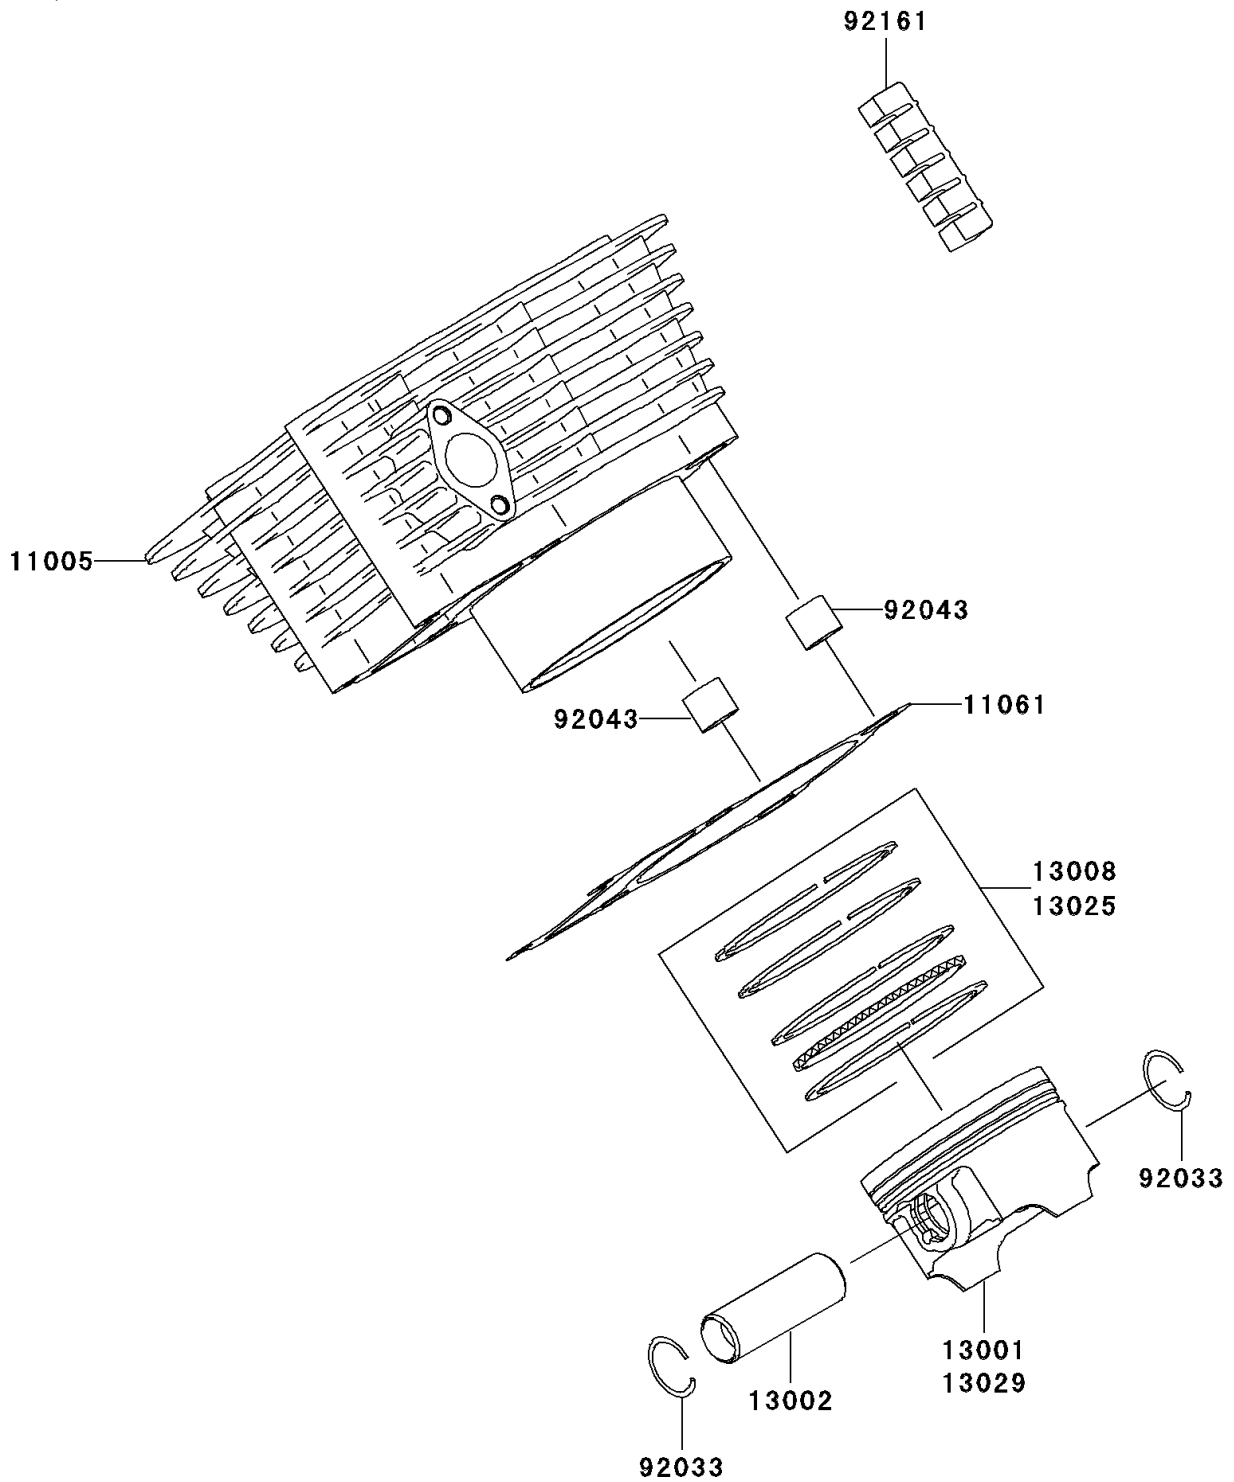

# 2005 Prairie 360 4X4 PARTS DIAGRAM

Cylinder/Piston(s)

E1120

## 2005 Prairie 360 4X4 PARTS LIST

Cylinder/Piston(s)

ITEM NAME	PART NUMBER	QUANTITY
CYLINDER-ENGINE (Ref # 11005)	11005-1980	1
GASKET,CYLINDER BASE (Ref # 11061)	11061-1085	1
PISTON-ENGINE (Ref # 13001)	13001-1652	1
PIN-PISTON (Ref # 13002)	13002-1060	1
RING-SET-PISTON (Ref # 13008)	13008-1214	1
RING-SET-PISTON L,O/S 0.50 (Ref # 13025)	13025-0002	1
PISTON-ENGINE L,O/S 0.50 (Ref # 13029)	13029-0002	1
RING-SNAP (Ref # 92033)	92033-1207	2
PIN,13X16X14 (Ref # 92043)	92043-1608	2
DAMPER,CYLINDER (Ref # 92161)	92161-1312	5