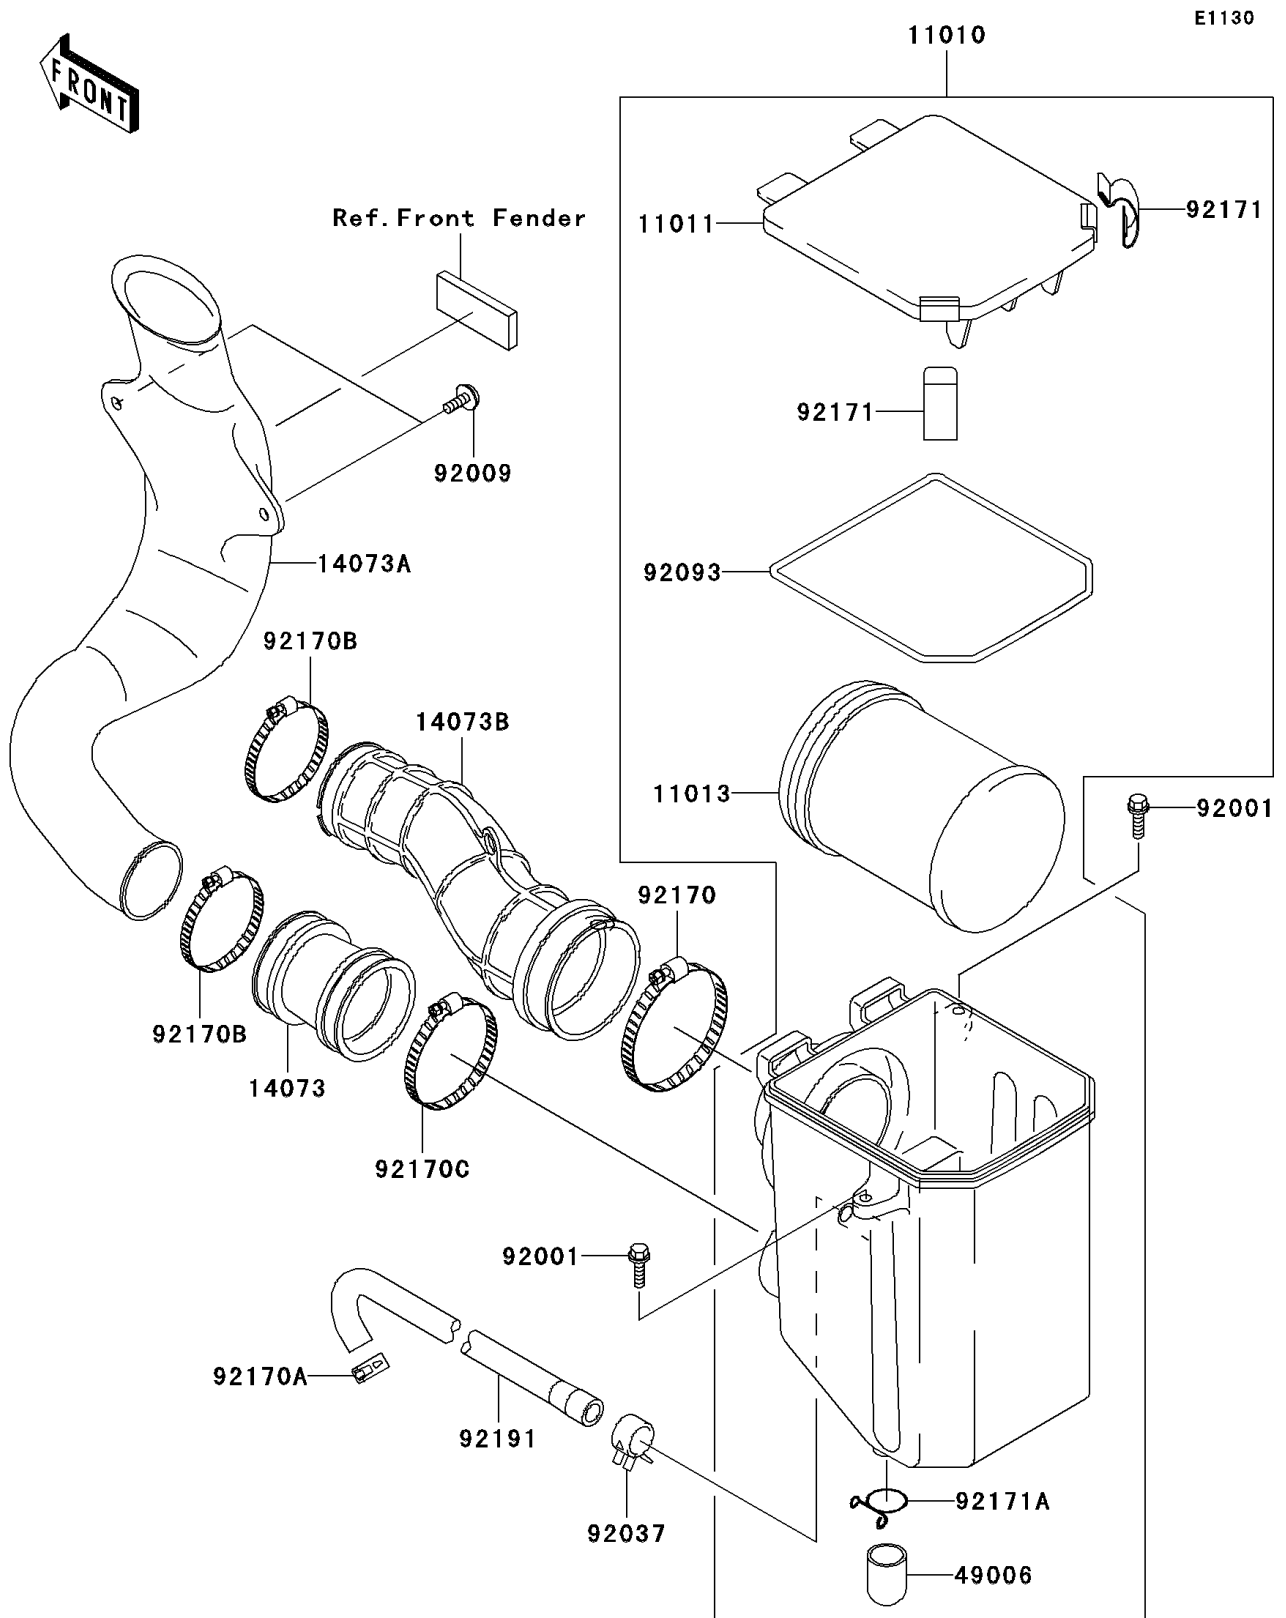

# 2003 Prairie 360 4X4 PARTS DIAGRAM

Air Cleaner

## 2003 Prairie 360 4X4 PARTS LIST

### Air Cleaner

ITEM NAME	PART NUMBER	QUANTITY
FILTER-ASSY-AIR (Ref # 11010)	11010-1766	1
CASE-AIR FILTER,UPP (Ref # 11011)	11011-1639	1
ELEMENT-AIR FILTER (Ref # 11013)	11013-1292	1
DUCT,A/C-INLET (Ref # 14073)	14073-1802	1
DUCT,INLET (Ref # 14073A)	14073-1803	1
DUCT,A/C-CARBURETOR (Ref # 14073B)	14073-1823	1
BOOT (Ref # 49006)	49006-1359	1
BOLT,WP,6X20 (Ref # 92001)	92001-1460	2
SCREW,TAPPING,6X16 (Ref # 92009)	92009-1166	2
CLAMP (Ref # 92037)	92037-1678	1
SEAL,AIR FILTER CASE (Ref # 92093)	92093-1550	1
CLAMP (Ref # 92170)	92170-1307	1
CLAMP (Ref # 92170A)	92170-1491	1
CLAMP (Ref # 92170B)	92170-1674	2
CLAMP (Ref # 92170C)	92170-1764	1
CLAMP,AIR FILTER CASE (Ref # 92171)	92171-1426	2
CLAMP (Ref # 92171A)	92171-1427	1
TUBE,AIR CLEANER (Ref # 92191)	92191-1644	1