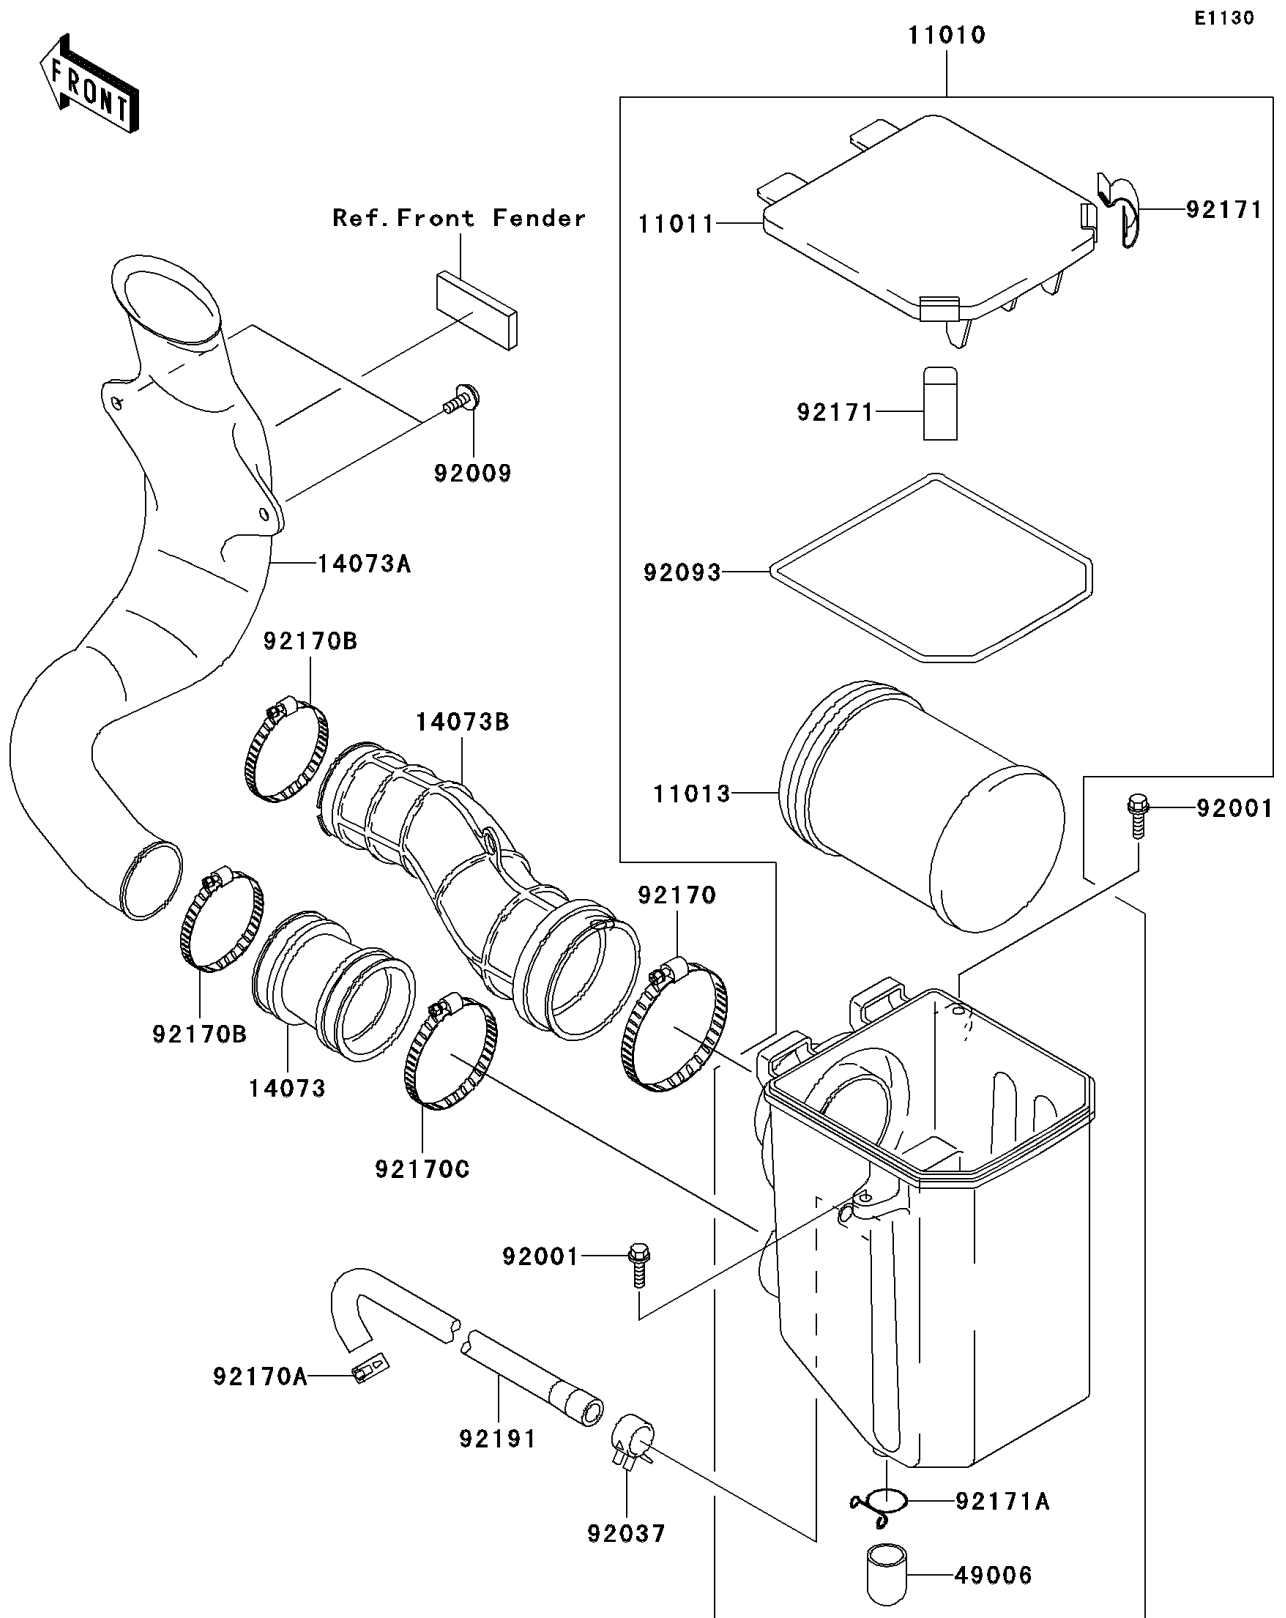

# 2004 Prairie 360 4X4 PARTS DIAGRAM

Air Cleaner

## 2004 Prairie 360 4X4 PARTS LIST

### Air Cleaner

ITEM NAME	PART NUMBER	QUANTITY
FILTER-ASSY-AIR (Ref # 11010)	11010-1766	1
CASE-AIR FILTER,UPP (Ref # 11011)	11011-1639	1
ELEMENT-AIR FILTER (Ref # 11013)	11013-1292	1
DUCT,A/C-INLET (Ref # 14073)	14073-1802	1
DUCT,INLET (Ref # 14073A)	14073-1803	1
DUCT,A/C-CARBURETOR (Ref # 14073B)	14073-1823	1
BOOT (Ref # 49006)	49006-1359	1
BOLT,WP,6X20 (Ref # 92001)	92001-1460	2
SCREW,TAPPING,6X16 (Ref # 92009)	92009-1166	2
CLAMP (Ref # 92037)	92037-1678	1
SEAL,AIR FILTER CASE (Ref # 92093)	92093-1550	1
CLAMP (Ref # 92170)	92170-1307	1
CLAMP (Ref # 92170A)	92170-1491	1
CLAMP (Ref # 92170B)	92170-1674	2
CLAMP (Ref # 92170C)	92170-1764	1
CLAMP,AIR FILTER CASE (Ref # 92171)	92171-1426	2
CLAMP (Ref # 92171A)	92171-1427	1
TUBE,AIR CLEANER (Ref # 92191)	92191-1644	1