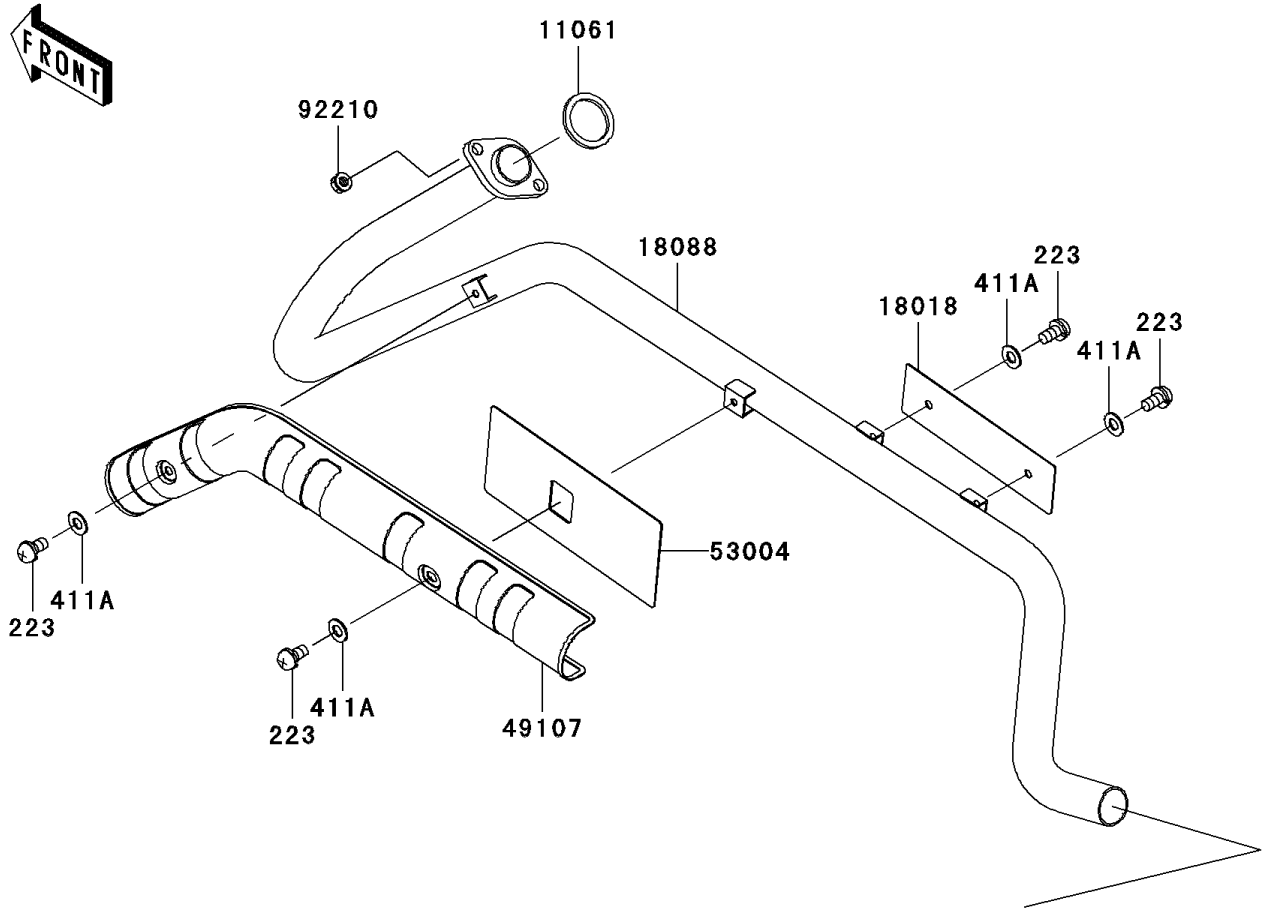

# 2003 Prairie 360 4X4 PARTS DIAGRAM

Muffler(s)

E1140

## 2003 Prairie 360 4X4 PARTS LIST

### Muffler(s)

ITEM NAME	PART NUMBER	QUANTITY
BOLT-FLANGED,8X35 (Ref # 130)	130Z0835	2
SCREW-PAN-WS-CROS,6X12 (Ref # 223)	223C0612	4
WASHER-PLAIN,8MM (Ref # 411)	411B0800	2
WASHER-PLAIN,6MM,BLACK (Ref # 411A)	411F0600	4
WASHER-SPRING,8MM (Ref # 461)	461F0800	2
GASKET,EXHAUST PIPE CONNECTING (Ref # 11009)	11009-1667	1
GASKET,EXHAUST (Ref # 11061)	11061-1053	1
PLATE-HEAT GUARD,EXHAUST PIPE (Ref # 18018)	18018-1135	1
PIPE-EXHAUST (Ref # 18088)	18088-1215	1
BODY-COMP-MUFFLER (Ref # 18090)	18090-1954	1
COVER-EXHAUST PIPE (Ref # 49107)	49107-1222	1
MAT (Ref # 53004)	53004-1181	1
COLLAR,MUFFLER (Ref # 92027)	92027-1981	2
CLAMP,42MM (Ref # 92037)	92037-1349	1
DAMPER,MUFFLER (Ref # 92161)	92161-1292	2
NUT,8MM (Ref # 92210)	92210-1242	2