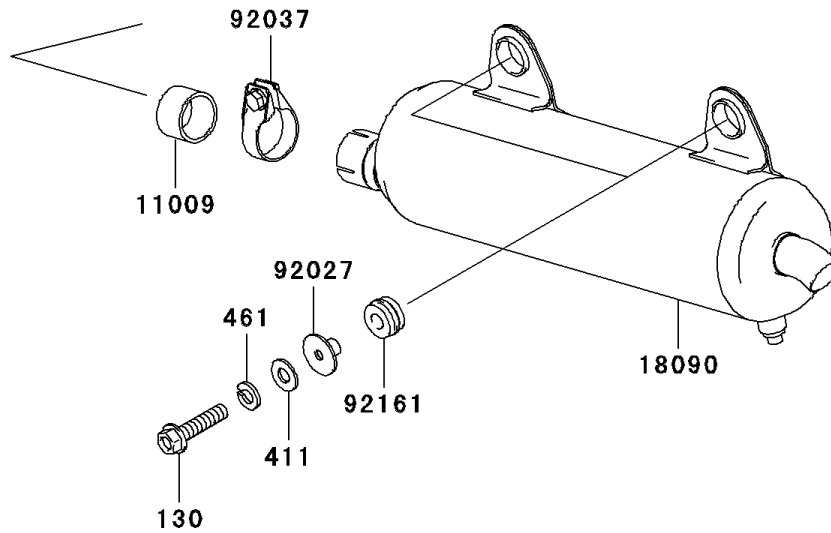

# 2003 Prairie 360 4X4 PARTS DIAGRAM

Muffler(s)

E1140

## 2003 Prairie 360 4X4 PARTS LIST

### Muffler(s)

ITEM NAME	PART NUMBER	QUANTITY
BOLT-FLANGED,8X35 (Ref # 130)	130Z0835	2
SCREW-PAN-WS-CROS,6X12 (Ref # 223)	223C0612	4
WASHER-PLAIN,8MM (Ref # 411)	411B0800	2
WASHER-PLAIN,6MM,BLACK (Ref # 411A)	411F0600	4
WASHER-SPRING,8MM (Ref # 461)	461F0800	2
GASKET,EXHAUST PIPE CONNECTING (Ref # 11009)	11009-1667	1
GASKET,EXHAUST (Ref # 11061)	11061-1053	1
PLATE-HEAT GUARD,EXHAUST PIPE (Ref # 18018)	18018-1135	1
PIPE-EXHAUST (Ref # 18088)	18088-1215	1
BODY-COMP-MUFFLER (Ref # 18090)	18090-1954	1
COVER-EXHAUST PIPE (Ref # 49107)	49107-1222	1
MAT (Ref # 53004)	53004-1181	1
COLLAR,MUFFLER (Ref # 92027)	92027-1981	2
CLAMP,42MM (Ref # 92037)	92037-1349	1
DAMPER,MUFFLER (Ref # 92161)	92161-1292	2
NUT,8MM (Ref # 92210)	92210-1242	2