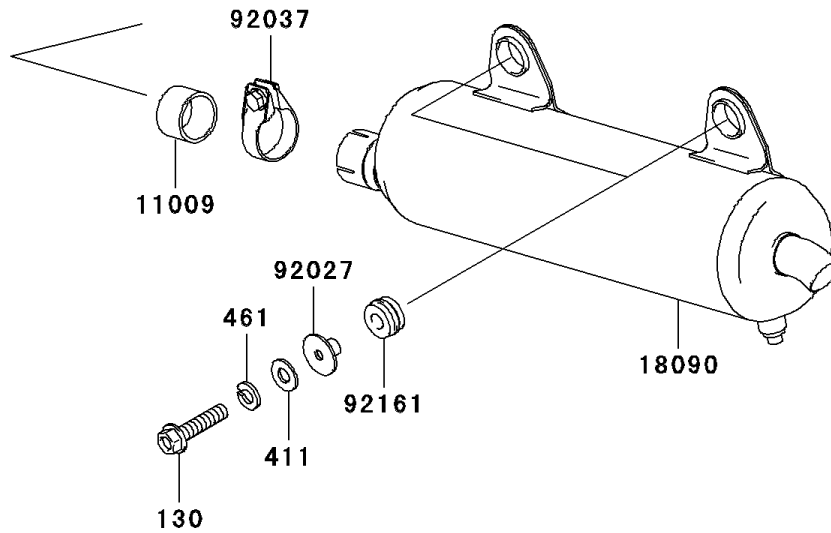

2005 Prairie 360 4X4 PARTS DIAGRAM

Muffler(s)

E1140

2005 Prairie 360 4X4 PARTS LIST

Muffler(s)

| ITEM NAME | PART NUMBER | QUANTITY |
|--|-------------|----------|
| BOLT-FLANGED,8X35 (Ref # 130) | 130Z0835 | 2 |
| SCREW-PAN-WS-CROS,6X12 (Ref # 223) | 223C0612 | 4 |
| WASHER-PLAIN,8MM (Ref # 411) | 411B0800 | 2 |
| WASHER-PLAIN,6MM,BLACK (Ref # 411A) | 411F0600 | 4 |
| WASHER-SPRING,8MM (Ref # 461) | 461F0800 | 2 |
| GASKET,EXHAUST PIPE CONNECTING (Ref # 11009) | 11009-1667 | 1 |
| GASKET,EXHAUST (Ref # 11061) | 11061-1053 | 1 |
| PLATE-HEAT GUARD,EXHAUST PIPE (Ref # 18018) | 18018-1135 | 1 |
| PIPE-EXHAUST (Ref # 18088) | 18088-1215 | 1 |
| BODY-COMP-MUFFLER (Ref # 18090) | 18090-1954 | 1 |
| COVER-EXHAUST PIPE (Ref # 49107) | 49107-1222 | 1 |
| MAT (Ref # 53004) | 53004-1181 | 1 |
| COLLAR,MUFFLER (Ref # 92027) | 92027-1981 | 2 |
| CLAMP,42MM (Ref # 92037) | 92037-1349 | 1 |
| DAMPER,MUFFLER (Ref # 92161) | 92161-1292 | 2 |
| NUT,8MM (Ref # 92210) | 92210-1242 | 2 |