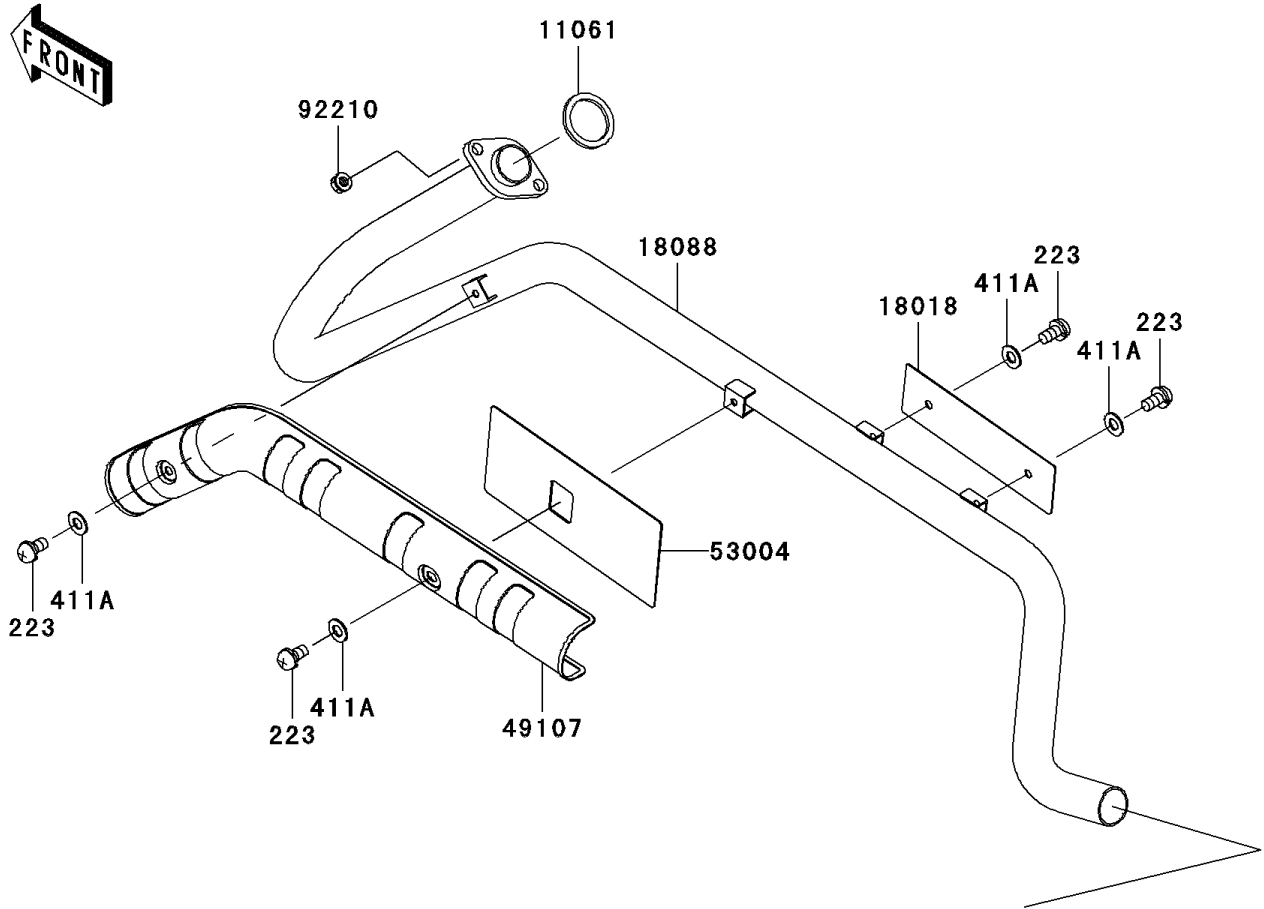

2005 Prairie 360 4X4 PARTS DIAGRAM

Muffler(s)

E1140

2005 Prairie 360 4X4 PARTS LIST

Muffler(s)

| ITEM NAME | PART NUMBER | QUANTITY |
|--|-------------|----------|
| BOLT-FLANGED,8X35 (Ref # 130) | 130Z0835 | 2 |
| SCREW-PAN-WS-CROS,6X12 (Ref # 223) | 223C0612 | 4 |
| WASHER-PLAIN,8MM (Ref # 411) | 411B0800 | 2 |
| WASHER-PLAIN,6MM,BLACK (Ref # 411A) | 411F0600 | 4 |
| WASHER-SPRING,8MM (Ref # 461) | 461F0800 | 2 |
| GASKET,EXHAUST PIPE CONNECTING (Ref # 11009) | 11009-1667 | 1 |
| GASKET,EXHAUST (Ref # 11061) | 11061-1053 | 1 |
| PLATE-HEAT GUARD,EXHAUST PIPE (Ref # 18018) | 18018-1135 | 1 |
| PIPE-EXHAUST (Ref # 18088) | 18088-1215 | 1 |
| BODY-COMP-MUFFLER (Ref # 18090) | 18090-1954 | 1 |
| COVER-EXHAUST PIPE (Ref # 49107) | 49107-1222 | 1 |
| MAT (Ref # 53004) | 53004-1181 | 1 |
| COLLAR,MUFFLER (Ref # 92027) | 92027-1981 | 2 |
| CLAMP,42MM (Ref # 92037) | 92037-1349 | 1 |
| DAMPER,MUFFLER (Ref # 92161) | 92161-1292 | 2 |
| NUT,8MM (Ref # 92210) | 92210-1242 | 2 |