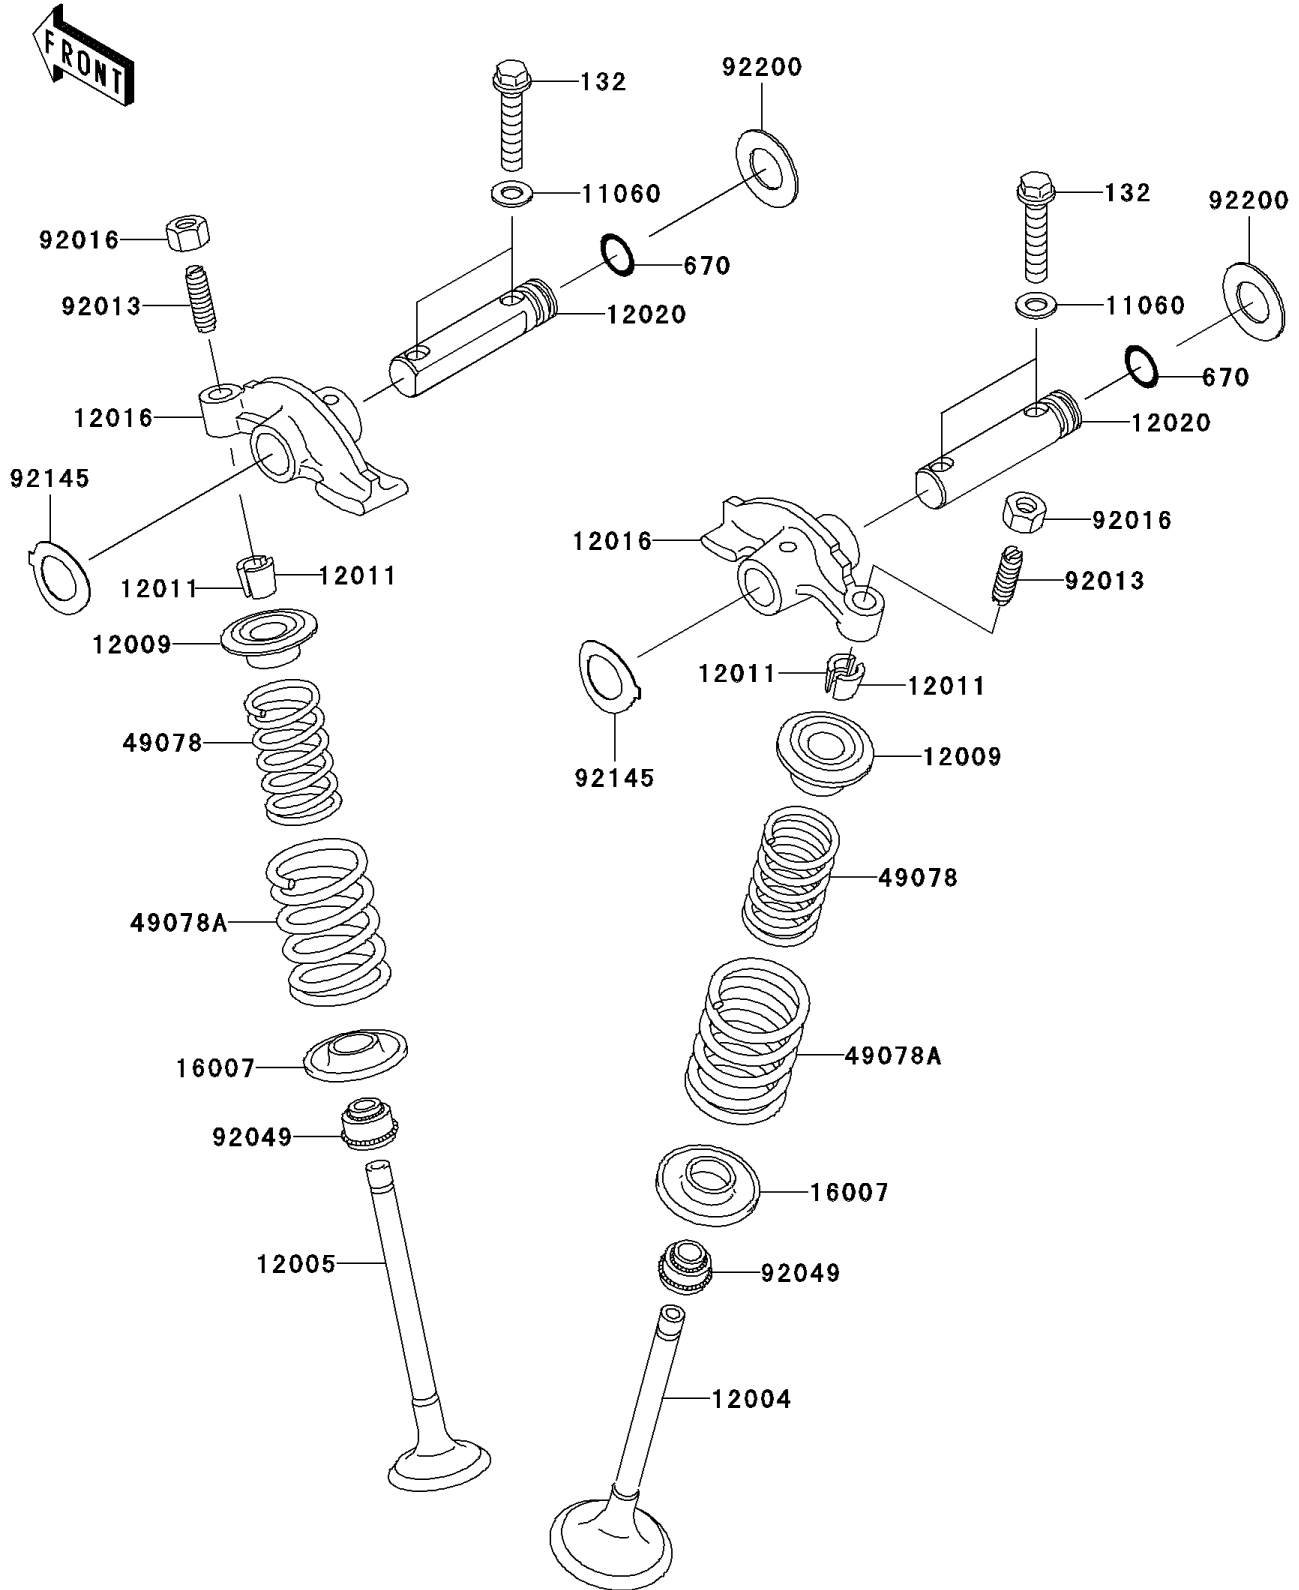

2005 Prairie 360 4X4 PARTS DIAGRAM

Valve(s)

E1210

2005 Prairie 360 4X4 PARTS LIST

Valve(s)

ITEM NAME	PART NUMBER	QUANTITY
BOLT-FLANGED-SMALL,6X30 (Ref # 132)	132Y0630	4
O RING,10MM (Ref # 670)	670D1510	2
GASKET,6.2X12X0.3 (Ref # 11060)	11060-1994	4
VALVE-INTAKE (Ref # 12004)	12004-1155	1
VALVE-EXHAUST (Ref # 12005)	12005-1326	1
RETAINER-VALVE SPRING (Ref # 12009)	12009-005	2
COLLET,RETAINER (Ref # 12011)	12011-004	4
ARM-ROCKER (Ref # 12016)	12016-1138	2
SHAFT-ROCKER (Ref # 12020)	12020-1085	2
SEAT-SPRING,VALVE (Ref # 16007)	16007-1024	2
SPRING-ENGINE VALVE,INNER (Ref # 49078)	49078-1209	2
SPRING-ENGINE VALVE,OUTER (Ref # 49078A)	49078-1210	2
SCREW,6MM (Ref # 92013)	92013-009	2
NUT,6MM (Ref # 92016)	92016-061	2
SEAL-OIL,RV37129.5 (Ref # 92049)	92049-016	2
SPRING,ROCKER SHAFT (Ref # 92145)	92145-1532	2
WASHER,13.4X25X1.0 (Ref # 92200)	92200-0045	2