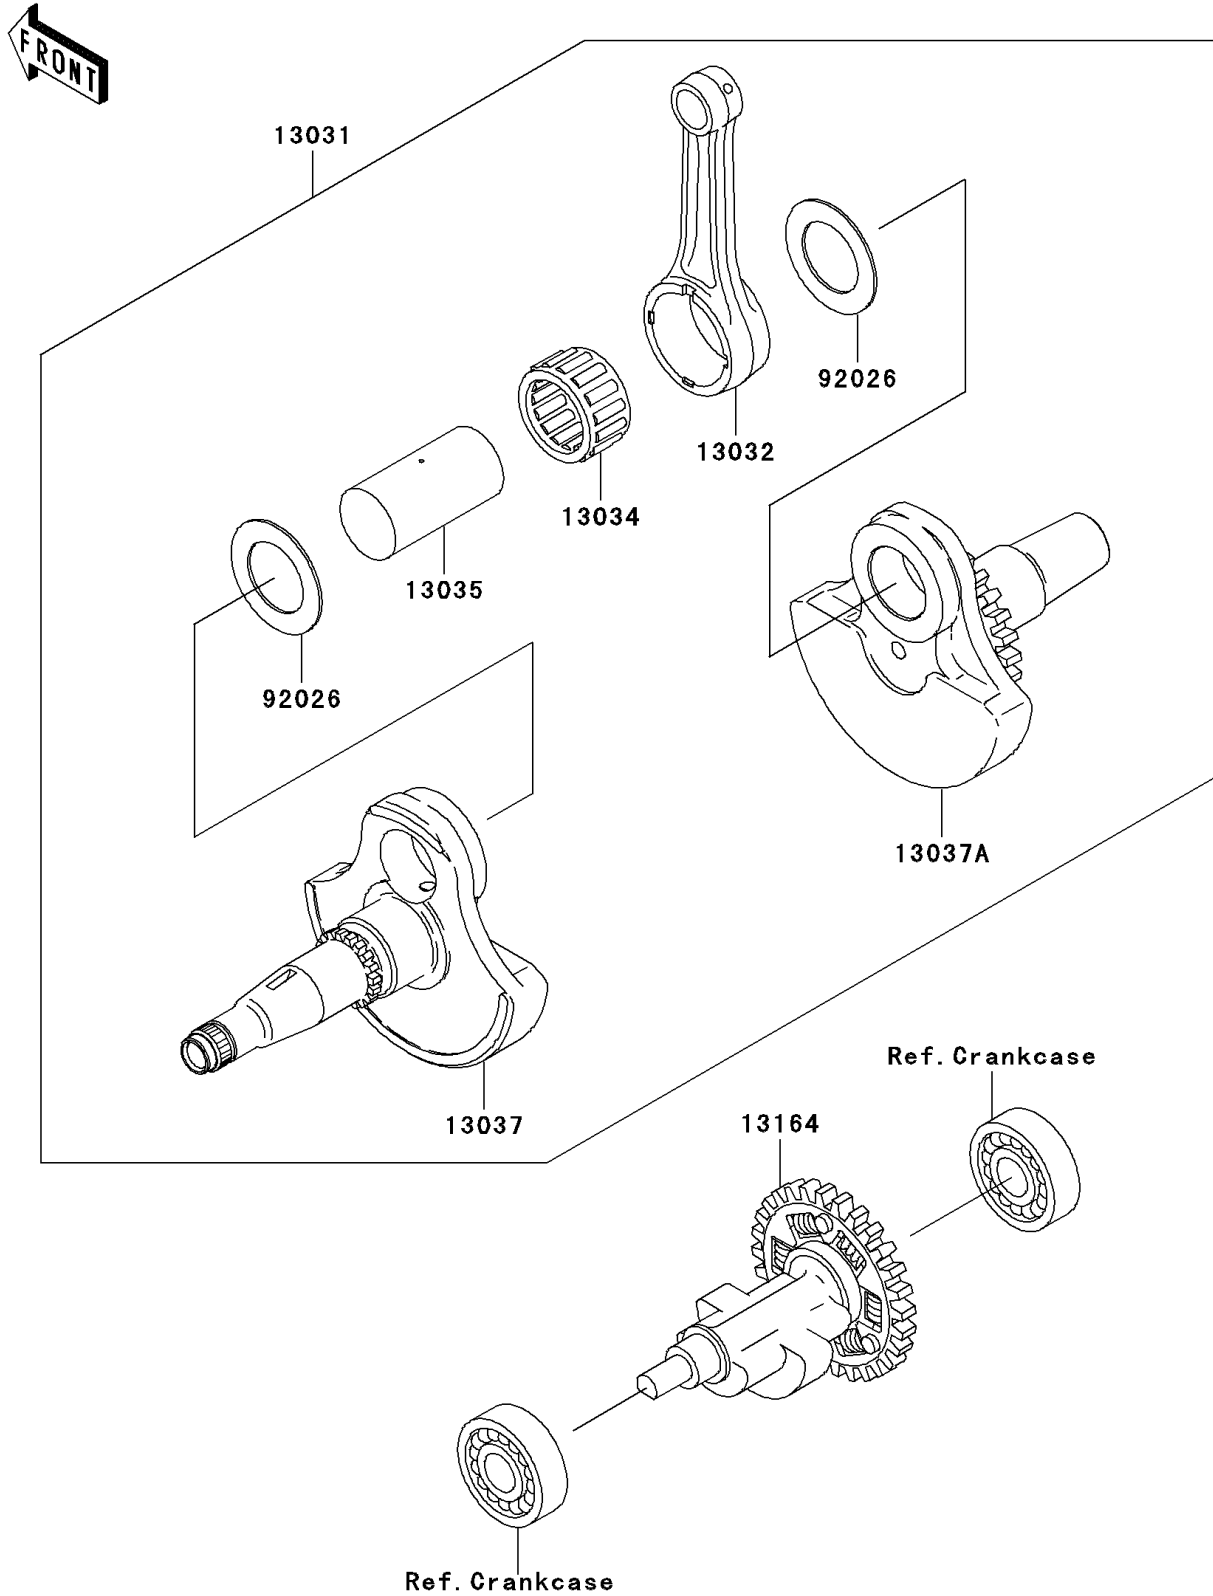

2003 Prairie 360 4X4 PARTS DIAGRAM

Crankshaft

E1321

2003 Prairie 360 4X4 PARTS LIST

Crankshaft

ITEM NAME	PART NUMBER	QUANTITY
CRANKSHAFT-COMP (Ref # 13031)	13031-1489	1
ROD-CONNECTING,NG (Ref # 13032)	13032-1276	1
BEARING-BIG END,B4 (Ref # 13034)	13034-1110	1
PIN-CRANK,GREEN (Ref # 13035)	13035-1091	1
CRANKSHAFT,LH (Ref # 13037)	13037-1644	1
CRANKSHAFT,RH (Ref # 13037A)	13037-1667	1
BALANCER-COMP (Ref # 13164)	13164-1013	1
SPACER,34X54X1.5 (Ref # 92026)	92026-1595	2