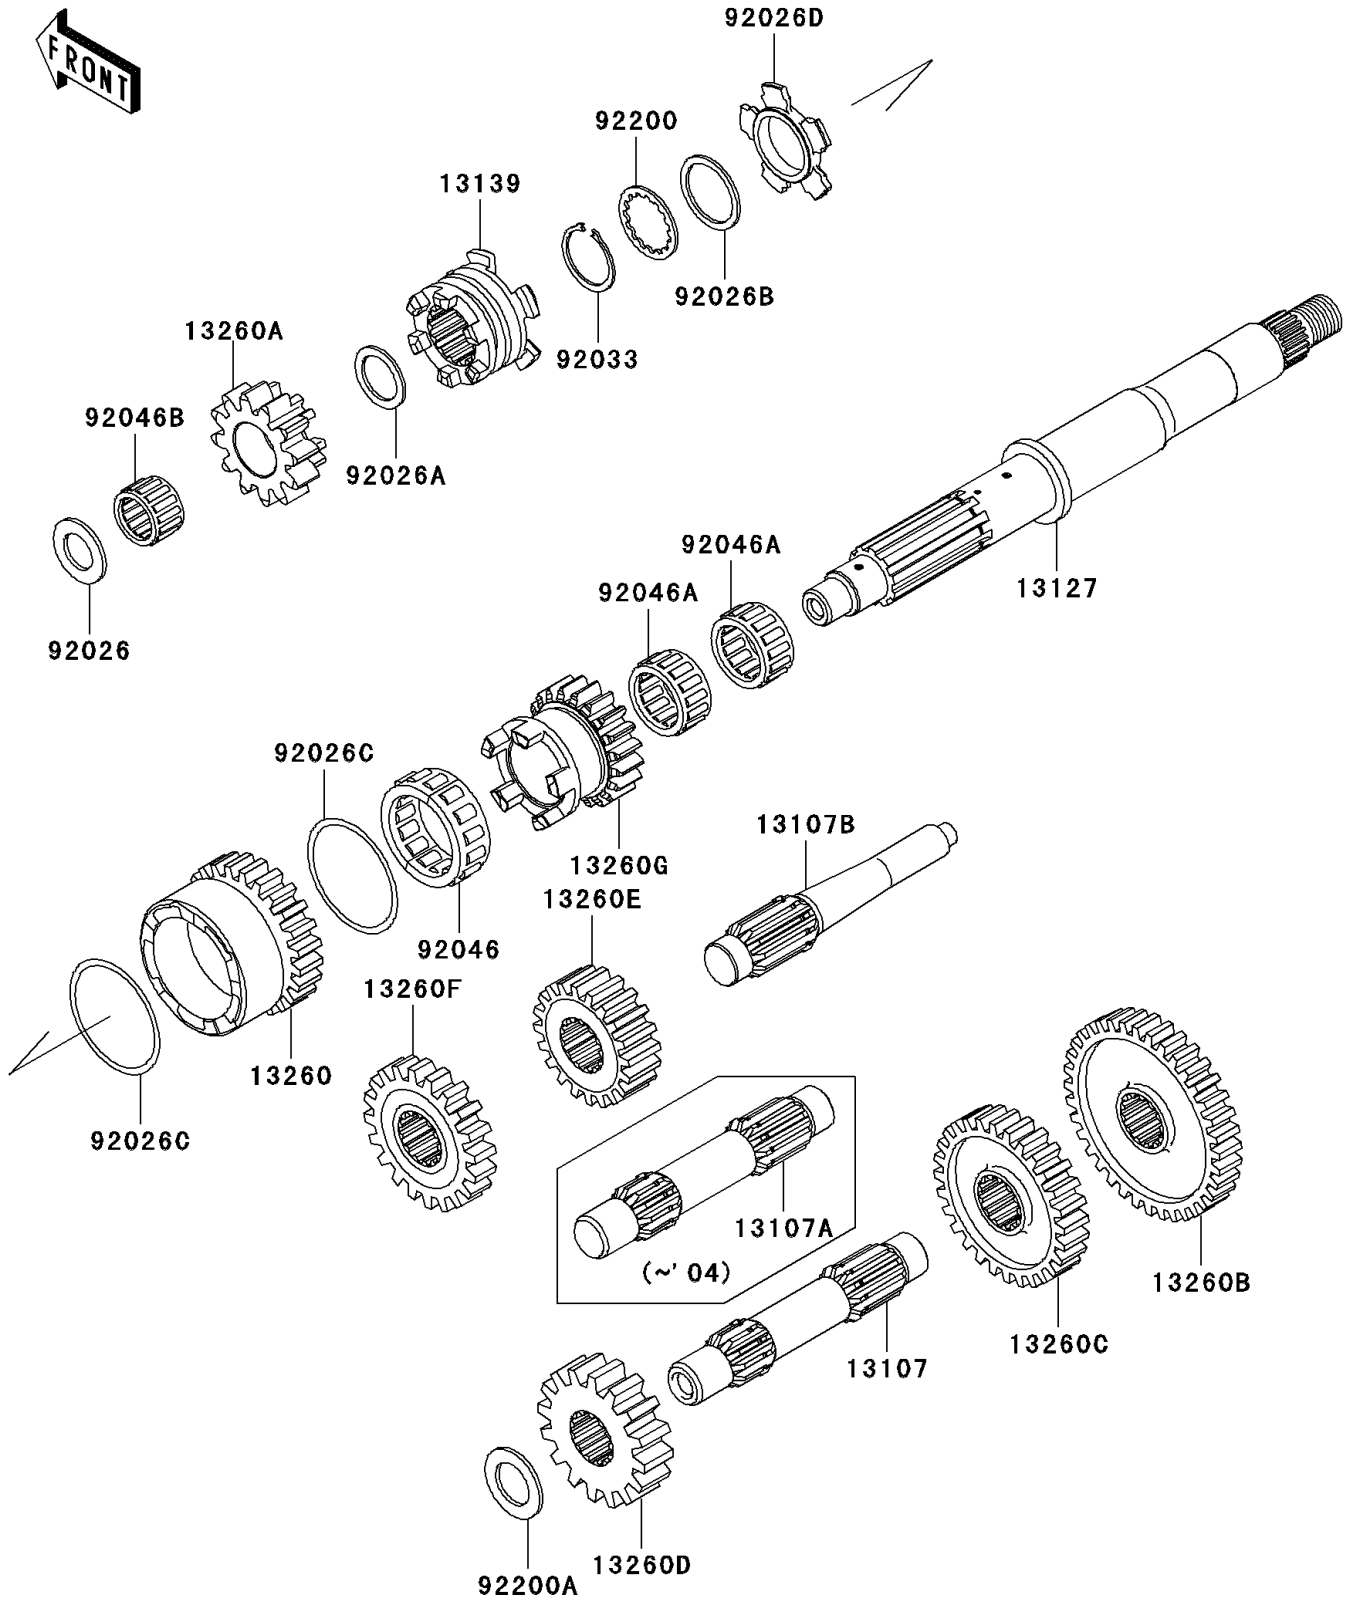

2003 Prairie 360 4X4 PARTS DIAGRAM

Transmission

E1361

2003 Prairie 360 4X4 PARTS LIST

Transmission

ITEM NAME	PART NUMBER	QUANTITY
SHAFT,COUNTER (Ref # 13107A)	13107-1436	1
SHAFT,REVERSE,IDLE (Ref # 13107B)	13107-1437	1
SHAFT-TRANSMISSION INPUT (Ref # 13127)	13127-1304	1
SHIFTER (Ref # 13139)	13139-1096	1
GEAR,INPUT HIGH,26T (Ref # 13260)	13260-1867	1
GEAR,INPUT REVERSE,12T (Ref # 13260A)	13260-1868	1
GEAR,DRIVEN LOW,36T (Ref # 13260B)	13260-1869	1
GEAR,DRIVEN HIGH,30T (Ref # 13260C)	13260-1870	1
GEAR,OUTPUT DRIVE,18T (Ref # 13260D)	13260-1871	1
GEAR,OUTPUT REVERSE,16T (Ref # 13260E)	13260-1872	1
GEAR,DRIVEN REVERSE,16T (Ref # 13260F)	13260-1873	1
GEAR,INPUT LOW,20T (Ref # 13260G)	13260-1935	1
SPACER,17.3X30X2.0 (Ref # 92026)	92026-1415	1
SPACER,21.2X29X1.6 (Ref # 92026A)	92026-1568	1
SPACER,28.2X34.5X1.6 (Ref # 92026B)	92026-1587	1
SPACER,48.2X54.3X1.0 (Ref # 92026C)	92026-1599	2
SPACER,HI&LOW (Ref # 92026D)	92026-1600	1
RING-SNAP,T=1.2 (Ref # 92033)	92033-1037	1
BEARING-NEEDLE,HIGH GEAR (Ref # 92046)	92046-1276	1
BEARING-NEEDLE,LOW GEAR (Ref # 92046A)	92046-1278	2
BEARING-NEEDLE,REVERSE GEAR (Ref # 92046B)	92046-1279	1
WASHER,T=1.5 (Ref # 92200)	92200-1240	1
WASHER,20.3X33X2.0 (Ref # 92200A)	92200-1351	1