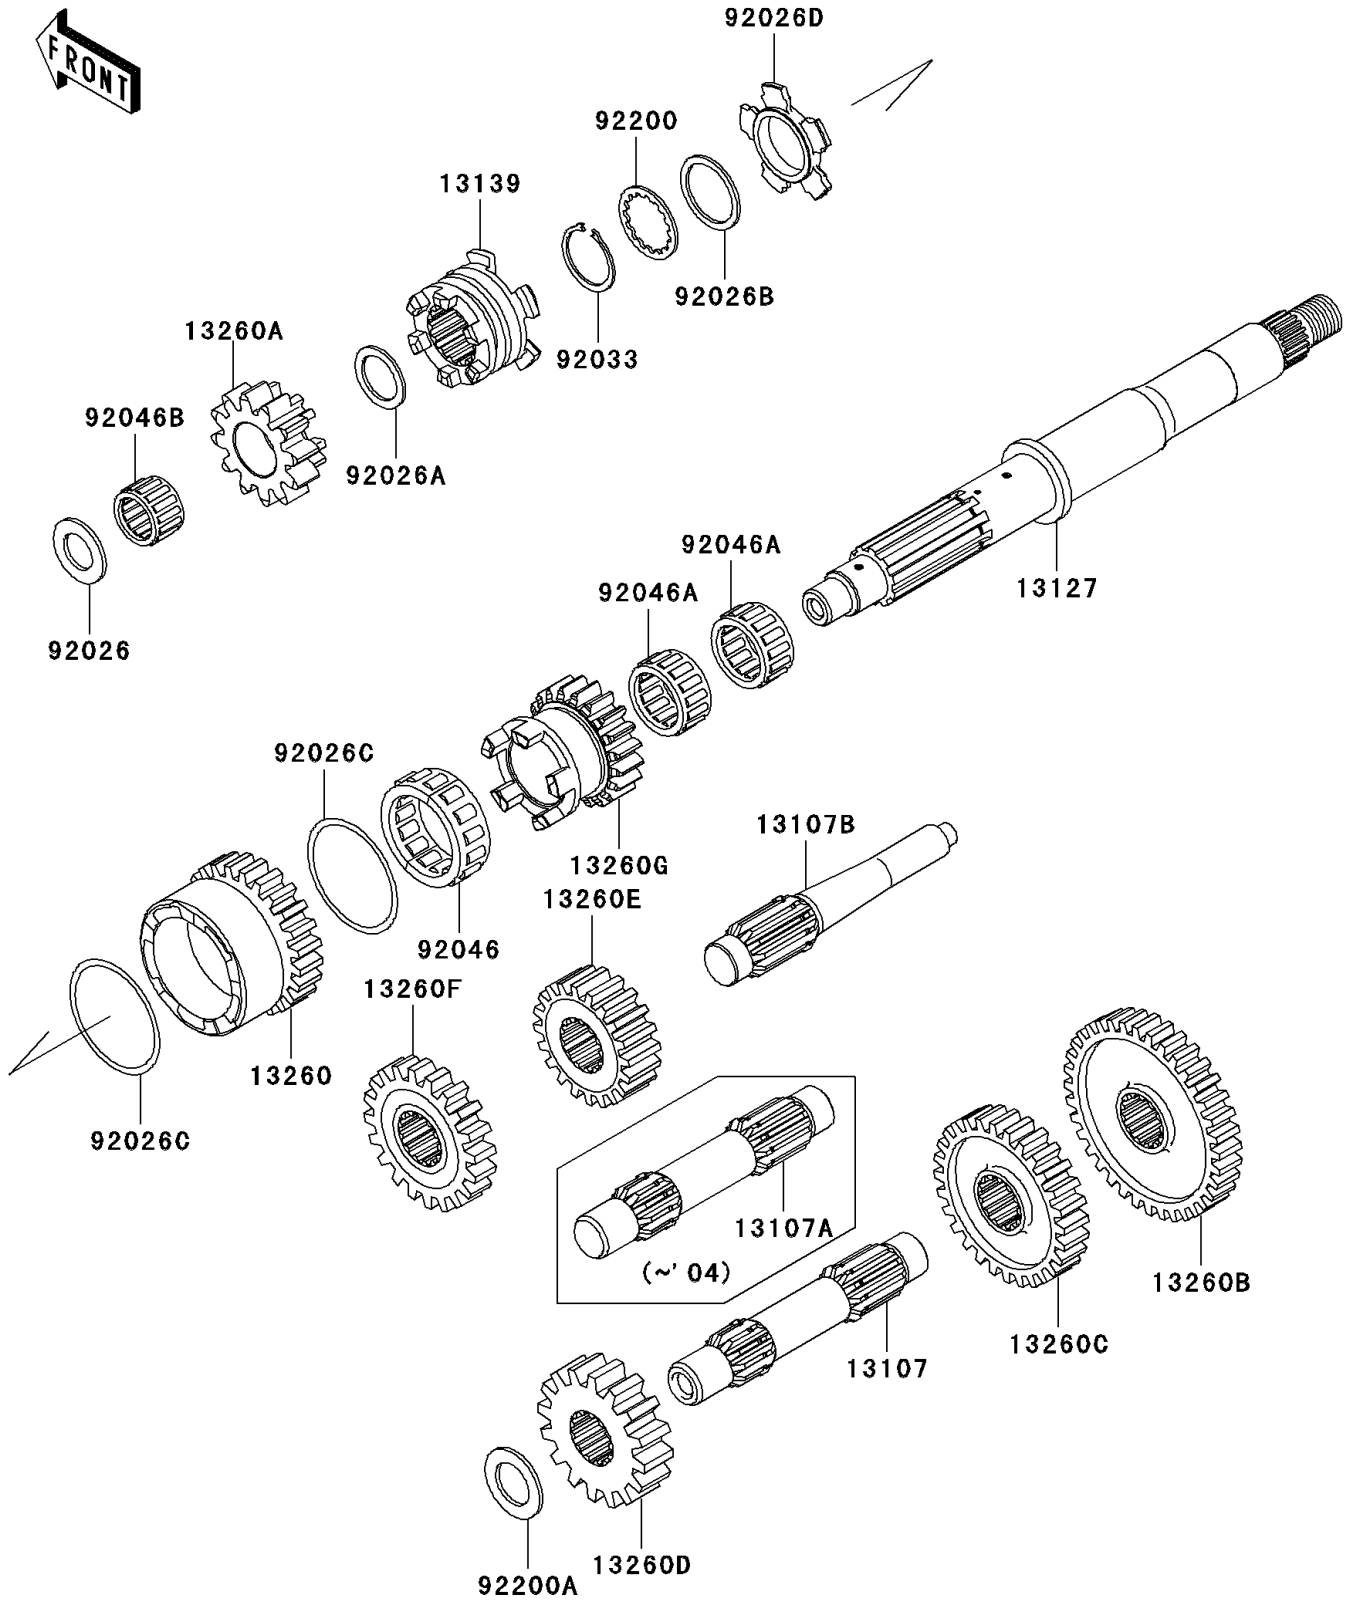

# 2004 Prairie 360 4X4 PARTS DIAGRAM

Transmission

E1361

# 2004 Prairie 360 4X4 PARTS LIST

Transmission

ITEM NAME	PART NUMBER	QUANTITY
-----------	-------------	----------