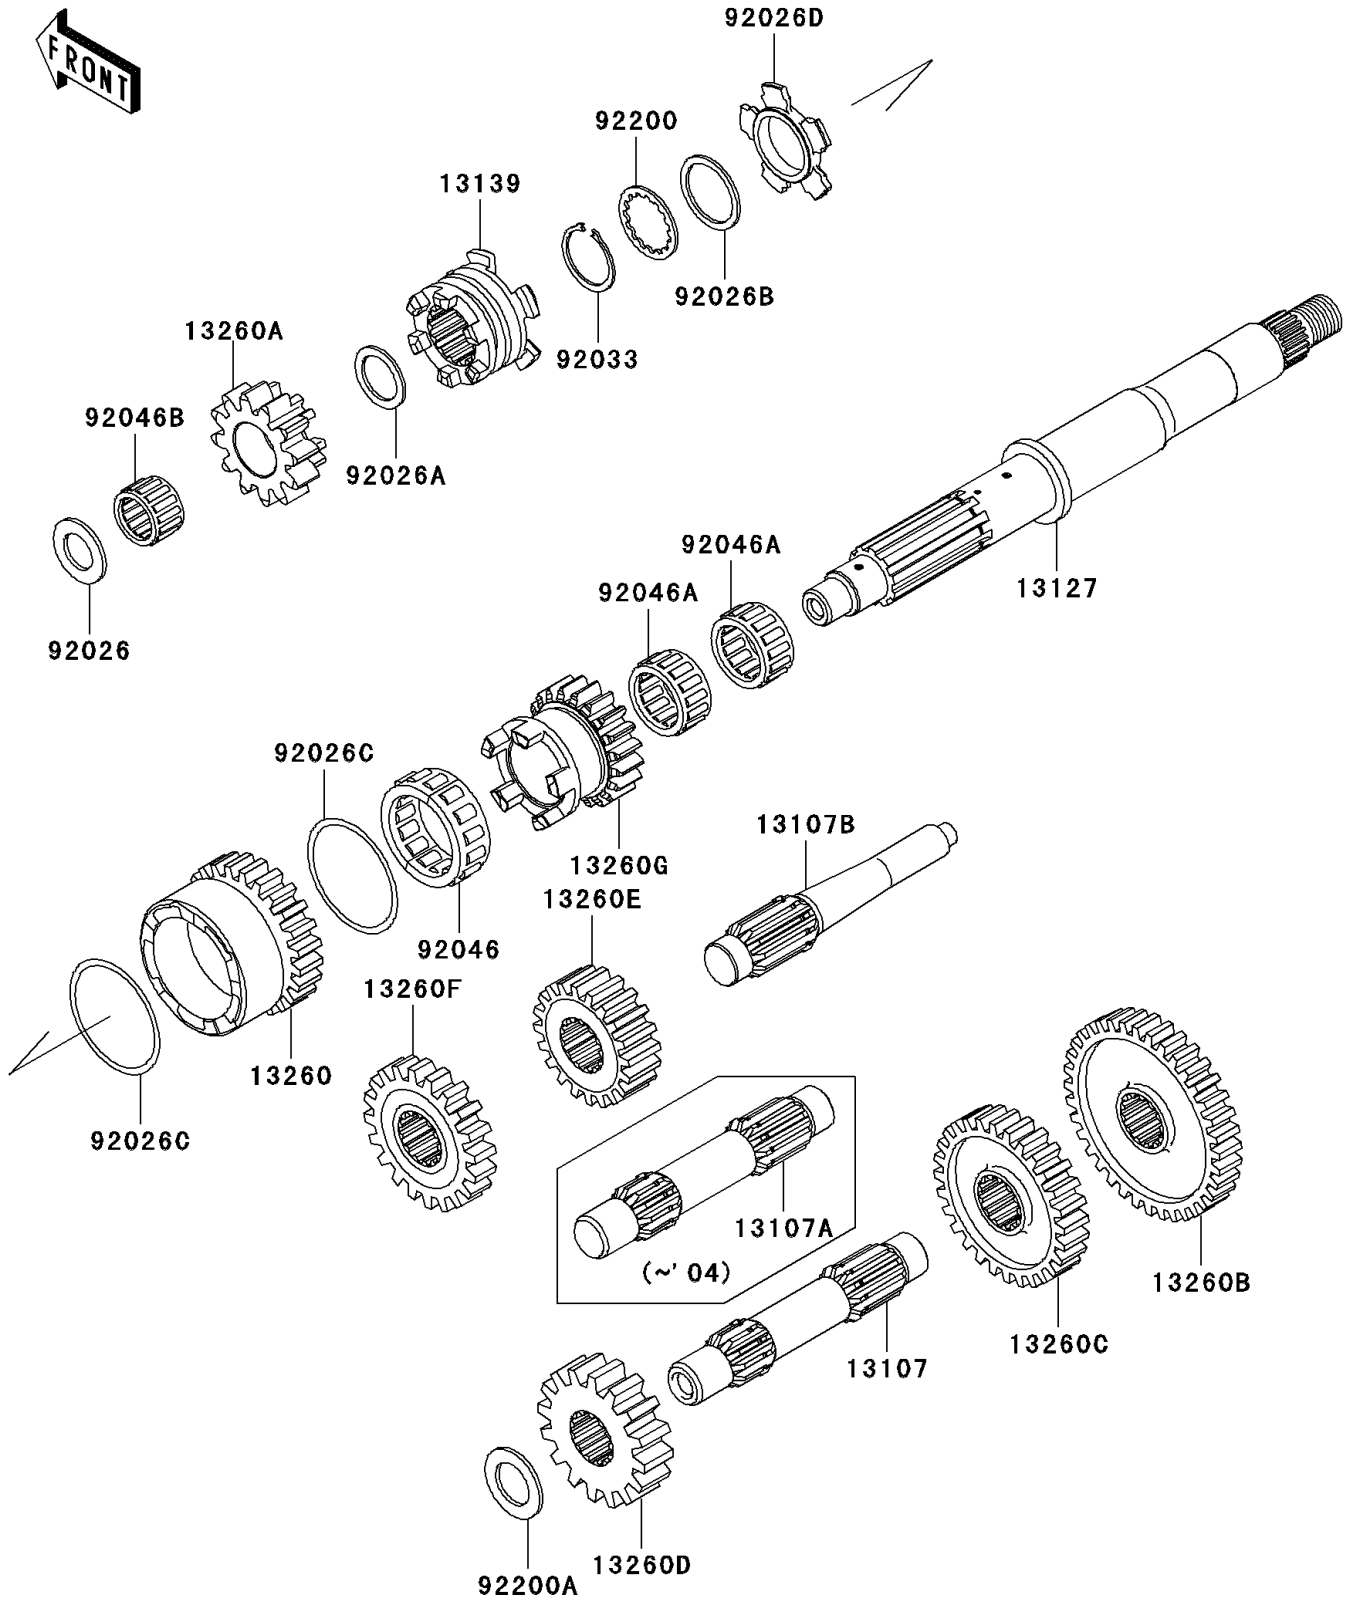

# 2005 Prairie 360 4X4 PARTS DIAGRAM

Transmission

E1361

## 2005 Prairie 360 4X4 PARTS LIST

### Transmission

ITEM NAME	PART NUMBER	QUANTITY
SHAFT,COUNTER (Ref # 13107)	13107-0030	1
SHAFT,REVERSE,IDLE (Ref # 13107B)	13107-1437	1
SHAFT-TRANSMISSION INPUT (Ref # 13127)	13127-1304	1
SHIFTER (Ref # 13139)	13139-1096	1
GEAR,INPUT HIGH,26T (Ref # 13260)	13260-1867	1
GEAR,INPUT REVERSE,12T (Ref # 13260A)	13260-1868	1
GEAR,DRIVEN LOW,36T (Ref # 13260B)	13260-1869	1
GEAR,DRIVEN HIGH,30T (Ref # 13260C)	13260-1870	1
GEAR,OUTPUT DRIVE,18T (Ref # 13260D)	13260-1871	1
GEAR,OUTPUT REVERSE,16T (Ref # 13260E)	13260-1872	1
GEAR,DRIVEN REVERSE,16T (Ref # 13260F)	13260-1873	1
GEAR,INPUT LOW,20T (Ref # 13260G)	13260-1935	1
SPACER,17.3X30X2.0 (Ref # 92026)	92026-1415	1
SPACER,21.2X29X1.6 (Ref # 92026A)	92026-1568	1
SPACER,28.2X34.5X1.6 (Ref # 92026B)	92026-1587	1
SPACER,48.2X54.3X1.0 (Ref # 92026C)	92026-1599	2
SPACER,HI&LOW (Ref # 92026D)	92026-1600	1
RING-SNAP,T=1.2 (Ref # 92033)	92033-1037	1
BEARING-NEEDLE,HIGH GEAR (Ref # 92046)	92046-1276	1
BEARING-NEEDLE,LOW GEAR (Ref # 92046A)	92046-1278	2
BEARING-NEEDLE,REVERSE GEAR (Ref # 92046B)	92046-1279	1
WASHER,T=1.5 (Ref # 92200)	92200-1240	1
WASHER,20.3X33X2.0 (Ref # 92200A)	92200-1351	1