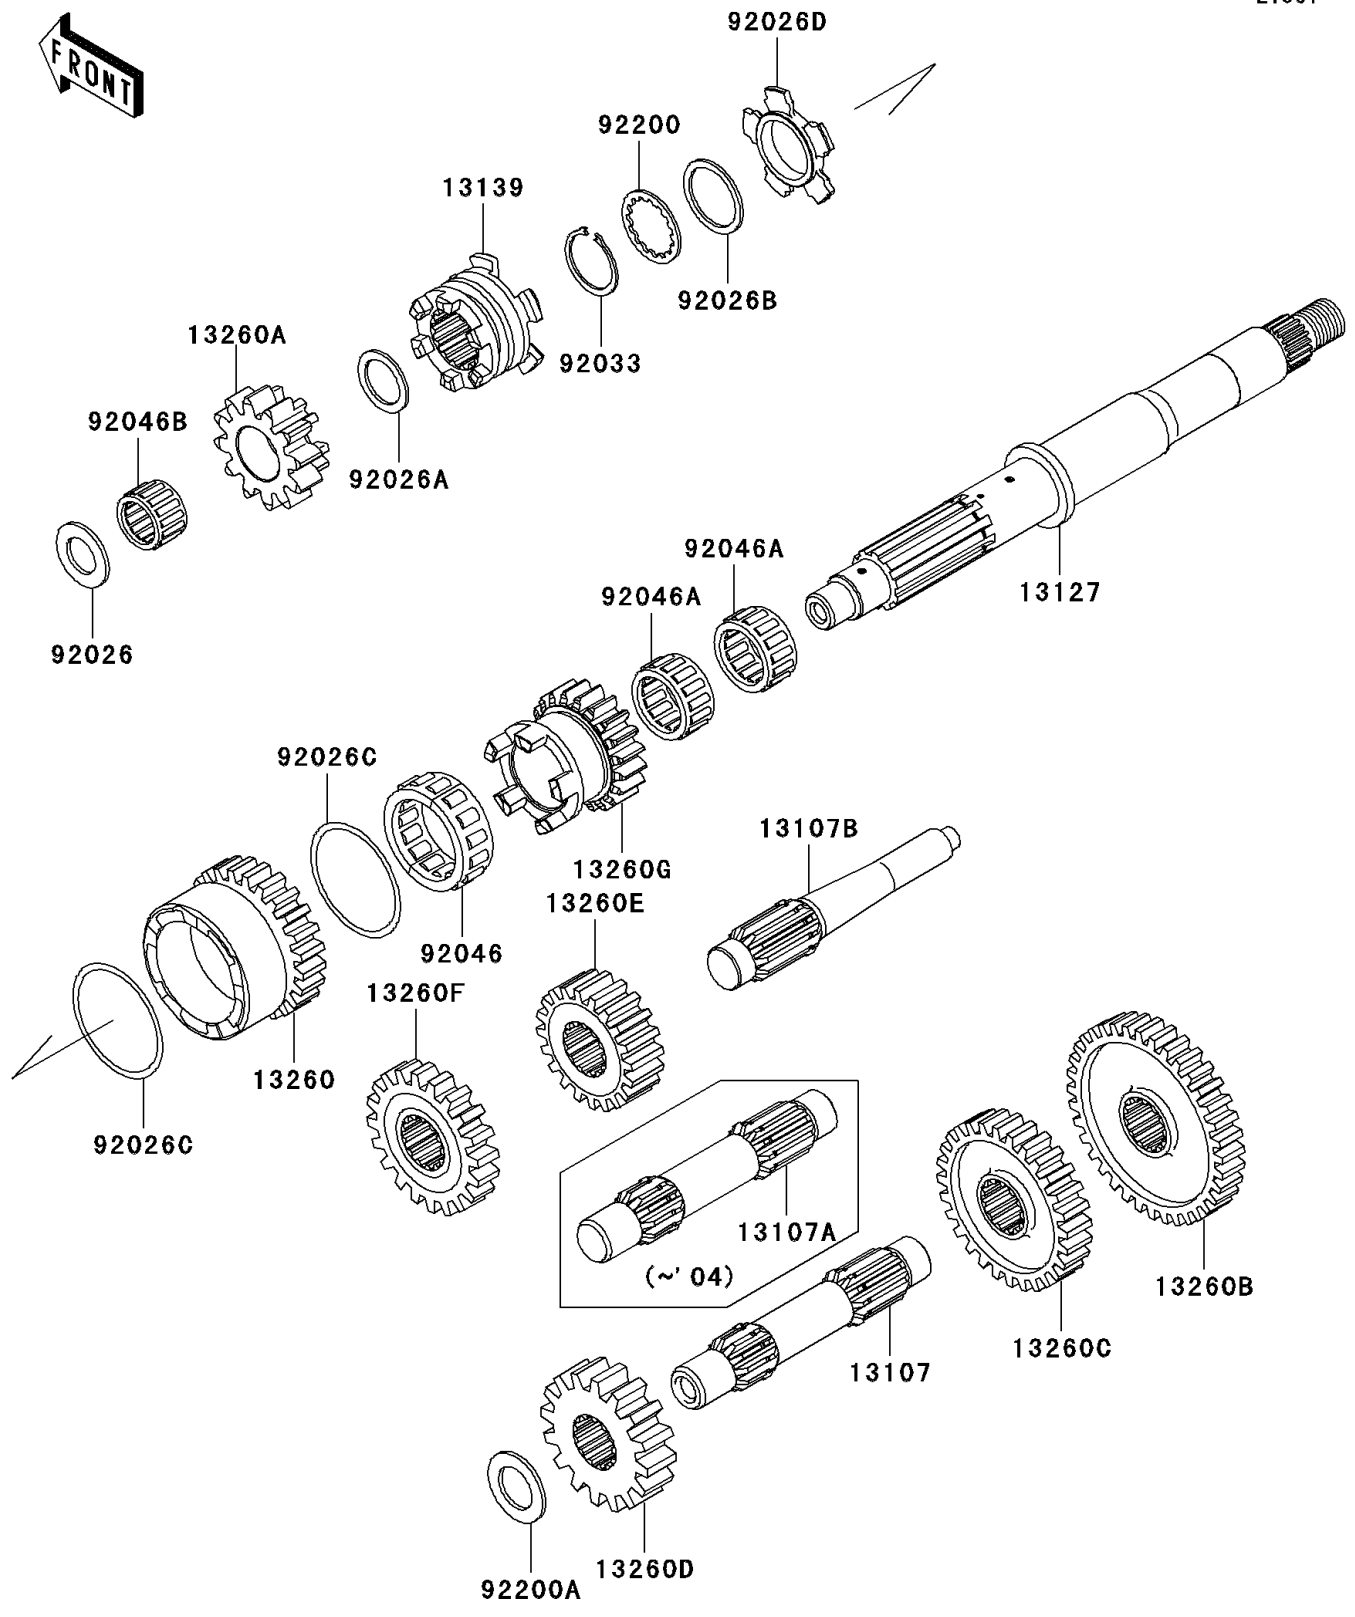

2005 Prairie 360 4X4 PARTS DIAGRAM

Transmission

E1361

2005 Prairie 360 4X4 PARTS LIST

Transmission

ITEM NAME	PART NUMBER	QUANTITY
SHAFT,COUNTER (Ref # 13107)	13107-0030	1
SHAFT,REVERSE,IDLE (Ref # 13107B)	13107-1437	1
SHAFT-TRANSMISSION INPUT (Ref # 13127)	13127-1304	1
SHIFTER (Ref # 13139)	13139-1096	1
GEAR,INPUT HIGH,26T (Ref # 13260)	13260-1867	1
GEAR,INPUT REVERSE,12T (Ref # 13260A)	13260-1868	1
GEAR,DRIVEN LOW,36T (Ref # 13260B)	13260-1869	1
GEAR,DRIVEN HIGH,30T (Ref # 13260C)	13260-1870	1
GEAR,OUTPUT DRIVE,18T (Ref # 13260D)	13260-1871	1
GEAR,OUTPUT REVERSE,16T (Ref # 13260E)	13260-1872	1
GEAR,DRIVEN REVERSE,16T (Ref # 13260F)	13260-1873	1
GEAR,INPUT LOW,20T (Ref # 13260G)	13260-1935	1
SPACER,17.3X30X2.0 (Ref # 92026)	92026-1415	1
SPACER,21.2X29X1.6 (Ref # 92026A)	92026-1568	1
SPACER,28.2X34.5X1.6 (Ref # 92026B)	92026-1587	1
SPACER,48.2X54.3X1.0 (Ref # 92026C)	92026-1599	2
SPACER,HI&LOW (Ref # 92026D)	92026-1600	1
RING-SNAP,T=1.2 (Ref # 92033)	92033-1037	1
BEARING-NEEDLE,HIGH GEAR (Ref # 92046)	92046-1276	1
BEARING-NEEDLE,LOW GEAR (Ref # 92046A)	92046-1278	2
BEARING-NEEDLE,REVERSE GEAR (Ref # 92046B)	92046-1279	1
WASHER,T=1.5 (Ref # 92200)	92200-1240	1
WASHER,20.3X33X2.0 (Ref # 92200A)	92200-1351	1