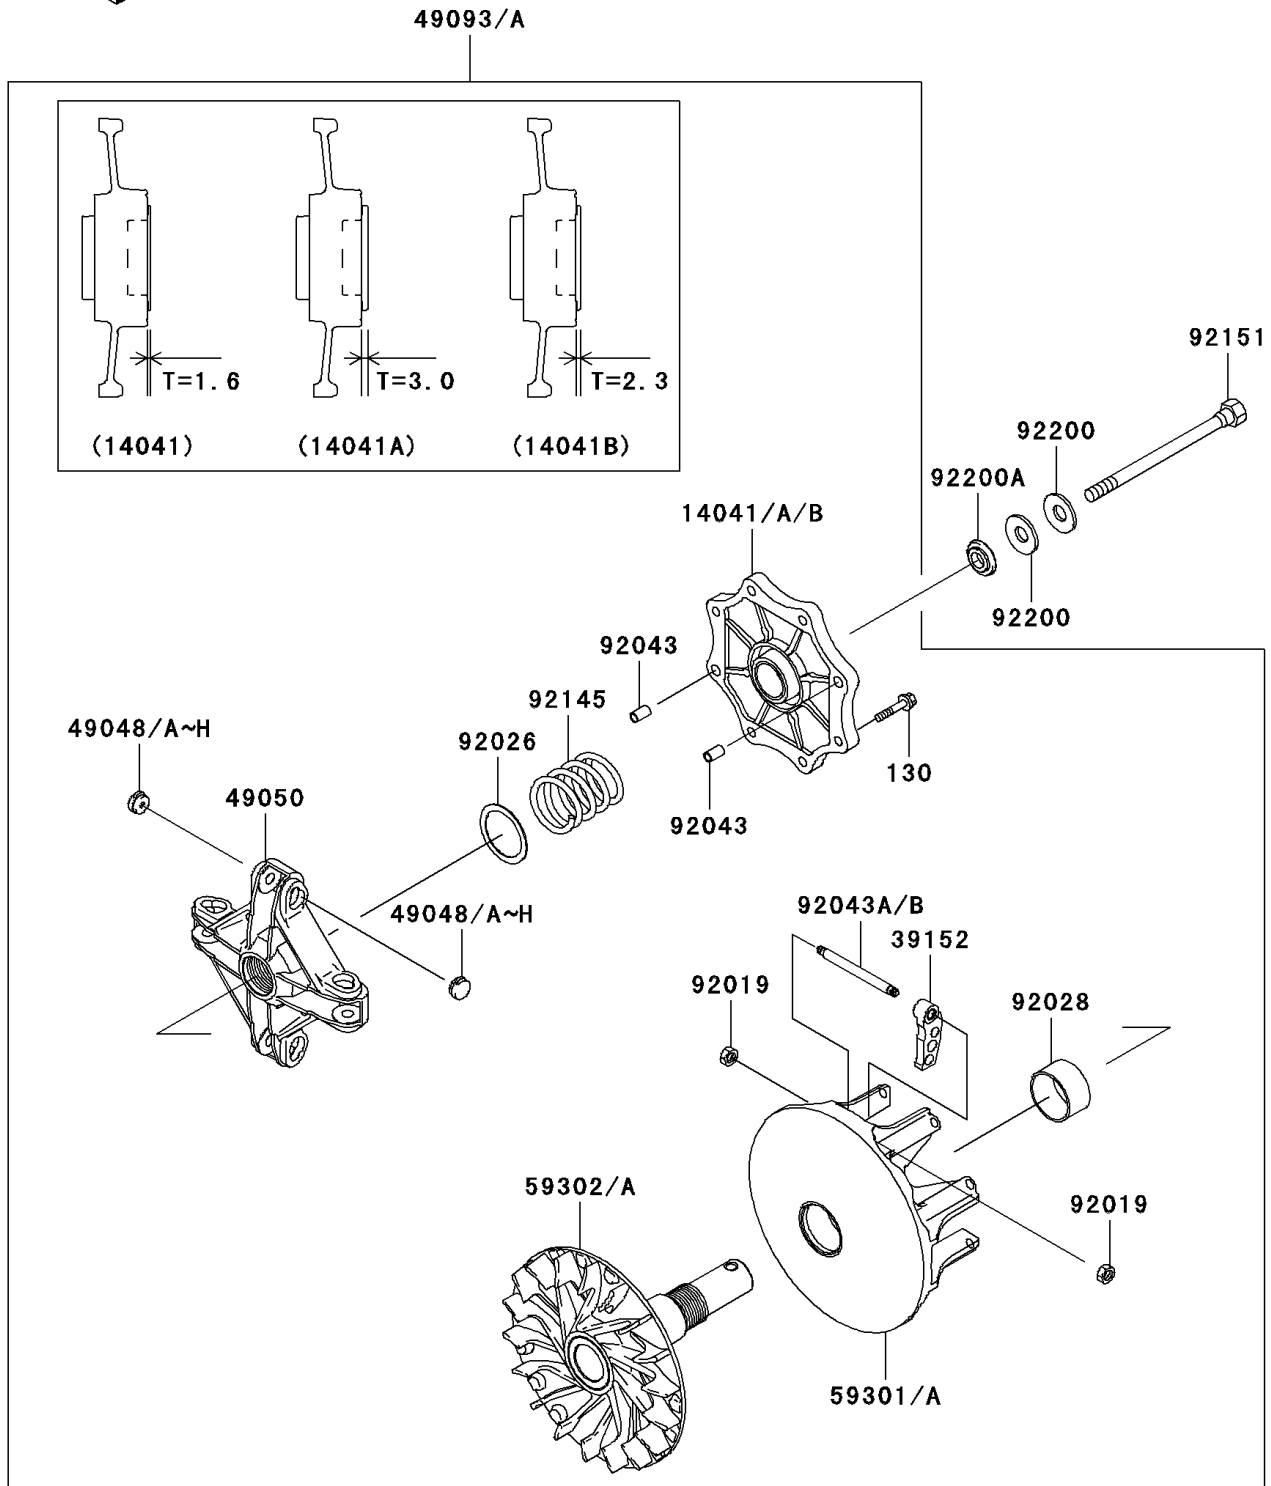

# 2003 Prairie 360 4X4 PARTS DIAGRAM

Drive Converter

E1391

## 2003 Prairie 360 4X4 PARTS LIST

### Drive Converter

ITEM NAME	PART NUMBER	QUANTITY
BOLT-FLANGED (Ref # 130)	130T0630	8
COVER-COMP,RED (Ref # 14041)	14041-1159	AR
COVER-COMP,BLUE (Ref # 14041A)	14041-1160	AR
COVER-COMP,STD (Ref # 14041B)	14041-1161	AR
WEIGHT-RAMP (Ref # 39152)	39152-1096	4
SHOE,T=7.2 (Ref # 49048)	49048-1087	AR
SHOE,T=7.3 (Ref # 49048A)	49048-1088	AR
SHOE,T=7.4 (Ref # 49048B)	49048-1089	AR
SHOE,T=7.5 (Ref # 49048C)	49048-1090	AR
SHOE,T=7.6 (Ref # 49048D)	49048-1091	AR
SHOE,T=7.7 (Ref # 49048E)	49048-1092	AR
SHOE,T=7.8 (Ref # 49048F)	49048-1093	AR
SHOE,T=7.9 (Ref # 49048G)	49048-1094	AR
SHOE,T=8.0 (Ref # 49048H)	49048-1095	AR
SPIDER (Ref # 49050)	49050-1081	1
CONVERTER-ASSY-DRIVE (Ref # 49093A)	49093-1075	1
SHEAVE-MOVABLE (Ref # 59301)	59301-1062	1
SHEAVE-COMP (Ref # 59302A)	59302-1106	1
NUT,LOCK,6MM (Ref # 92019)	92019-008	8
SPACER,39X49.5X1.0 (Ref # 92026)	92026-1603	1
BUSHING (Ref # 92028)	92028-1975	1
PIN,6.2X8X14 (Ref # 92043)	92043-1263	2
PIN (Ref # 92043A)	92043-1573	4
SPRING (Ref # 92145)	92145-1465	1
BOLT (Ref # 92151)	92151-1393	1
WASHER,SPRING (Ref # 92200)	92200-1504	2
WASHER (Ref # 92200A)	92200-1634	1