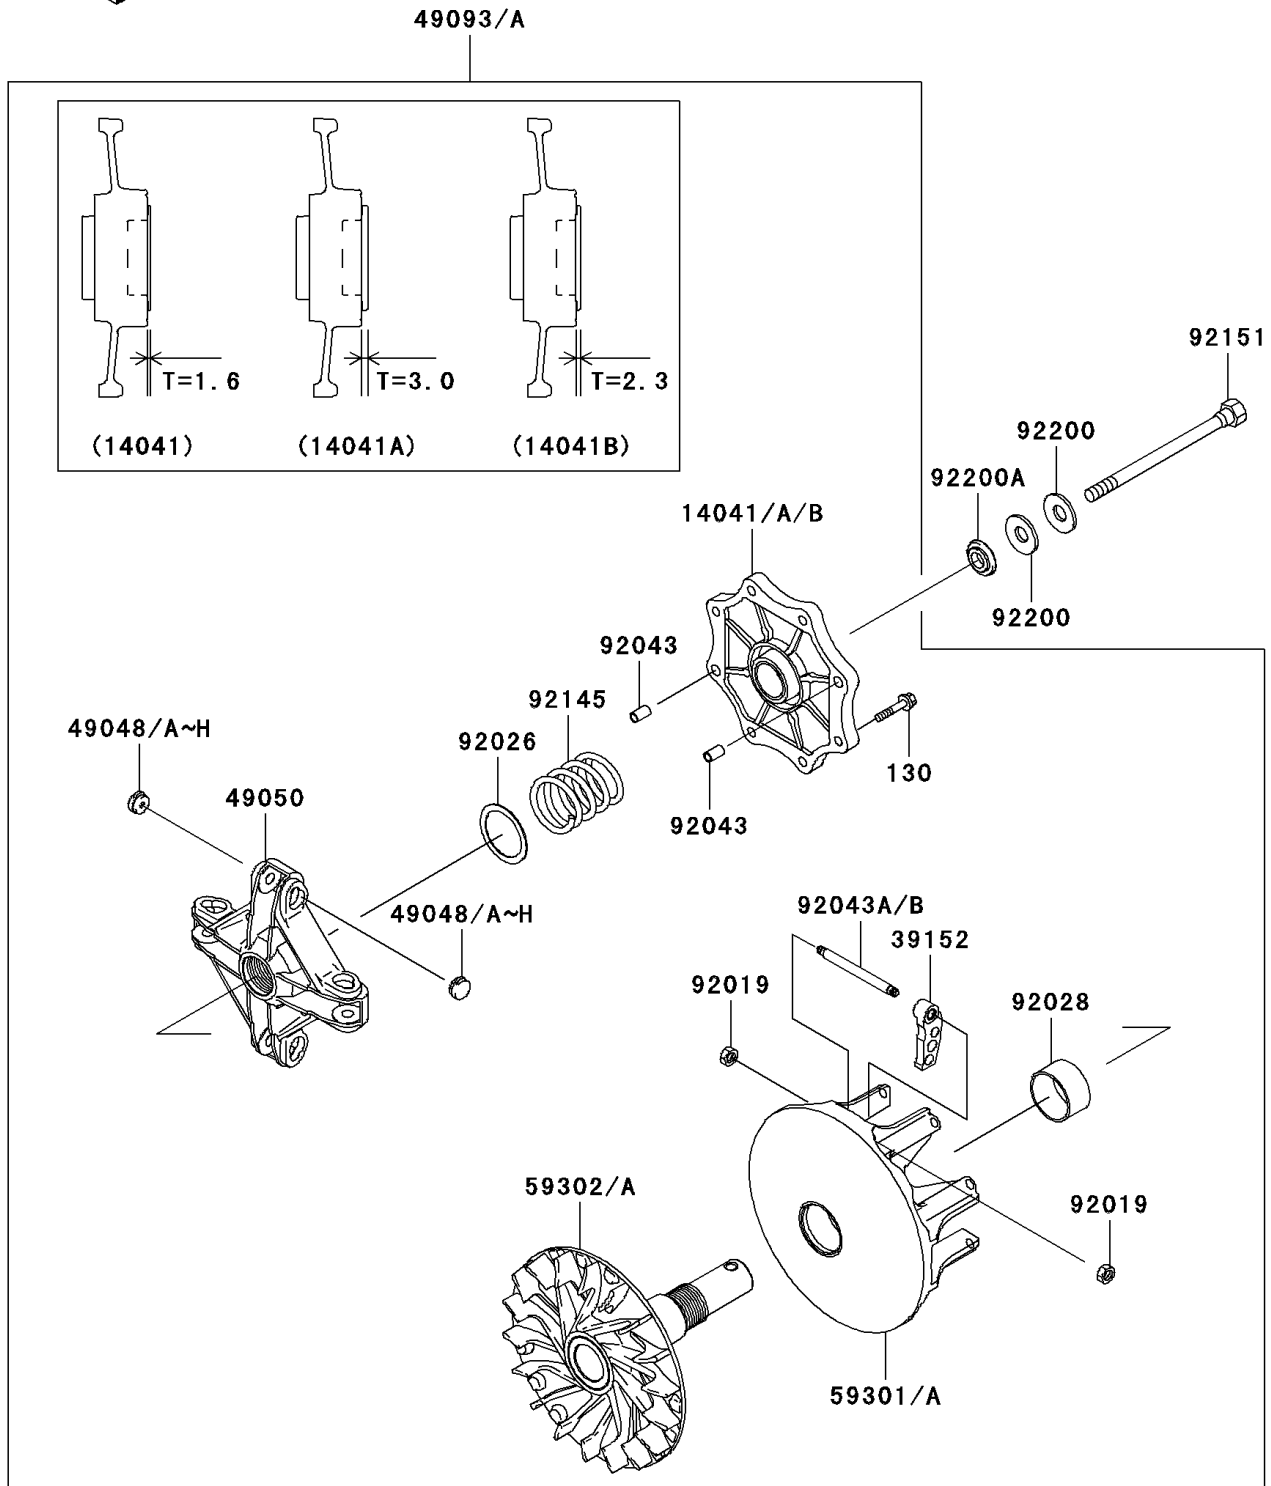

2003 Prairie 360 4X4 PARTS DIAGRAM

Drive Converter

E1391

2003 Prairie 360 4X4 PARTS LIST

Drive Converter

ITEM NAME	PART NUMBER	QUANTITY
BOLT-FLANGED (Ref # 130)	130T0630	8
COVER-COMP,RED (Ref # 14041)	14041-1159	AR
COVER-COMP,BLUE (Ref # 14041A)	14041-1160	AR
COVER-COMP,STD (Ref # 14041B)	14041-1161	AR
WEIGHT-RAMP (Ref # 39152)	39152-1096	4
SHOE,T=7.2 (Ref # 49048)	49048-1087	AR
SHOE,T=7.3 (Ref # 49048A)	49048-1088	AR
SHOE,T=7.4 (Ref # 49048B)	49048-1089	AR
SHOE,T=7.5 (Ref # 49048C)	49048-1090	AR
SHOE,T=7.6 (Ref # 49048D)	49048-1091	AR
SHOE,T=7.7 (Ref # 49048E)	49048-1092	AR
SHOE,T=7.8 (Ref # 49048F)	49048-1093	AR
SHOE,T=7.9 (Ref # 49048G)	49048-1094	AR
SHOE,T=8.0 (Ref # 49048H)	49048-1095	AR
SPIDER (Ref # 49050)	49050-1081	1
CONVERTER-ASSY-DRIVE (Ref # 49093A)	49093-1075	1
SHEAVE-MOVABLE (Ref # 59301)	59301-1062	1
SHEAVE-COMP (Ref # 59302A)	59302-1106	1
NUT,LOCK,6MM (Ref # 92019)	92019-008	8
SPACER,39X49.5X1.0 (Ref # 92026)	92026-1603	1
BUSHING (Ref # 92028)	92028-1975	1
PIN,6.2X8X14 (Ref # 92043)	92043-1263	2
PIN (Ref # 92043A)	92043-1573	4
SPRING (Ref # 92145)	92145-1465	1
BOLT (Ref # 92151)	92151-1393	1
WASHER,SPRING (Ref # 92200)	92200-1504	2
WASHER (Ref # 92200A)	92200-1634	1