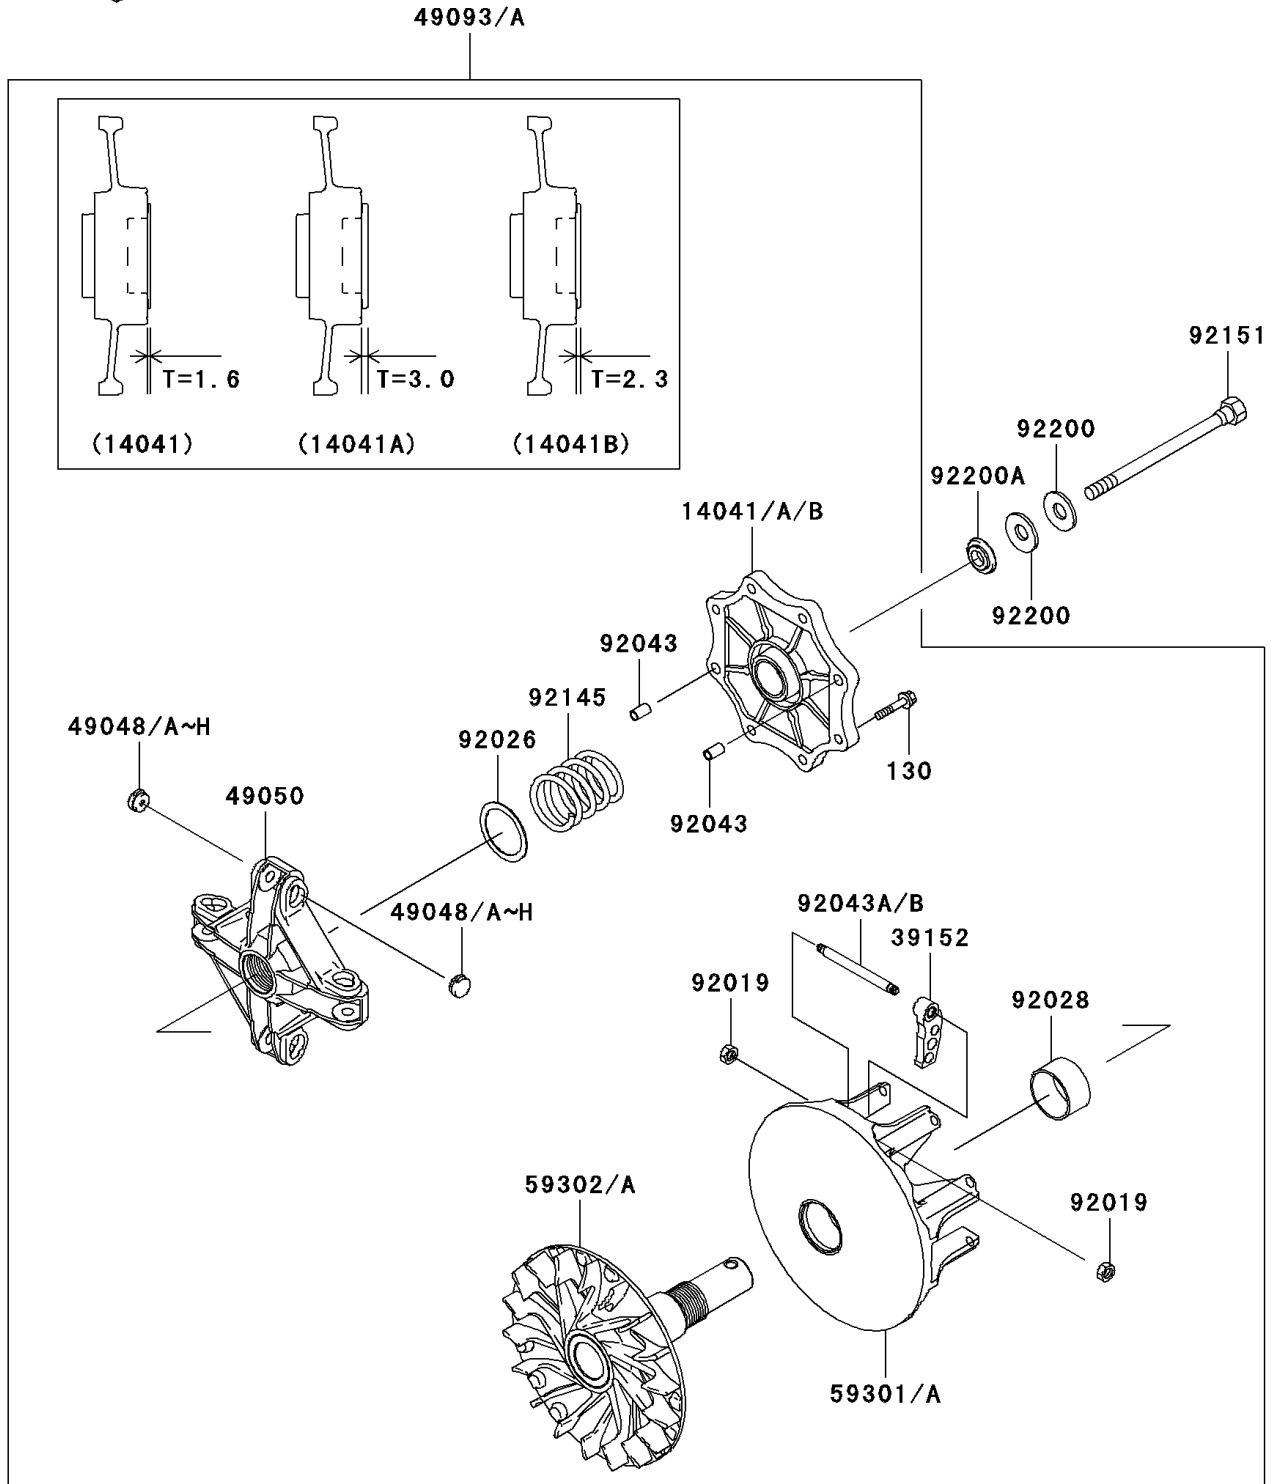

2004 Prairie 360 4X4 PARTS DIAGRAM

Drive Converter

E1391

2004 Prairie 360 4X4 PARTS LIST

Drive Converter

ITEM NAME	PART NUMBER	QUANTITY
BOLT-FLANGED (Ref # 130)	130T0630	8
COVER-COMP,RED (Ref # 14041)	14041-1159	AR
COVER-COMP,BLUE (Ref # 14041A)	14041-1160	AR
COVER-COMP,STD (Ref # 14041B)	14041-1161	AR
WEIGHT-RAMP (Ref # 39152)	39152-1096	4
SHOE,T=7.2 (Ref # 49048)	49048-1087	AR
SHOE,T=7.3 (Ref # 49048A)	49048-1088	AR
SHOE,T=7.4 (Ref # 49048B)	49048-1089	AR
SHOE,T=7.5 (Ref # 49048C)	49048-1090	AR
SHOE,T=7.6 (Ref # 49048D)	49048-1091	AR
SHOE,T=7.7 (Ref # 49048E)	49048-1092	AR
SHOE,T=7.8 (Ref # 49048F)	49048-1093	AR
SHOE,T=7.9 (Ref # 49048G)	49048-1094	AR
SHOE,T=8.0 (Ref # 49048H)	49048-1095	AR
SPIDER (Ref # 49050)	49050-1081	1
CONVERTER-ASSY-DRIVE (Ref # 49093A)	49093-1075	1
SHEAVE-MOVABLE (Ref # 59301A)	59301-1070	1
SHEAVE-COMP (Ref # 59302A)	59302-1106	1
NUT,LOCK,6MM (Ref # 92019)	92019-008	8
SPACER,39X49.5X1.0 (Ref # 92026)	92026-1603	1
BUSHING (Ref # 92028)	92028-1975	1
PIN,6.2X8X14 (Ref # 92043)	92043-1263	2
PIN (Ref # 92043B)	92043-1688	4
SPRING (Ref # 92145)	92145-1465	1
BOLT (Ref # 92151)	92151-1393	1
WASHER,SPRING (Ref # 92200)	92200-1504	2
WASHER (Ref # 92200A)	92200-1634	1