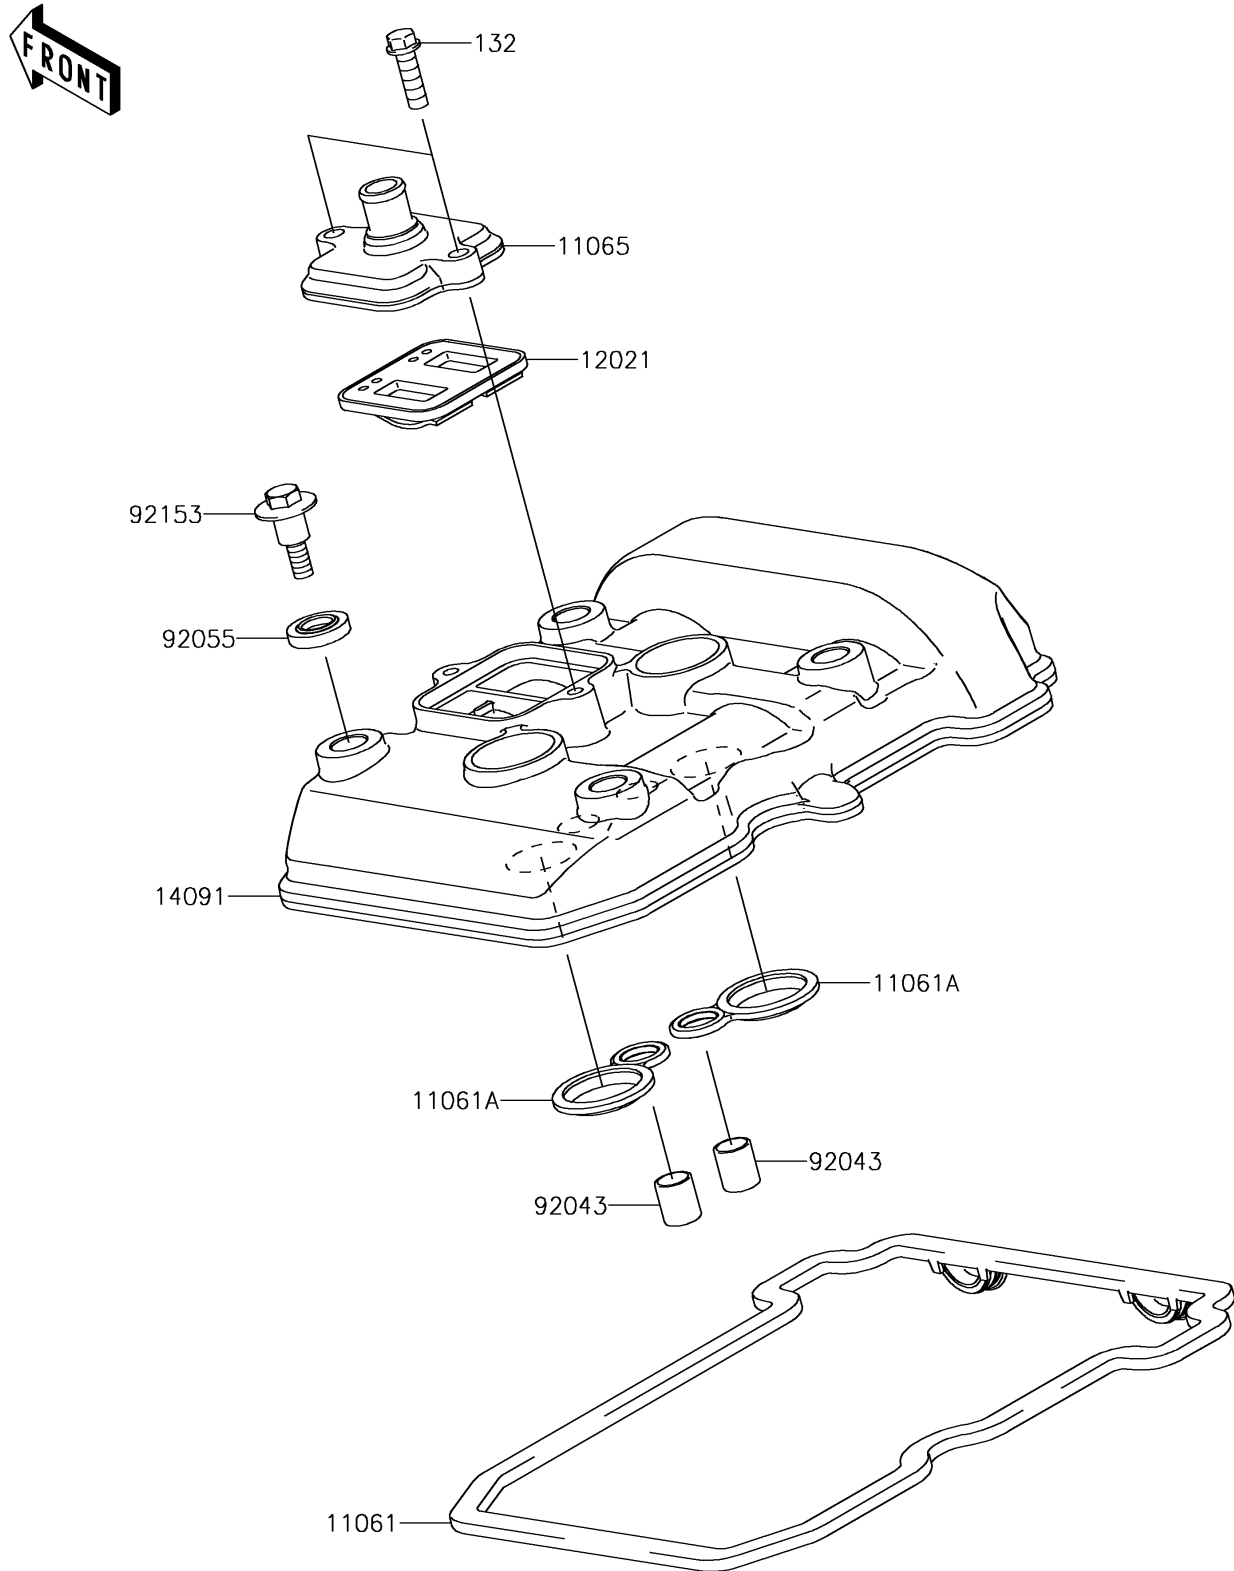

2017 Ninja 300 PARTS DIAGRAM

Cylinder Head Cover

E1112

2017 Ninja 300 PARTS LIST

Cylinder Head Cover

ITEM NAME	PART NUMBER	QUANTITY
GASKET,CYLINDER HEAD COVER (Ref # 11061)	11061-0282	1
GASKET,PLUG HOLE (Ref # 11061A)	11061-0283	2
CAP (Ref # 11065)	11065-0349	1
VALVE-ASSY-REED (Ref # 12021)	12021-0708	1
BOLT-FLANGED-SMALL,6X20 (Ref # 132)	132BA0620	2
COVER,CYLINDER HEAD (Ref # 14091)	14091-0724	1
PIN,10.1X12X14 (Ref # 92043)	92043-4009	2
RING-O,HEAD COVER BOLT (Ref # 92055)	92055-0195	4
BOLT,HEAD COVER (Ref # 92153)	92153-0793	4