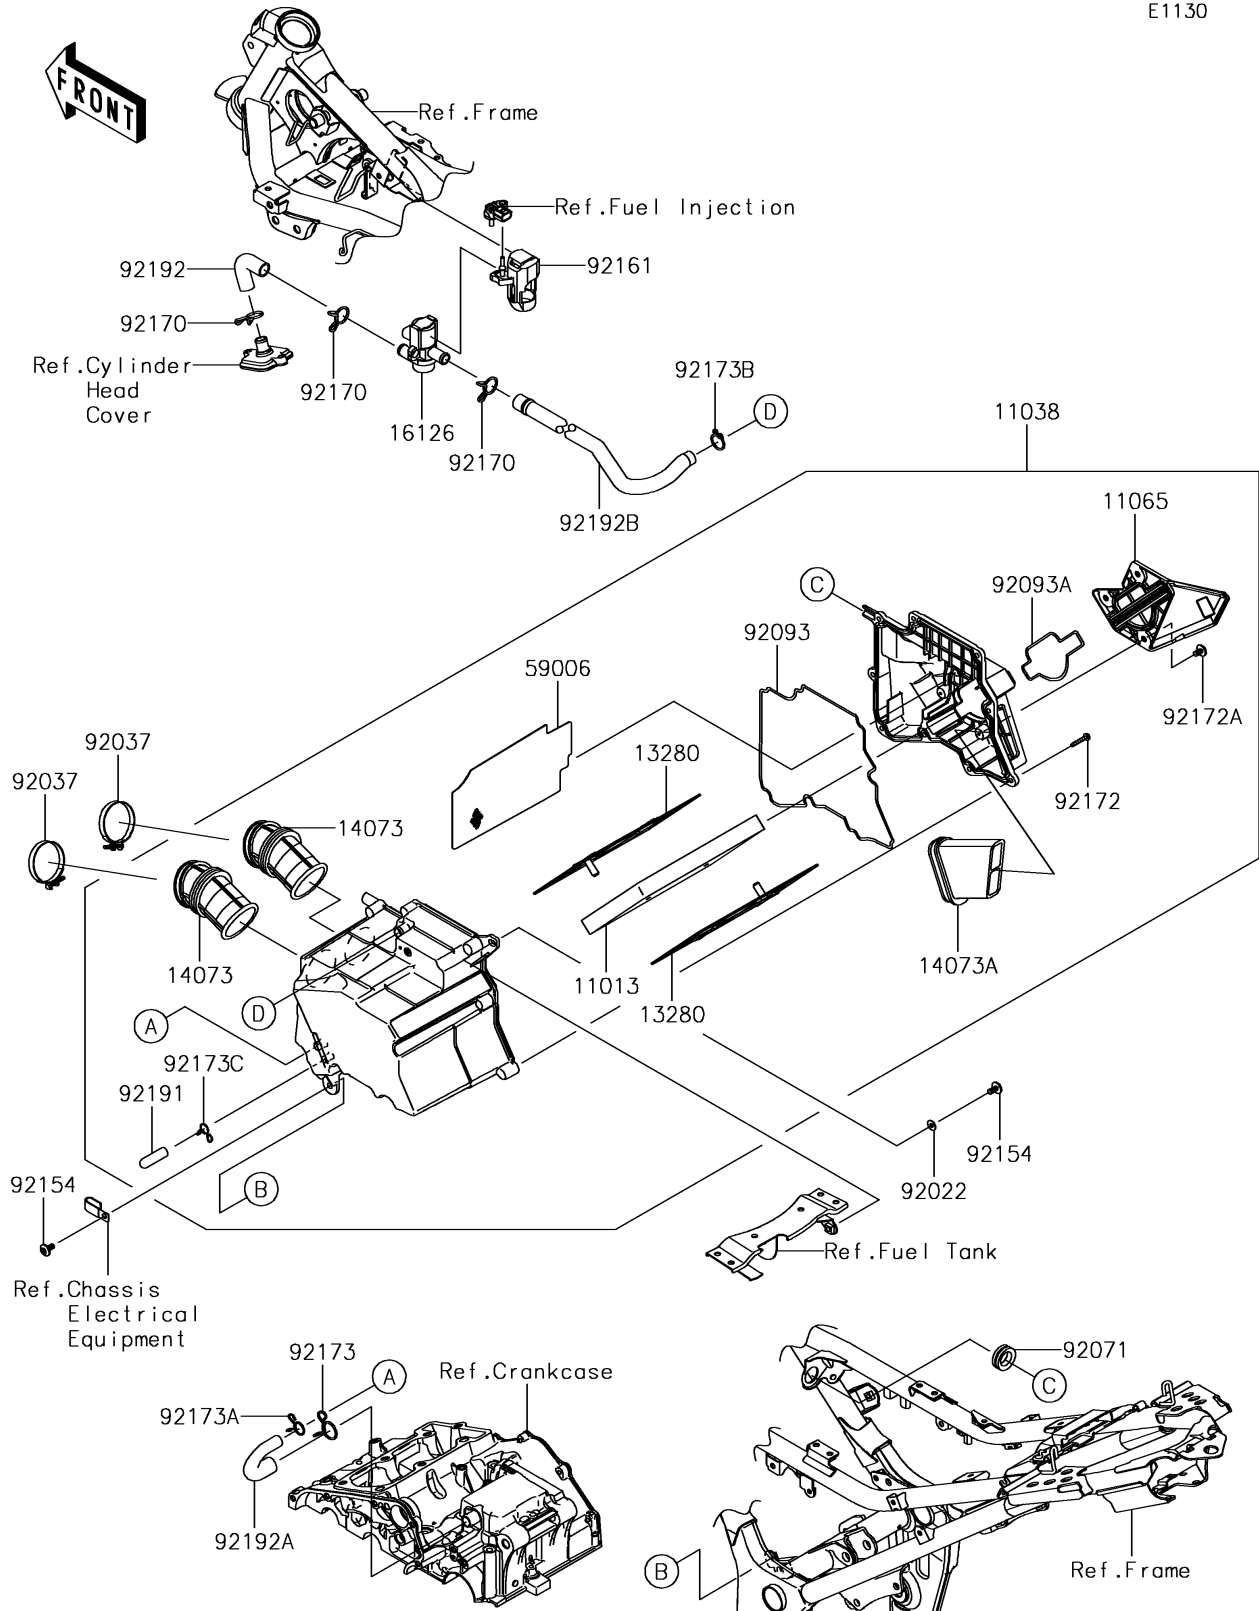

2017 Ninja 300 PARTS DIAGRAM

Air Cleaner

E1130

2017 Ninja 300 PARTS LIST

Air Cleaner

ITEM NAME	PART NUMBER	QUANTITY
ELEMENT-AIR FILTER (Ref # 11013)	11013-0020	1
CASE-ASSY-AIR FILTER (Ref # 11038)	11038-0046	1
CAP (Ref # 11065)	11065-0749	1
HOLDER,ELEMENT (Ref # 13280)	13280-0226	2
DUCT,THROTTLE BODY (Ref # 14073)	14073-0733	2
DUCT,INTAKE (Ref # 14073A)	14073-0762	1
VALVE,AIR CUT (Ref # 16126)	16126-0039	1
ARRESTER-FLAME (Ref # 59006)	59006-0014	1
WASHER,6.5X16X1.0 (Ref # 92022)	92022-1093	1
CLAMP,55MM (Ref # 92037)	92037-1486	2
GROMMET (Ref # 92071)	92071-0709	1
SEAL,CASE-AIR FILTER (Ref # 92093)	92093-0078	1
SEAL,CAP (Ref # 92093A)	92093-0144	1
BOLT,SOCKET,6X12 (Ref # 92154)	92154-0951	2
DAMPER,ACV (Ref # 92161)	92161-1424	1
CLAMP (Ref # 92170)	92170-1017	3
SCREW,TAPPING,5X25 (Ref # 92172)	92172-0296	9
SCREW,6X10 (Ref # 92172A)	92172-0970	3
CLAMP,20MM (Ref # 92173)	92173-0190	1
CLAMP,14MM (Ref # 92173A)	92173-0192	1
CLAMP,18MM (Ref # 92173B)	92173-0193	1
CLAMP,11.6MM (Ref # 92173C)	92173-0198	1
TUBE,8X12X40 (Ref # 92191)	92191-1795	1
TUBE,ACV-HEAD (Ref # 92192)	92192-0902	1
TUBE,BREATHER (Ref # 92192A)	92192-1097	1
TUBE,ACV-A/C (Ref # 92192B)	92192-1231	1