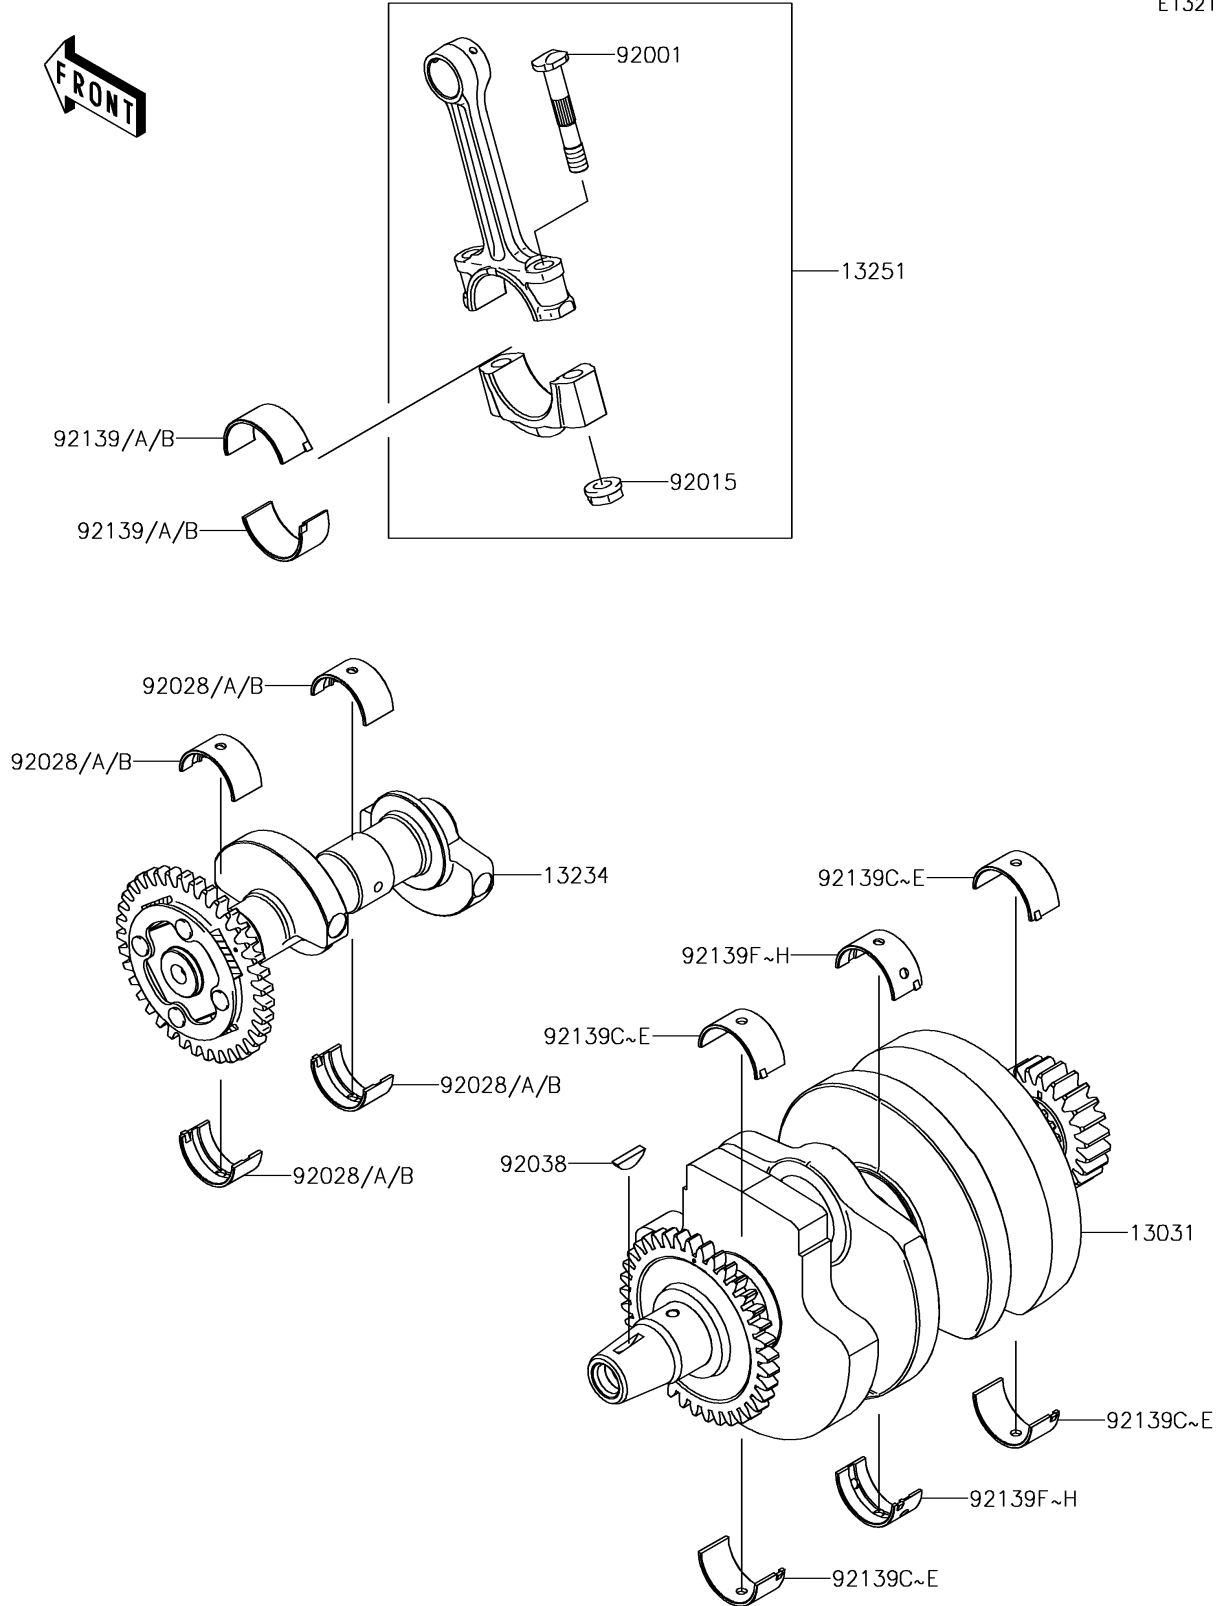

2017 Ninja 300 PARTS DIAGRAM

Crankshaft

E1321

2017 Ninja 300 PARTS LIST

Crankshaft

ITEM NAME	PART NUMBER	QUANTITY
CRANKSHAFT-COMP,B MK,RED (Ref # 13031)	13031-0770	1
SHAFT-COMP,BALANCER (Ref # 13234)	13234-0591	1
ROD-ASSY-CONNECTING,I (Ref # 13251)	13251-0037-II	2
BOLT,CONNECTING ROD,7MM (Ref # 92001)	92001-1793	4
NUT,CONNECTING ROD,7MM (Ref # 92015)	92015-1527	4
BUSHING,BALANCER,BLUE (Ref # 92028)	92028-1422	4
BUSHING,BALANCER,BLACK (Ref # 92028A)	92028-1423	AR
BUSHING,BALANCER,BROWN (Ref # 92028B)	92028-1424	AR
KEY,WOODRUFF (Ref # 92038)	92038-001	1
BUSHING,CONNECTING ROD,BLUE (Ref # 92139)	92139-0782	AR
BUSHING,CONNECTING ROD,BLACK (Ref # 92139A)	92139-0783	4
BUSHING,CONNECTING ROD,BROWN (Ref # 92139B)	92139-0784	AR
BUSHING,CRANK #1,BLUE (Ref # 92139C)	92139-0786	AR
BUSHING,CRANK #1,BLACK (Ref # 92139D)	92139-0787	AR
BUSHING,CRANK #1,YELLOW (Ref # 92139E)	92139-0788	4
BUSHING,CRANK #2,BLUE (Ref # 92139F)	92139-0790	AR
BUSHING,CRANK #2,BLACK (Ref # 92139G)	92139-0791	AR
BUSHING,CRANK #2,YELLOW (Ref # 92139H)	92139-0792	2