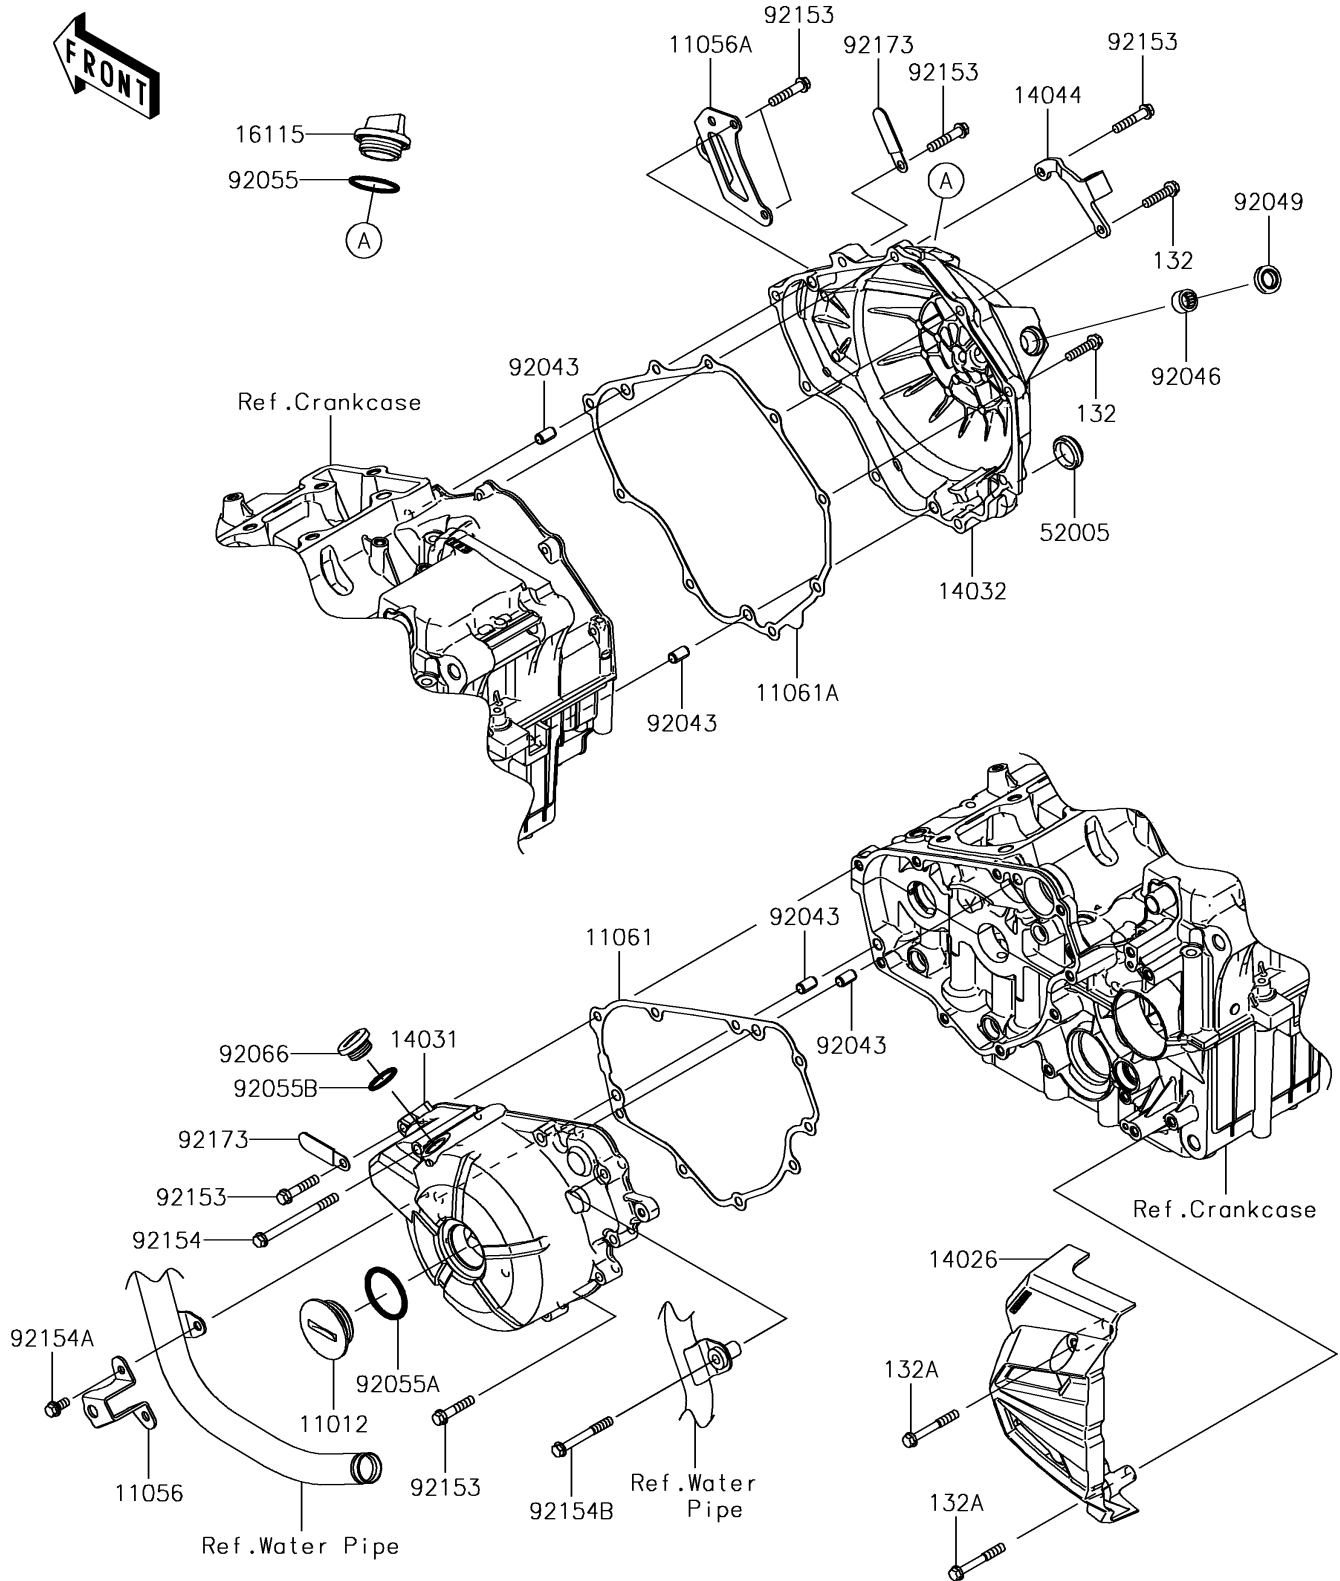

2016 Ninja 300 PARTS DIAGRAM

Engine Cover(s)

E1431

2016 Ninja 300 PARTS LIST

Engine Cover(s)

ITEM NAME	PART NUMBER	QUANTITY
CAP (Ref # 11012)	11012-1362	1
BRACKET (Ref # 11056)	11056-1637	1
BRACKET (Ref # 11056A)	11056-1638	1
GASKET,GENERATOR COVER (Ref # 11061)	11061-0793	1
GASKET,CLUTCH COVER (Ref # 11061A)	11061-0854	1
BOLT-FLANGED-SMALL,6X25 (Ref # 132)	132BB0625	2
BOLT-FLANGED-SMALL,6X45 (Ref # 132A)	132BB0645	2
COVER-CHAIN (Ref # 14026)	14026-0096	1
COVER-GENERATOR (Ref # 14031)	14031-0562	1
COVER-CLUTCH (Ref # 14032)	14032-0579	1
HOLDER-CABLE (Ref # 14044)	14044-0049	1
CAP-OIL FILLER (Ref # 16115)	16115-1068	1
GAUGE,OIL LEVEL (Ref # 52005)	52005-1009	1
PIN,6.2X8X14 (Ref # 92043)	92043-1263	4
BEARING-NEEDLE,HK1210FM (Ref # 92046)	92046-0034	1
SEAL-OIL (Ref # 92049)	92049-1560	1
RING-O,31.5X2.6 (Ref # 92055)	92055-049	1
RING-O,39.4X3.1 (Ref # 92055A)	92055-0734	1
RING-O,20X2 (Ref # 92055B)	92055-1146	1
PLUG (Ref # 92066)	92066-0748	1
BOLT,6X30 (Ref # 92153)	92153-0832	14
BOLT,FLANGED-SMALL,6X75 (Ref # 92154)	92154-0960	1
BOLT,FLANGED,6X12 (Ref # 92154A)	92154-1140	2
BOLT,FLANGED,6X50 (Ref # 92154B)	92154-1871	1
CLAMP,L=45 (Ref # 92173)	92173-0194	2