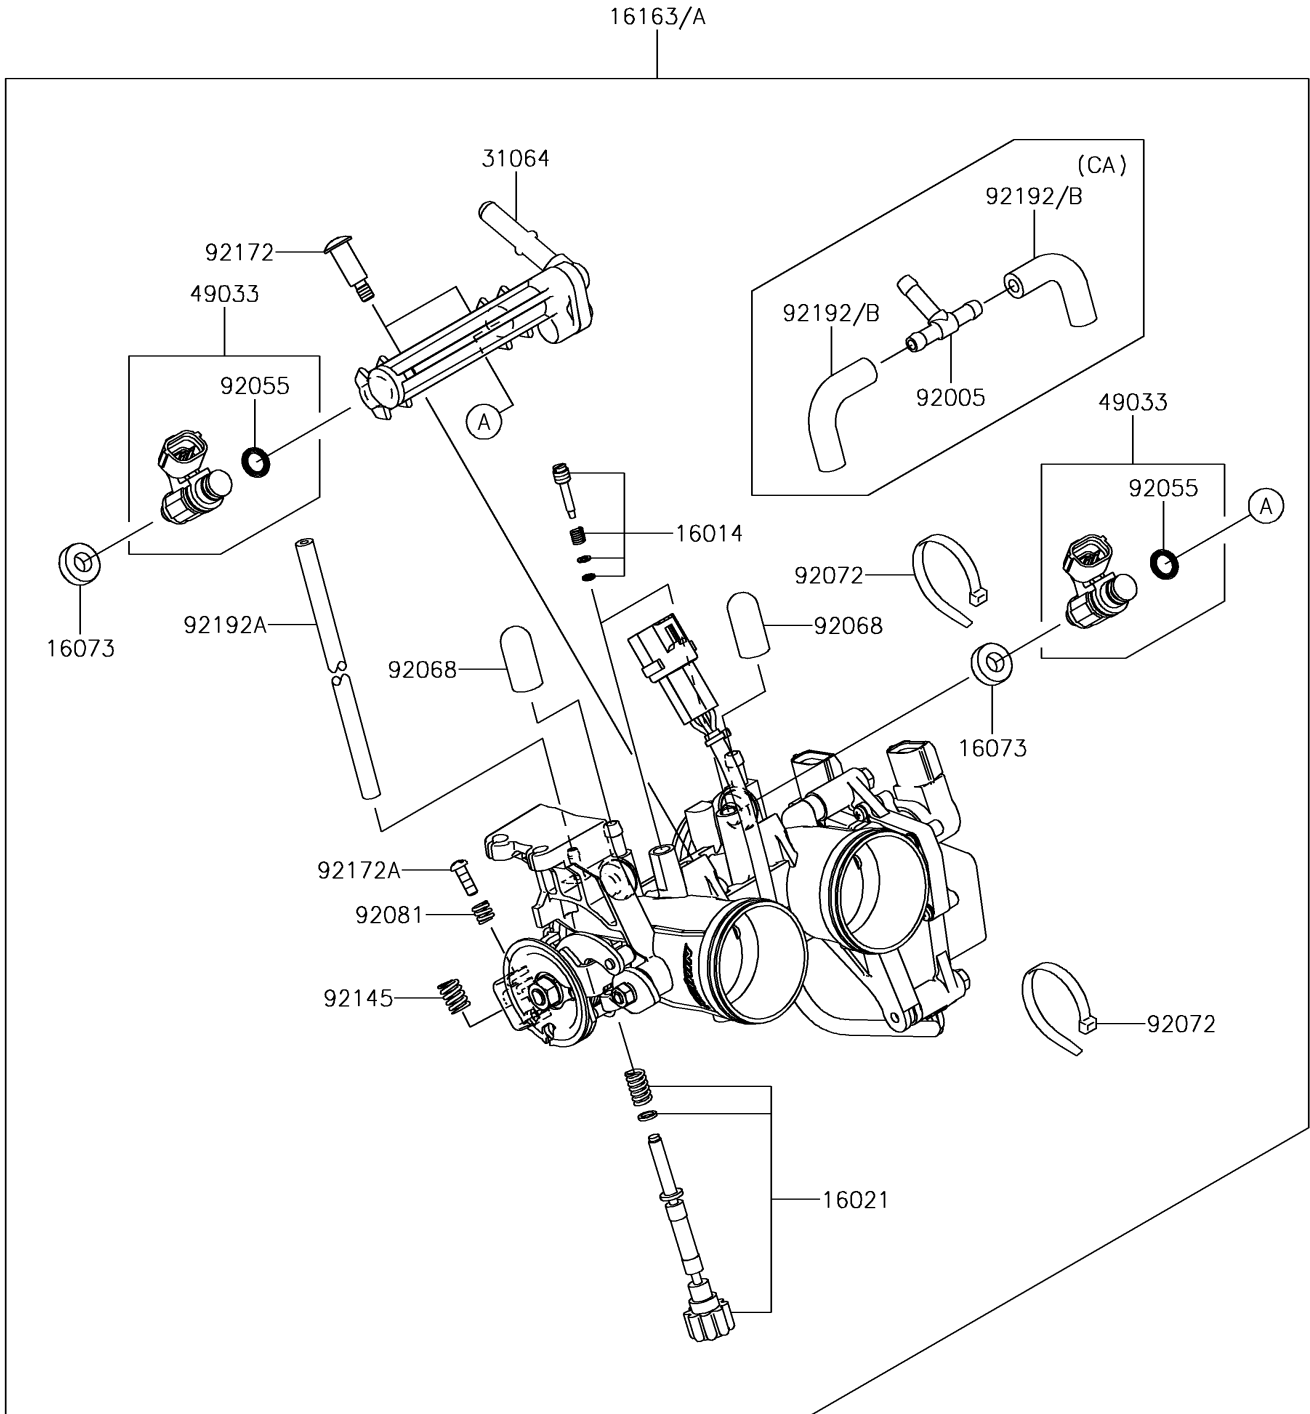

# 2017 Ninja 300 PARTS DIAGRAM

Throttle

E1510

## 2017 Ninja 300 PARTS LIST

### Throttle

ITEM NAME	PART NUMBER	QUANTITY
SCREW-PILOT AIR (Ref # 16014)	16014-0002	2
SCREW-THROTTLE STOP (Ref # 16021)	16021-0027	1
INSULATOR (Ref # 16073)	16073-0129	2
THROTTLE-ASSY (Ref # 16163A)	16163-0750	1
PIPE-COMP,FUEL (Ref # 31064)	31064-0164	1
NOZZLE-INJECTION (Ref # 49033)	49033-0558	2
FITTING,3WAY (Ref # 92005)	92005-0730	1
RING-O,INJECTION NOZZLE (Ref # 92055)	92055-0124	2
BAND,SUB-HARNESS (Ref # 92072)	92072-0012	2
SPRING (Ref # 92081)	92081-1620	1
SPRING (Ref # 92145)	92145-0656	1
SCREW,PIPE INJECTION (Ref # 92172)	92172-0064	2
SCREW (Ref # 92172A)	92172-0129	1
TUBE,3X7X200 (Ref # 92192A)	92192-1170	1
TUBE (Ref # 92192B)	92192-1918	2