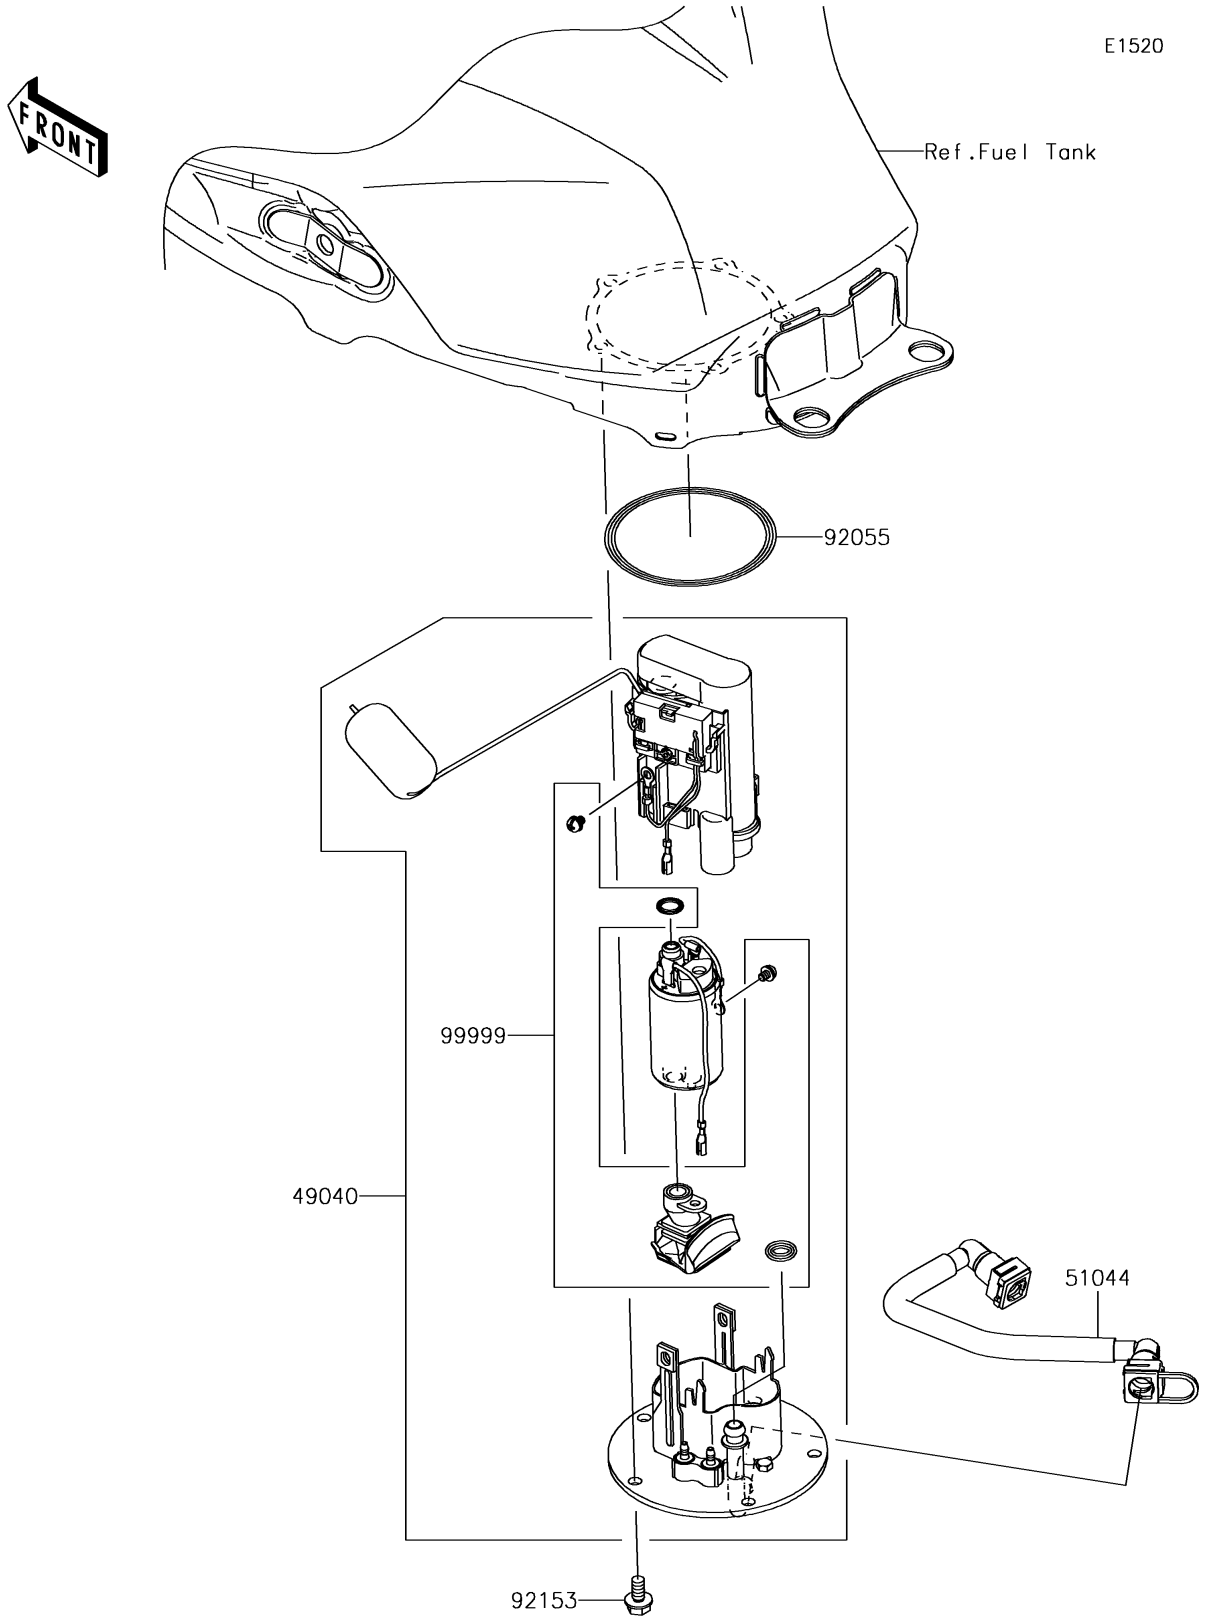

2017 Ninja 300 PARTS DIAGRAM

Fuel Pump

2017 Ninja 300 PARTS LIST

Fuel Pump

ITEM NAME	PART NUMBER	QUANTITY
PUMP-FUEL (Ref # 49040)	49040-0713	1
TUBE-ASSY,FUEL (Ref # 51044)	51044-0852	1
RING-O,74.6X5.7 (Ref # 92055)	92055-0728	1
BOLT,FLANGED,6X12 (Ref # 92153)	92153-1295	5
KIT,FUEL FILTER (Ref # 99999)	99999-0524	1