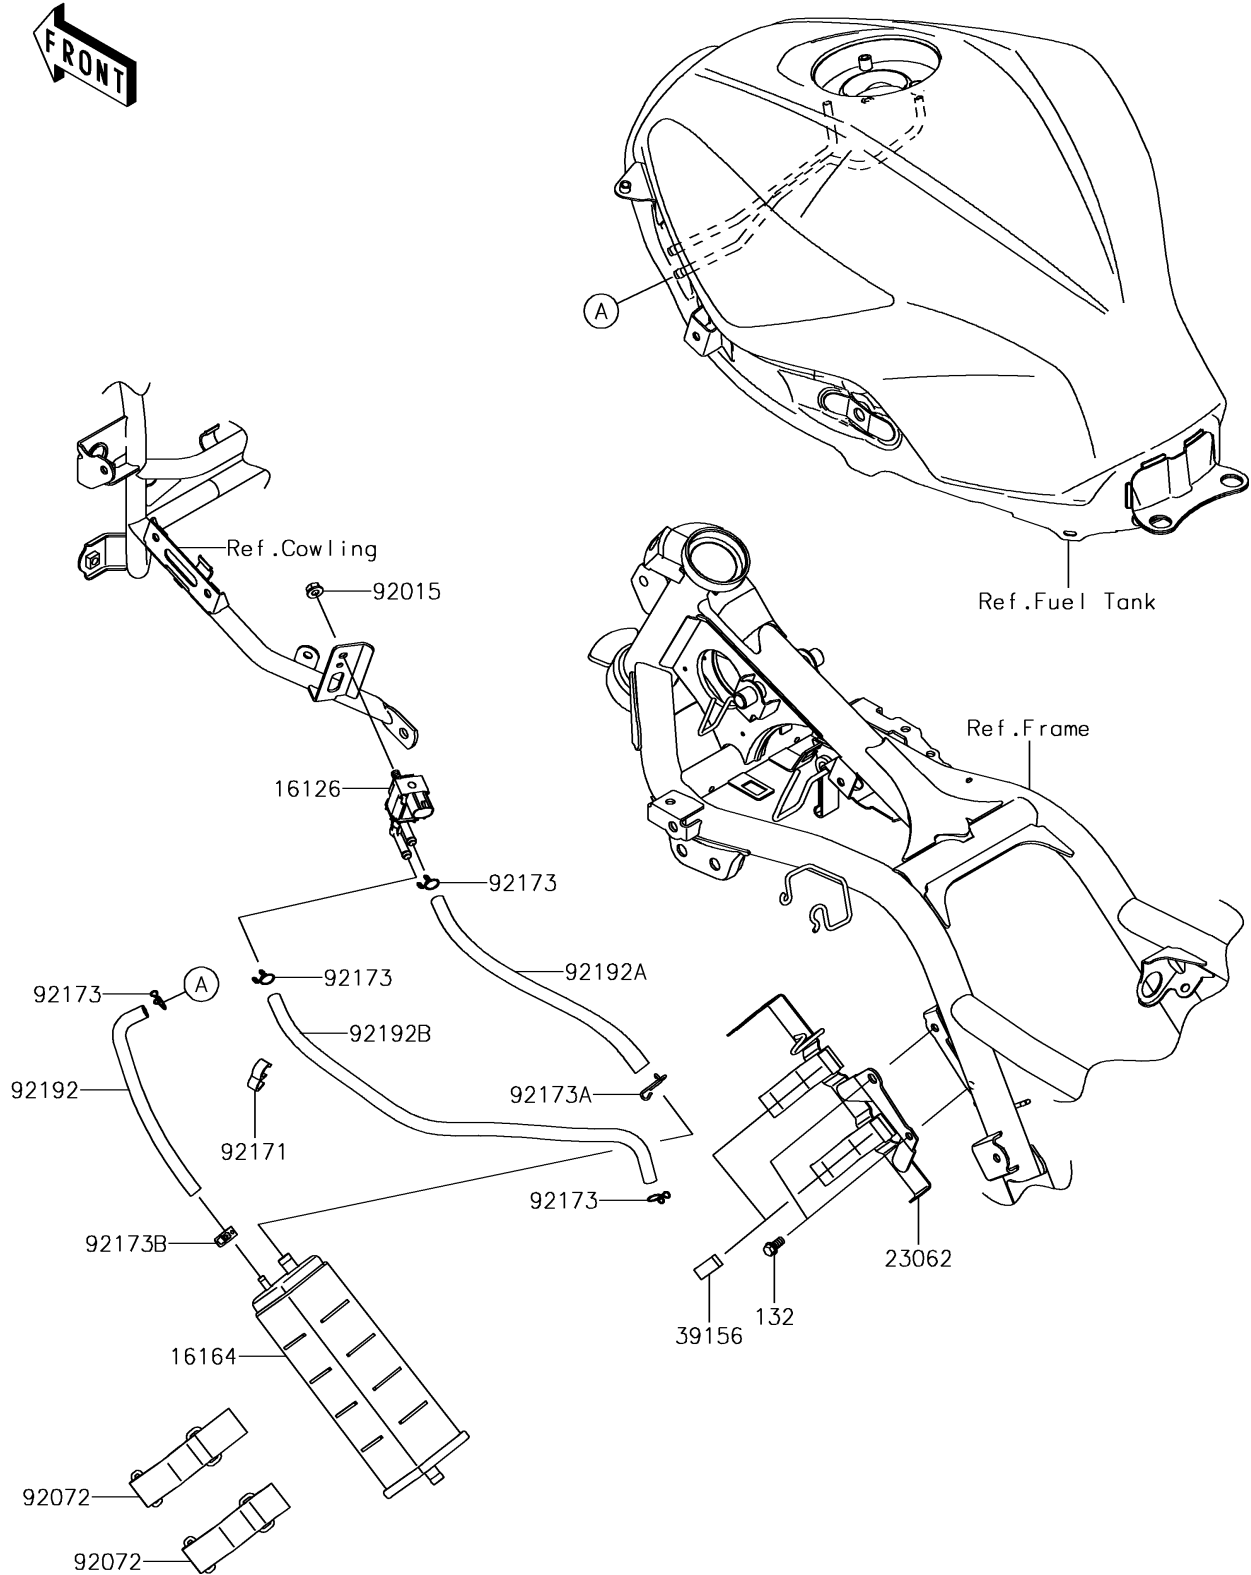

# 2017 Ninja 300 PARTS DIAGRAM

Fuel Evaporative System(CA)

E1650

## 2017 Ninja 300 PARTS LIST

Fuel Evaporative System(CA)

ITEM NAME	PART NUMBER	QUANTITY
BOLT-FLANGED-SMALL,6X12 (Ref # 132)	132BA0612	2
VALVE,SOLENOID (Ref # 16126)	16126-0705	1
CANISTER (Ref # 16164)	16164-0009	1
BRACKET-COMP,CANISTER (Ref # 23062)	23062-0742	1
PAD,10X30X4 (Ref # 39156)	39156-0927	2
NUT,FLANGED,6MM (Ref # 92015)	92015-1367	1
BAND,L=90 (Ref # 92072)	92072-0135	2
CLAMP (Ref # 92171)	92171-1184	1
CLAMP (Ref # 92173)	92173-0050	4
CLAMP,14MM (Ref # 92173A)	92173-0192	1
CLAMP (Ref # 92173B)	92173-1143	1
TUBE,TANK-CANISTER,BLUE (Ref # 92192)	92192-1098	1
TUBE,CANISTER-VALVE,GREEN (Ref # 92192A)	92192-1099	1
TUBE,VALVE-THB,GREEN (Ref # 92192B)	92192-1101	1