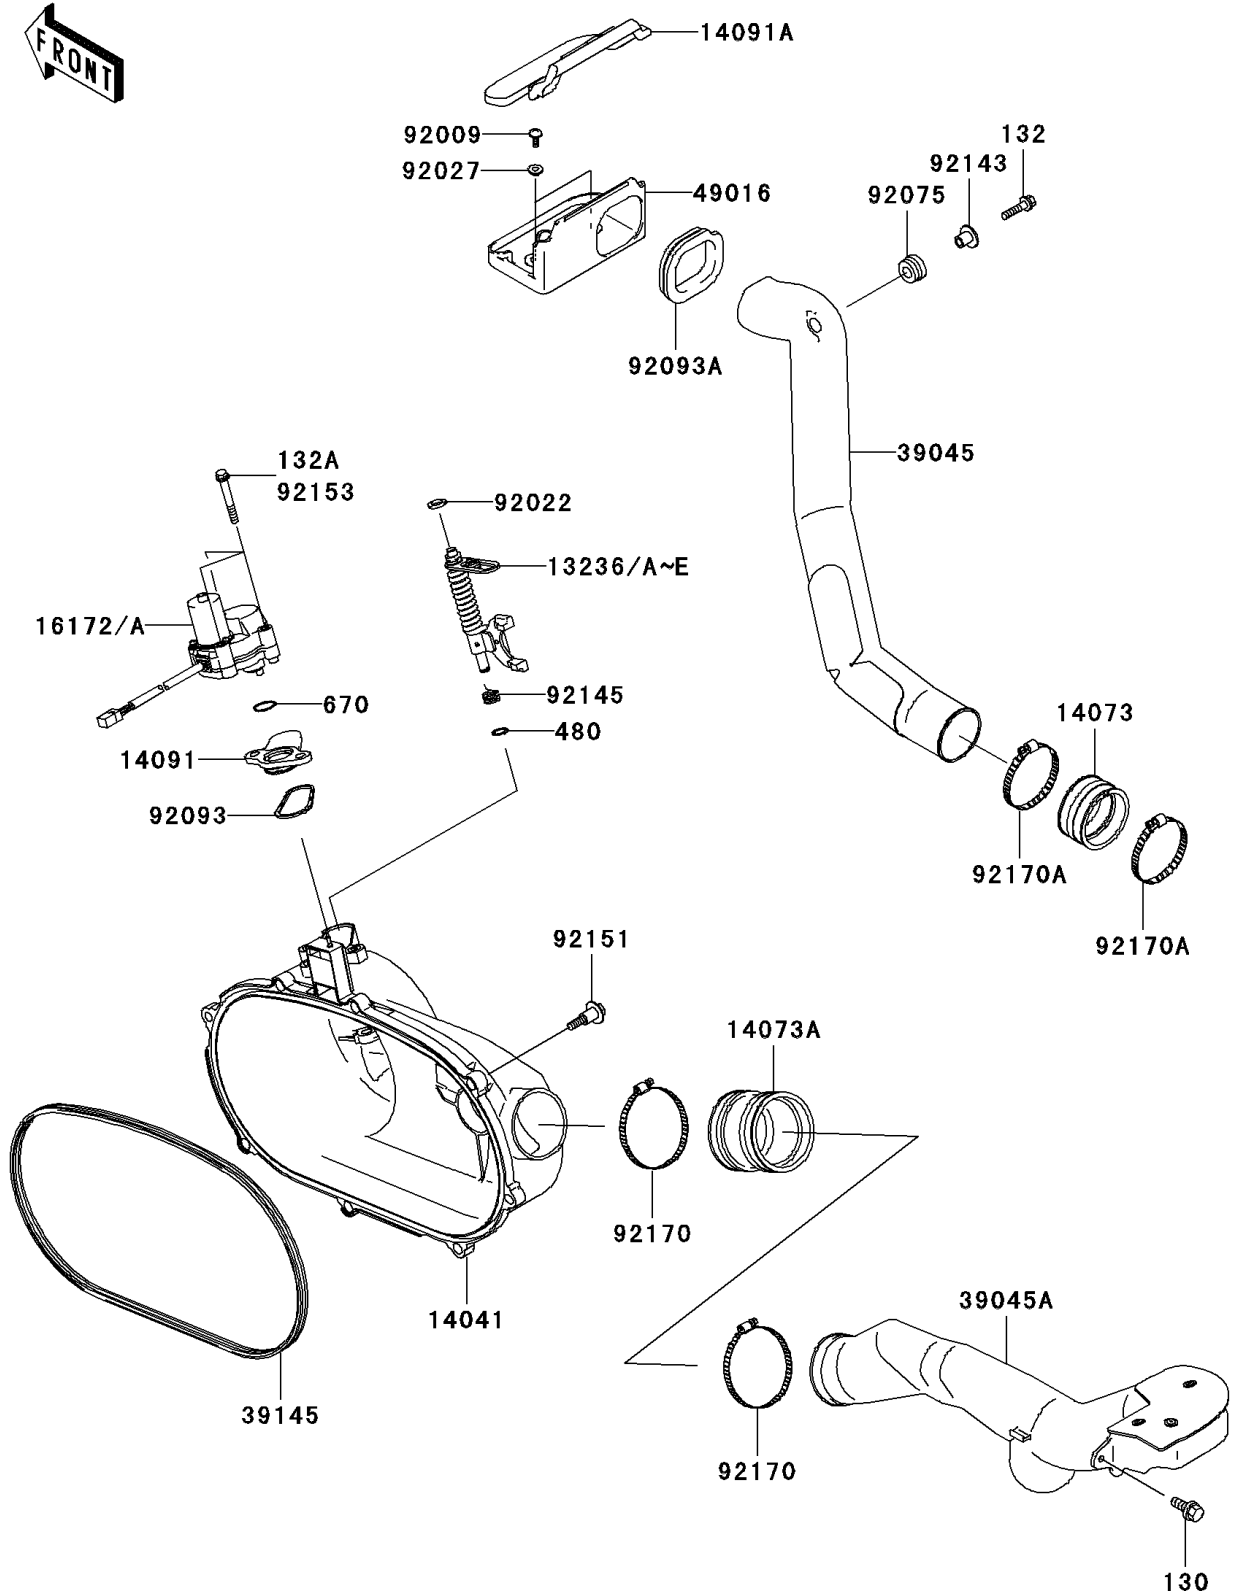

2003 Prairie 360 4X4 PARTS DIAGRAM

Converter Cover/Drive Belt

E1393

2003 Prairie 360 4X4 PARTS LIST

Converter Cover/Drive Belt

ITEM NAME	PART NUMBER	QUANTITY
BOLT-FLANGED,6X14 (Ref # 130)	130G0614	1
BOLT-FLANGED-SMALL (Ref # 132)	132G0625	1
BOLT-FLANGED-SMALL (Ref # 132A)	132J0650	3
CIRCLIP-TYPE-C,10MM (Ref # 480)	480J1000	1
O RING (Ref # 670)	670D3022	1
LEVER-COMP,YELLOW (Ref # 13236C)	13236-1385	AR
LEVER-COMP,GREEN (Ref # 13236D)	13236-1386	AR
LEVER-COMP,PAINT LESS (Ref # 13236E)	13236-1387	1
COVER-COMP,BELT CONVERTER (Ref # 14041)	14041-1156	1
DUCT,AIR FILTER JOINT (Ref # 14073)	14073-1775	1
DUCT,JOINT ENGINE COVER (Ref # 14073A)	14073-1805	1
COVER,ENGINE BRAKE (Ref # 14091)	14091-1421	1
COVER,MUDGUARD (Ref # 14091A)	14091-1500	1
ACTUATOR,BELT CONVERTER (Ref # 16172A)	16172-1063	1
DUCT-ASSY,SNORKEL,IN (Ref # 39045)	39045-1067	1
DUCT-ASSY,SNORKEL,EX (Ref # 39045A)	39045-1068	1
TRIM-SEAL (Ref # 39145)	39145-1135	1
COVER-SEAL,BELT CONVERTER (Ref # 49016)	49016-1218	1
SCREW,TAPPING,5X14 (Ref # 92009)	92009-1197	2
WASHER,10.2X16X1 (Ref # 92022)	92022-1829	1
COLLAR,L=4.6 (Ref # 92027)	92027-1168	2
DAMPER,RUBBER (Ref # 92075)	92075-1123	1
SEAL (Ref # 92093)	92093-1548	1
SEAL,COVER MUDGUARD (Ref # 92093A)	92093-1572	1
COLLAR (Ref # 92143)	92143-1353	1
SPRING (Ref # 92145)	92145-1567	1
BOLT (Ref # 92151)	92151-1686	8
CLAMP (Ref # 92170)	92170-1763	2
CLAMP (Ref # 92170A)	92170-1764	2