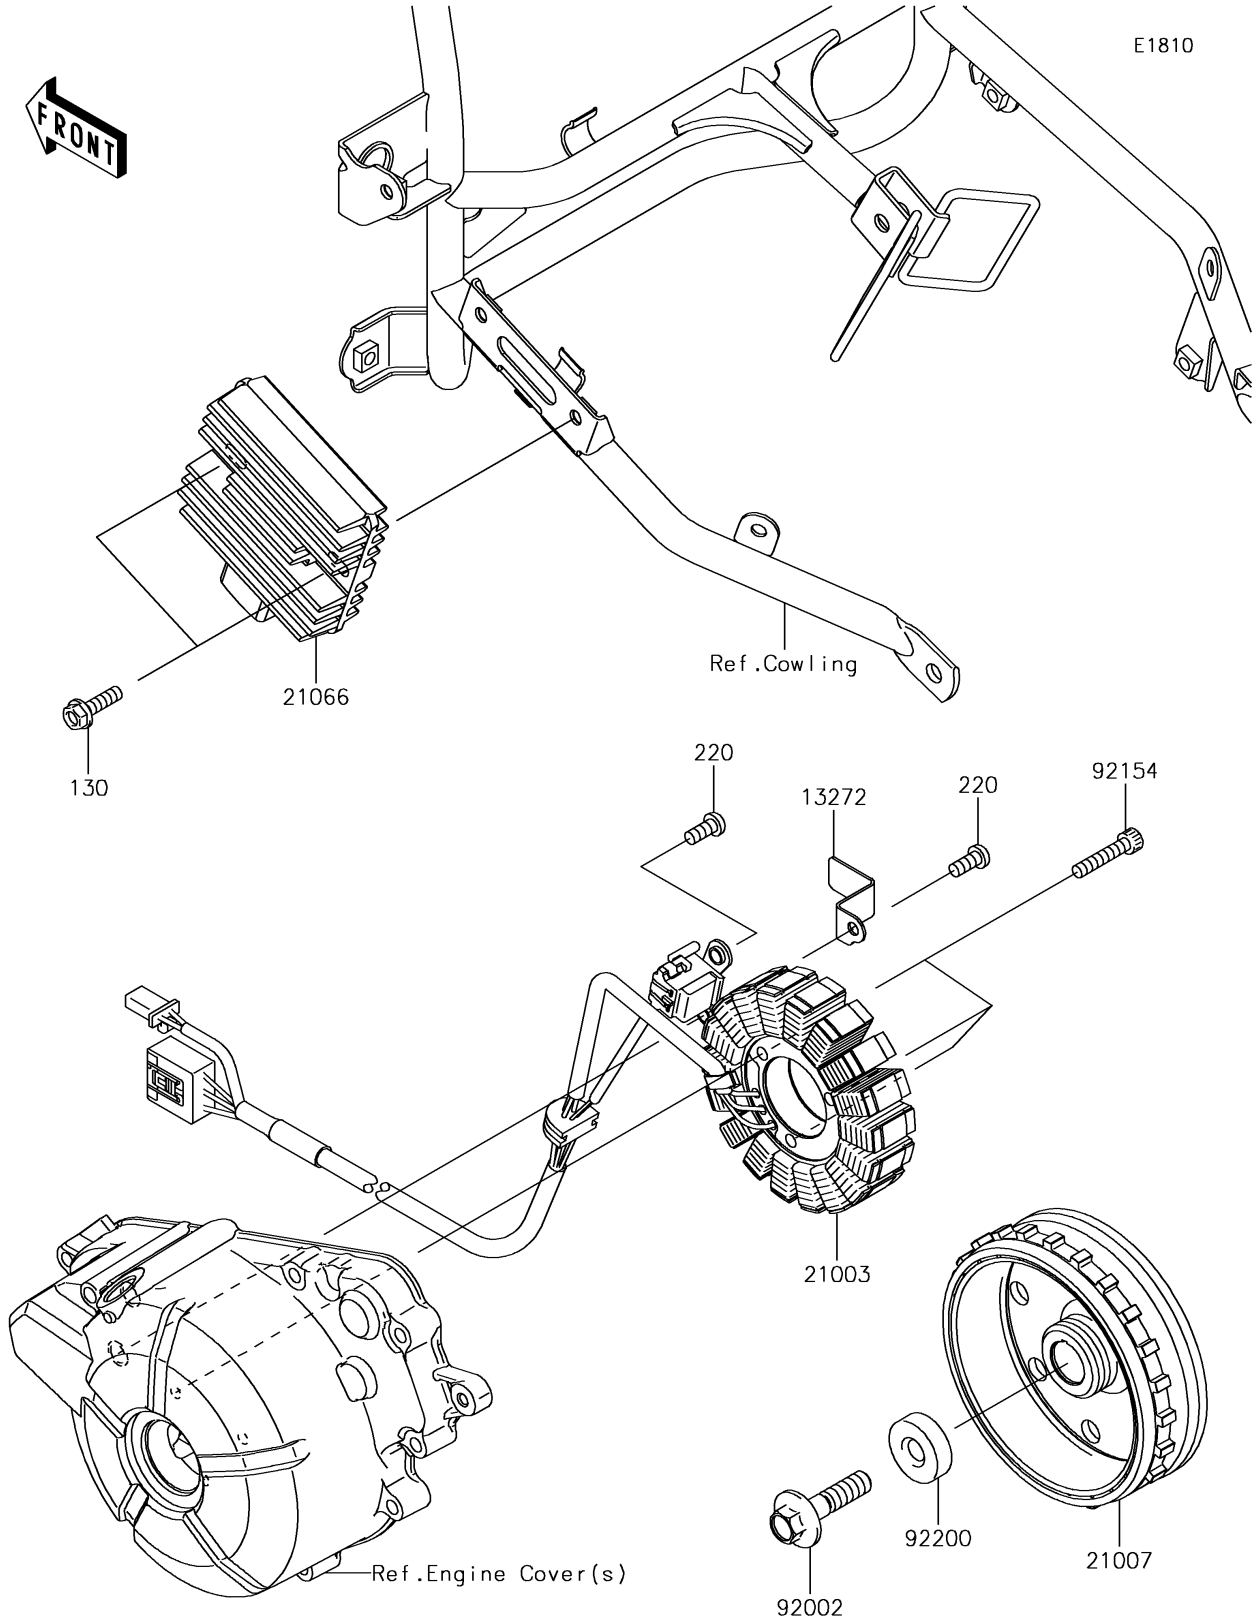

2017 Ninja 300 PARTS DIAGRAM

Generator

2017 Ninja 300 PARTS LIST

Generator

ITEM NAME	PART NUMBER	QUANTITY
BOLT-FLANGED,6X22 (Ref # 130)	130BA0622	2
PLATE (Ref # 13272)	13272-1257	1
STATOR (Ref # 21003)	21003-0128	1
ROTOR (Ref # 21007)	21007-0569	1
REGULATOR-VOLTAGE (Ref # 21066)	21066-0732	1
SCREW-PAN-CROS,6X14 (Ref # 220)	220AA0614	2
BOLT,FLANGED,10X40 (Ref # 92002)	92002-1296	1
BOLT,SOCKET,6X30 (Ref # 92154)	92154-0962	3
WASHER,10X30X9 (Ref # 92200)	92200-0790	1