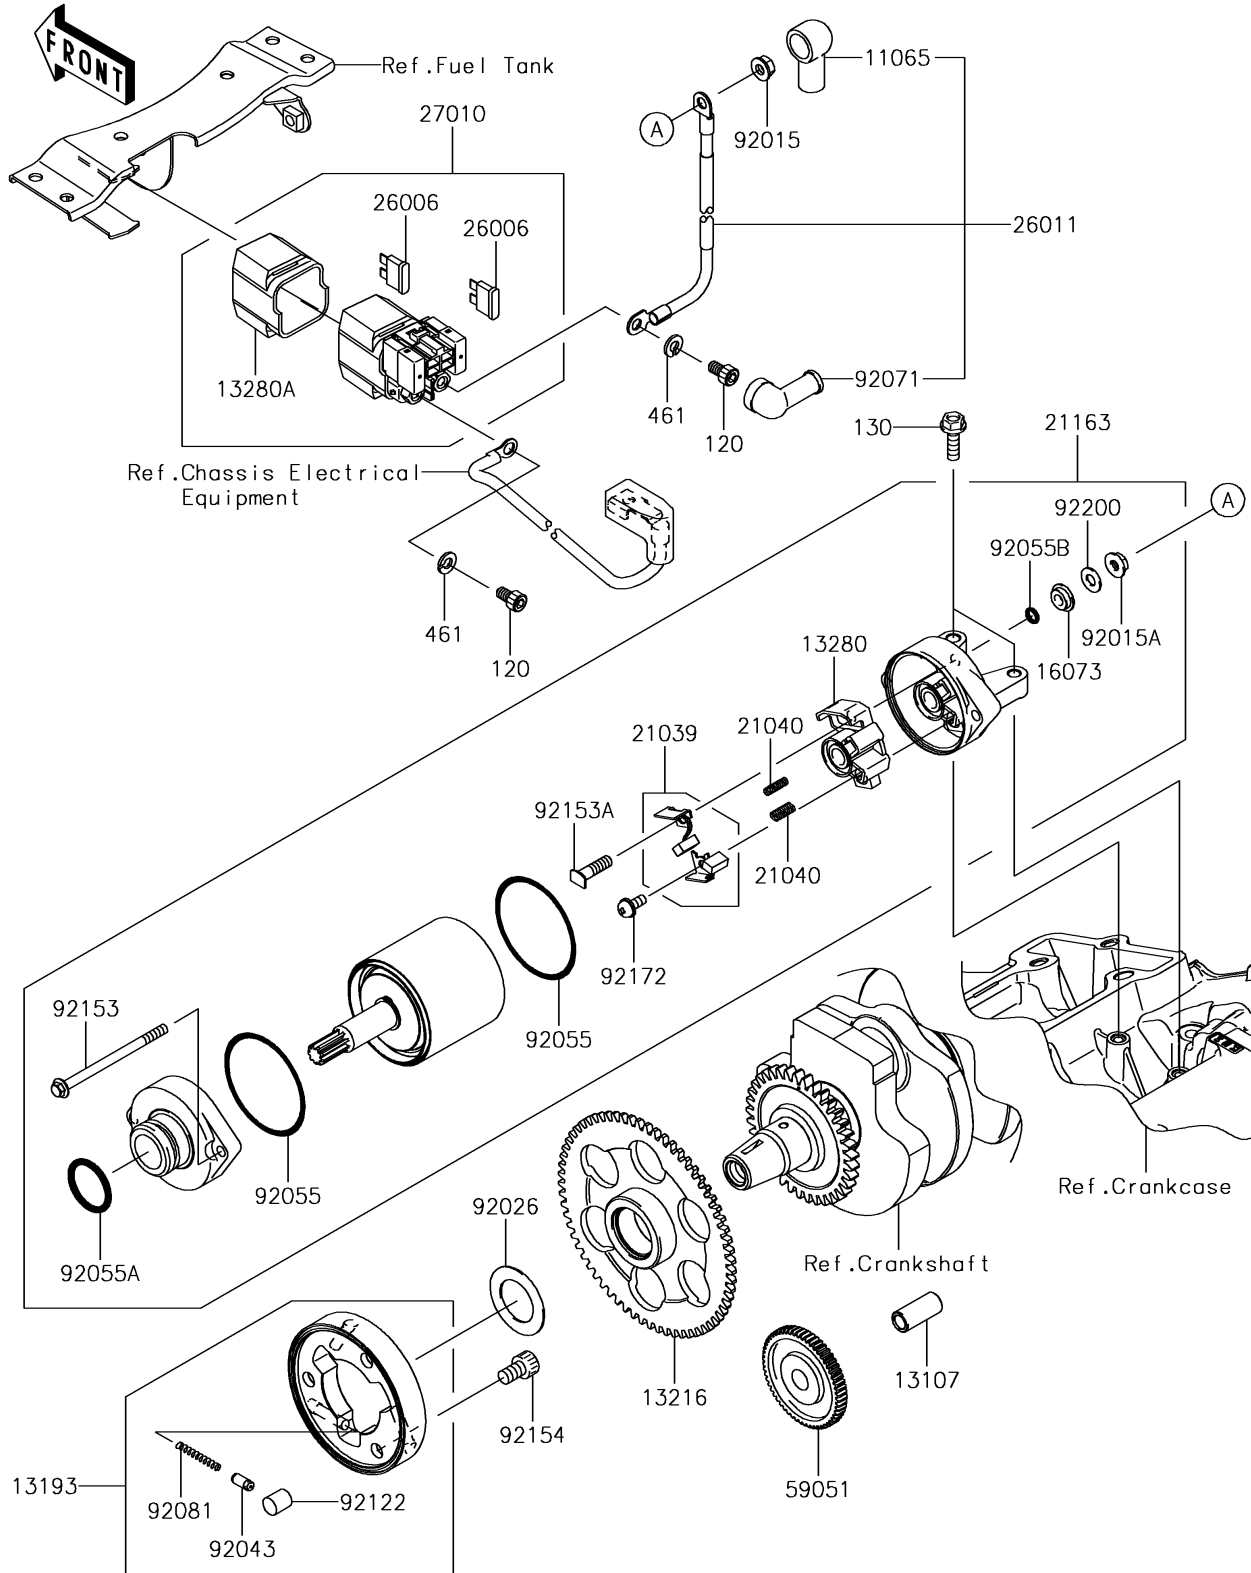

2017 Ninja 300 PARTS DIAGRAM

Starter Motor

E1840

2017 Ninja 300 PARTS LIST

Starter Motor

ITEM NAME	PART NUMBER	QUANTITY
CAP (Ref # 11065)	11065-0213	1
BOLT-SOCKET,6X10 (Ref # 120)	120CB0610	2
BOLT-FLANGED,6X20 (Ref # 130)	130BA0620	2
SHAFT,7.8X12X26.5 (Ref # 13107)	13107-0743	1
CLUTCH-ASSY-ONEWAY (Ref # 13193)	13193-1002	1
GEAR-COMP,ONEWAY CLUTCH,65T (Ref # 13216)	13216-0880	1
HOLDER (Ref # 13280)	13280-0261	1
HOLDER (Ref # 13280A)	13280-0301	1
INSULATOR (Ref # 16073)	16073-0053	1
BRUSH,CARBON SET (Ref # 21039)	21039-0005	1
SPRING-BRUSH (Ref # 21040)	21040-0003	2
STARTER-ELECTRIC (Ref # 21163)	21163-0717	1
FUSE,BLADE,30A,GREEN (Ref # 26006)	26006-1006	2
WIRE-LEAD,STARTER (Ref # 26011)	26011-0808	1
SWITCH,MAGNETIC (Ref # 27010)	27010-0099	1
WASHER-SPRING,6MM (Ref # 461)	461DA0600	2
GEAR-SPUR,IDLER (Ref # 59051)	59051-0722	1
NUT,FLANGED,6MM (Ref # 92015)	92015-1367	1
NUT,STARTER MOTOR (Ref # 92015A)	92015-1476	1
SPACER,25.2X40X1.0 (Ref # 92026)	92026-0846	1
PIN (Ref # 92043)	92043-132	3
RING-O (Ref # 92055)	92055-0136	2
RING-O (Ref # 92055A)	92055-1276	1
RING-O,4.5X2.0 (Ref # 92055B)	92055-1370	1
GROMMET (Ref # 92071)	92071-0705	1
SPRING,COIL (Ref # 92081)	92081-159	3
ROLLER (Ref # 92122)	92122-006	3
BOLT,SET (Ref # 92153)	92153-1851	2
BOLT (Ref # 92153A)	92153-1866	1

2017 Ninja 300 PARTS LIST

Starter Motor

ITEM NAME	PART NUMBER	QUANTITY
BOLT,SOCKET,8X13 (Ref # 92154)	92154-0175	3
SCREW (Ref # 92172)	92172-0334	1
WASHER (Ref # 92200)	92200-0386	1