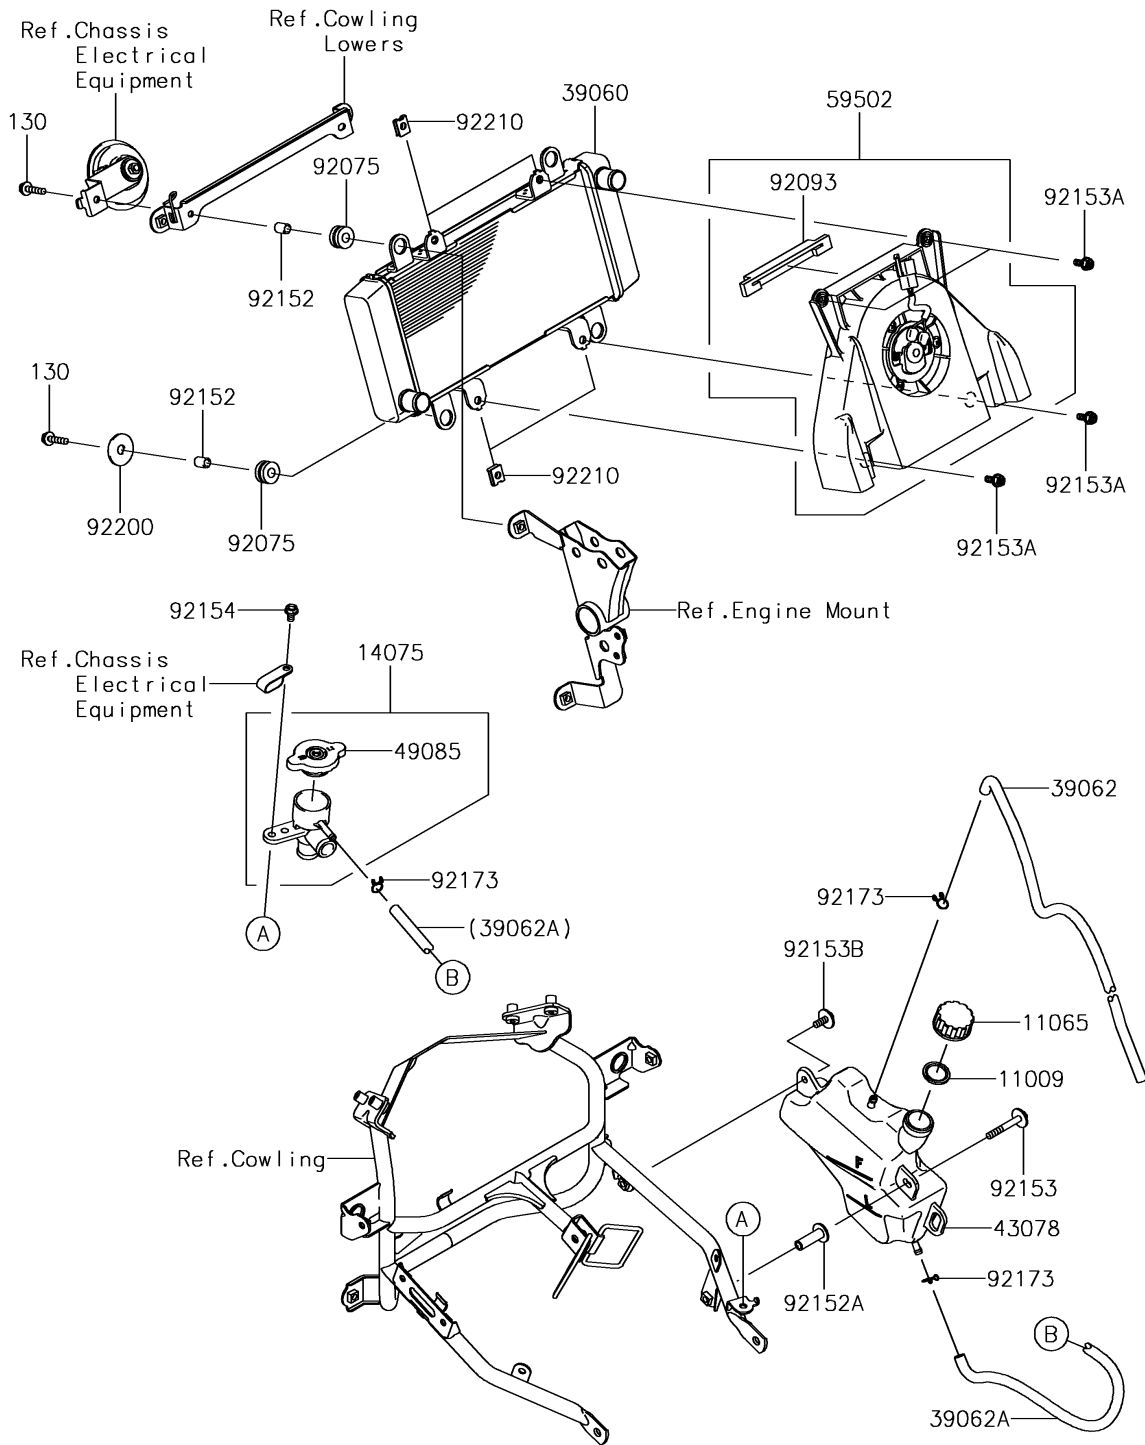

2017 Ninja 300 PARTS DIAGRAM

Radiator

E3032

2017 Ninja 300 PARTS LIST

Radiator

ITEM NAME	PART NUMBER	QUANTITY
GASKET,RESERVOIR TANK CAP (Ref # 11009)	11009-1145	1
CAP (Ref # 11065)	11065-0969	1
BOLT-FLANGED,6X25 (Ref # 130)	130BA0625	4
CAP-ASSY,RADIATOR (Ref # 14075)	14075-1061	1
RADIATOR (Ref # 39060)	39060-0710	1
HOSE-COOLING,OVERFLOW (Ref # 39062)	39062-0335	1
HOSE-COOLING,RESERVOIR (Ref # 39062A)	39062-0629	1
RESERVOIR (Ref # 43078)	43078-0558	1
CAP-ASSY-PRESSURE (Ref # 49085)	49085-1066	1
FAN-ASSY (Ref # 59502)	59502-0050	1
DAMPER,10X24X12 (Ref # 92075)	92075-1690	4
SEAL (Ref # 92093)	92093-0587	1
COLLAR,6.8X10X13 (Ref # 92152)	92152-0846	4
COLLAR,L=29 (Ref # 92152A)	92152-1591	1
BOLT,6X45 (Ref # 92153)	92153-0003	1
BOLT (Ref # 92153A)	92153-0531	4
BOLT,FLANGED-SMALL,6X16 (Ref # 92153B)	92153-1798	1
BOLT,UPSET-WP,6X16 (Ref # 92154)	92154-0961	1
CLAMP (Ref # 92173)	92173-0050	3
WASHER,6.5X24X1.6 (Ref # 92200)	92200-0789	2
NUT (Ref # 92210)	92210-1323	4