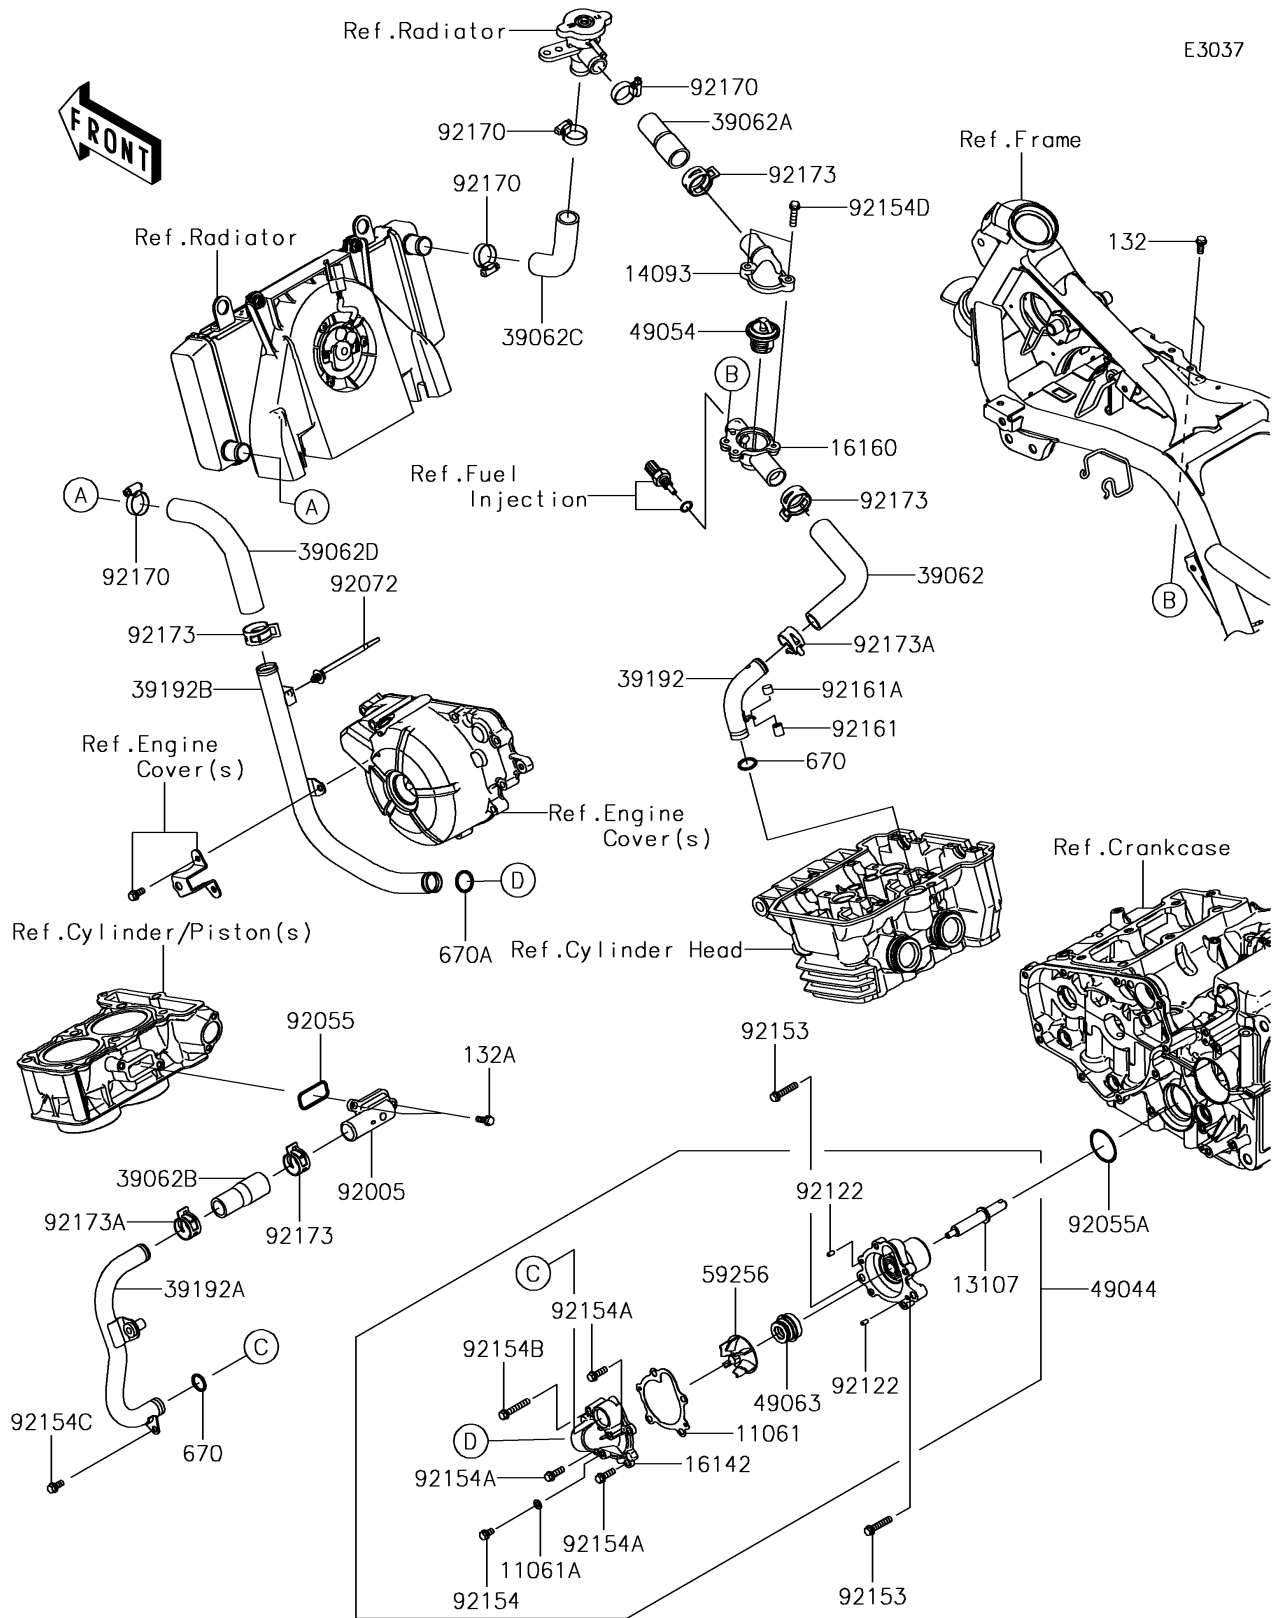

2017 Ninja 300 PARTS DIAGRAM

Water Pipe

2017 Ninja 300 PARTS LIST

Water Pipe

ITEM NAME	PART NUMBER	QUANTITY
GASKET (Ref # 11061)	11061-0795	1
GASKET,DRAIN (Ref # 11061A)	11061-0875	1
SHAFT (Ref # 13107)	13107-0742	1
BOLT-FLANGED-SMALL,6X14 (Ref # 132)	132BA0614	2
BOLT-FLANGED-SMALL,6X16 (Ref # 132A)	132BA0616	2
COVER,THERMOSTAT (Ref # 14093)	14093-0224	1
COVER-PUMP (Ref # 16142)	16142-0708	1
BODY,THERMO.,LWR (Ref # 16160)	16160-0762	1
HOSE-COOLING,THERMO.-HEAD (Ref # 39062)	39062-0691	1
HOSE-COOLING,THERMO.-CAP (Ref # 39062A)	39062-0692	1
HOSE-COOLING,W/P-CYLINDER (Ref # 39062B)	39062-0693	1
HOSE-COOLING,RAD.-CAP (Ref # 39062C)	39062-0694	1
HOSE-COOLING,RAD.-W/P (Ref # 39062D)	39062-0695	1
PIPE-WATER,HEAD-THERMO (Ref # 39192)	39192-0590	1
PIPE-WATER,W/P-CYLINDER (Ref # 39192A)	39192-0600	1
PIPE-WATER,RAD.-W/P (Ref # 39192B)	39192-0604	1
PUMP-WATER (Ref # 49044)	49044-0554	1
THERMOSTAT (Ref # 49054)	49054-1056	1
SEAL-MECHANICAL,WATER (Ref # 49063)	49063-1055	1
IMPELLER (Ref # 59256)	59256-0554	1
O RING,16MM (Ref # 670)	670B2016	2
O RING,18MM (Ref # 670A)	670B2018	1
FITTING,CYLINDER (Ref # 92005)	92005-0777	1
RING-O,2.4MM (Ref # 92055)	92055-0735	1
RING-O,34.4X3.1 (Ref # 92055A)	92055-0736	1
BAND,OS170-FT7(BLACK) (Ref # 92072)	92072-1414	1
ROLLER,4X8 (Ref # 92122)	92122-0557	2
BOLT,6X30 (Ref # 92153)	92153-0832	2
BOLT,FLANGED,6X10 (Ref # 92154)	92154-0950	1

2017 Ninja 300 PARTS LIST

Water Pipe

ITEM NAME	PART NUMBER	QUANTITY
BOLT,FLANGED-SMALL,6X18 (Ref # 92154A)	92154-1062	3
BOLT,FLANGED-SMALL,6X35 (Ref # 92154B)	92154-1063	1
BOLT,FLANGED,6X12 (Ref # 92154C)	92154-1140	1
BOLT,FLANGED,6X25 (Ref # 92154D)	92154-1212	2
DAMPER,10X11.5 (Ref # 92161)	92161-0690	1
DAMPER,10X7.5 (Ref # 92161A)	92161-0691	1
CLAMP,COOLING HOSE (Ref # 92170)	92170-1033	4
CLAMP (Ref # 92173)	92173-1416	4
CLAMP (Ref # 92173A)	92173-1417	2