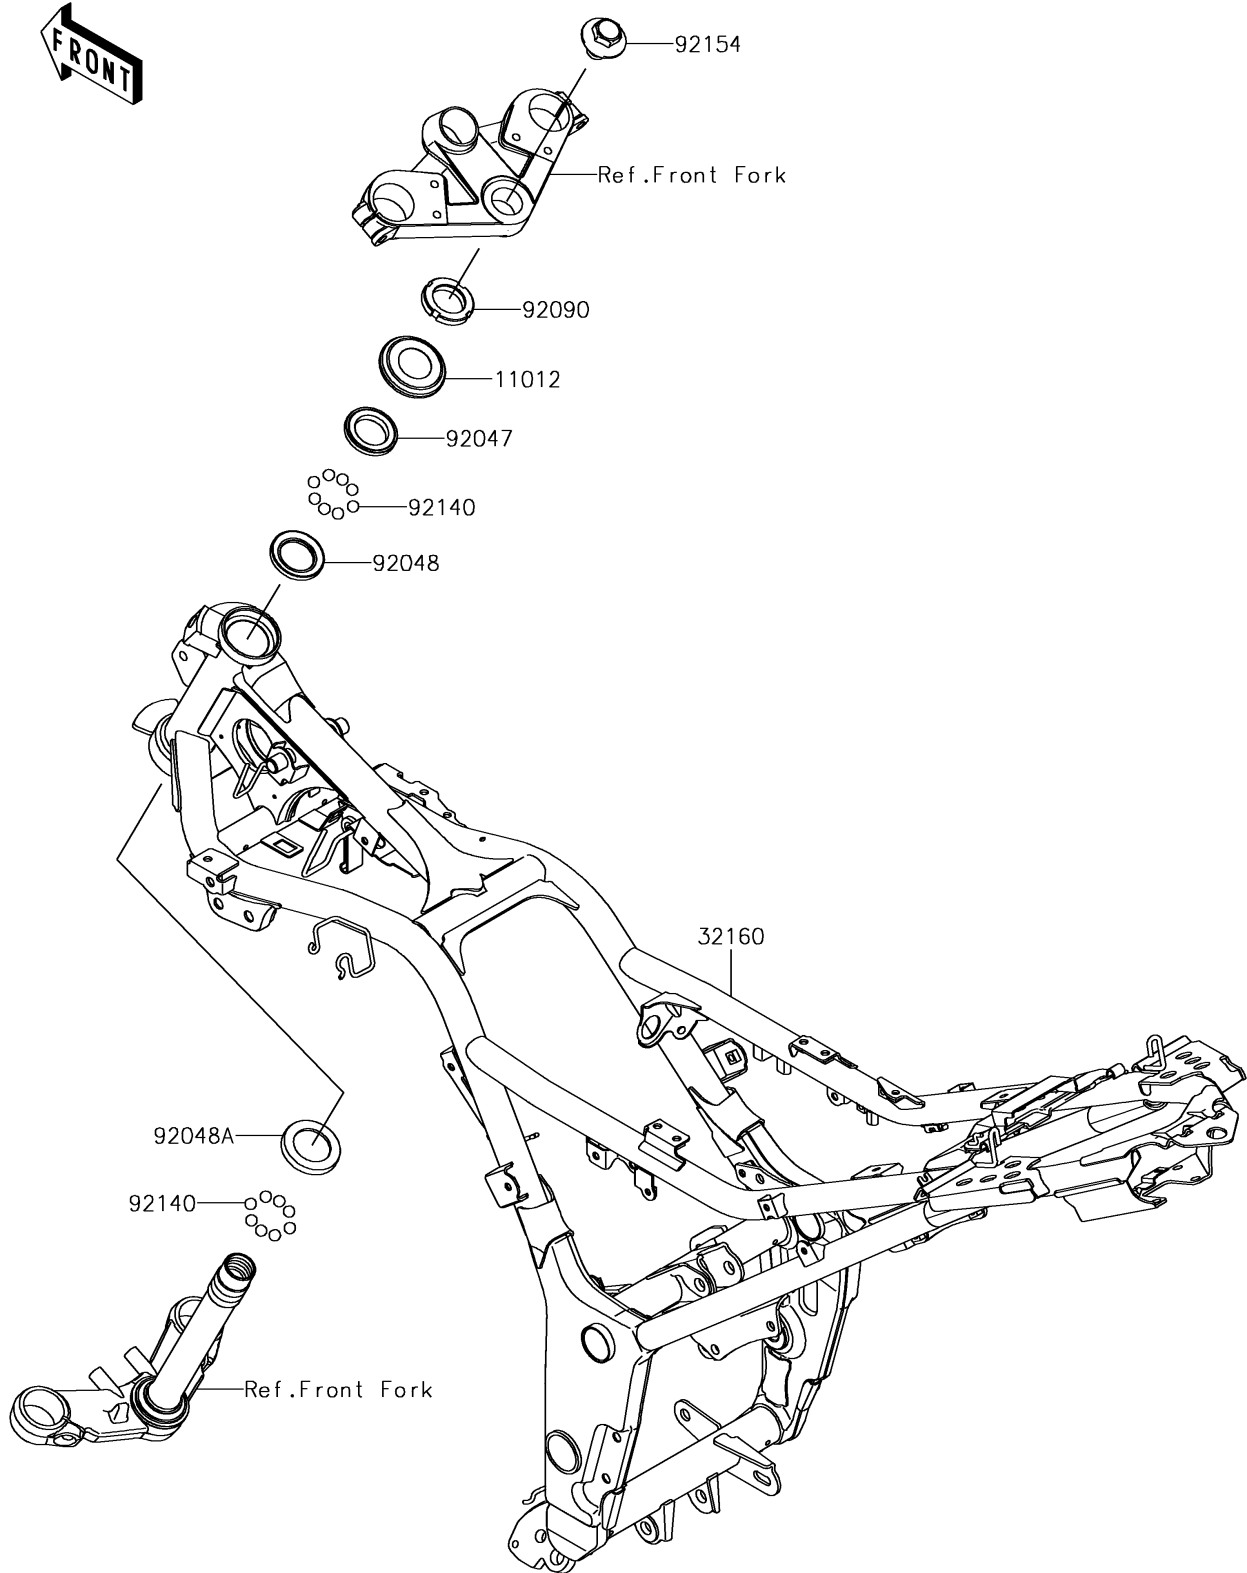

# 2017 Ninja 300 PARTS DIAGRAM

Frame

F2120

## 2017 Ninja 300 PARTS LIST

### Frame

ITEM NAME	PART NUMBER	QUANTITY
CAP,STEERING STEM (Ref # 11012)	11012-1898	1
FRAME-COMP,F.S.BLACK (Ref # 32160)	32160-0783-18R	1
RACE,STEERING STEM BEARING (Ref # 92047)	92047-011	1
RACE,STEERING STEM BEARING (Ref # 92048)	92048-006	1
RACE,STEERING STEM BEARING (Ref # 92048A)	92048-008	1
NUT,30MM (Ref # 92090)	92090-007	1
BALL,6.35MM (Ref # 92140)	92140-0008	39
BOLT,FLANGED,16X22 (Ref # 92154)	92154-1152	1