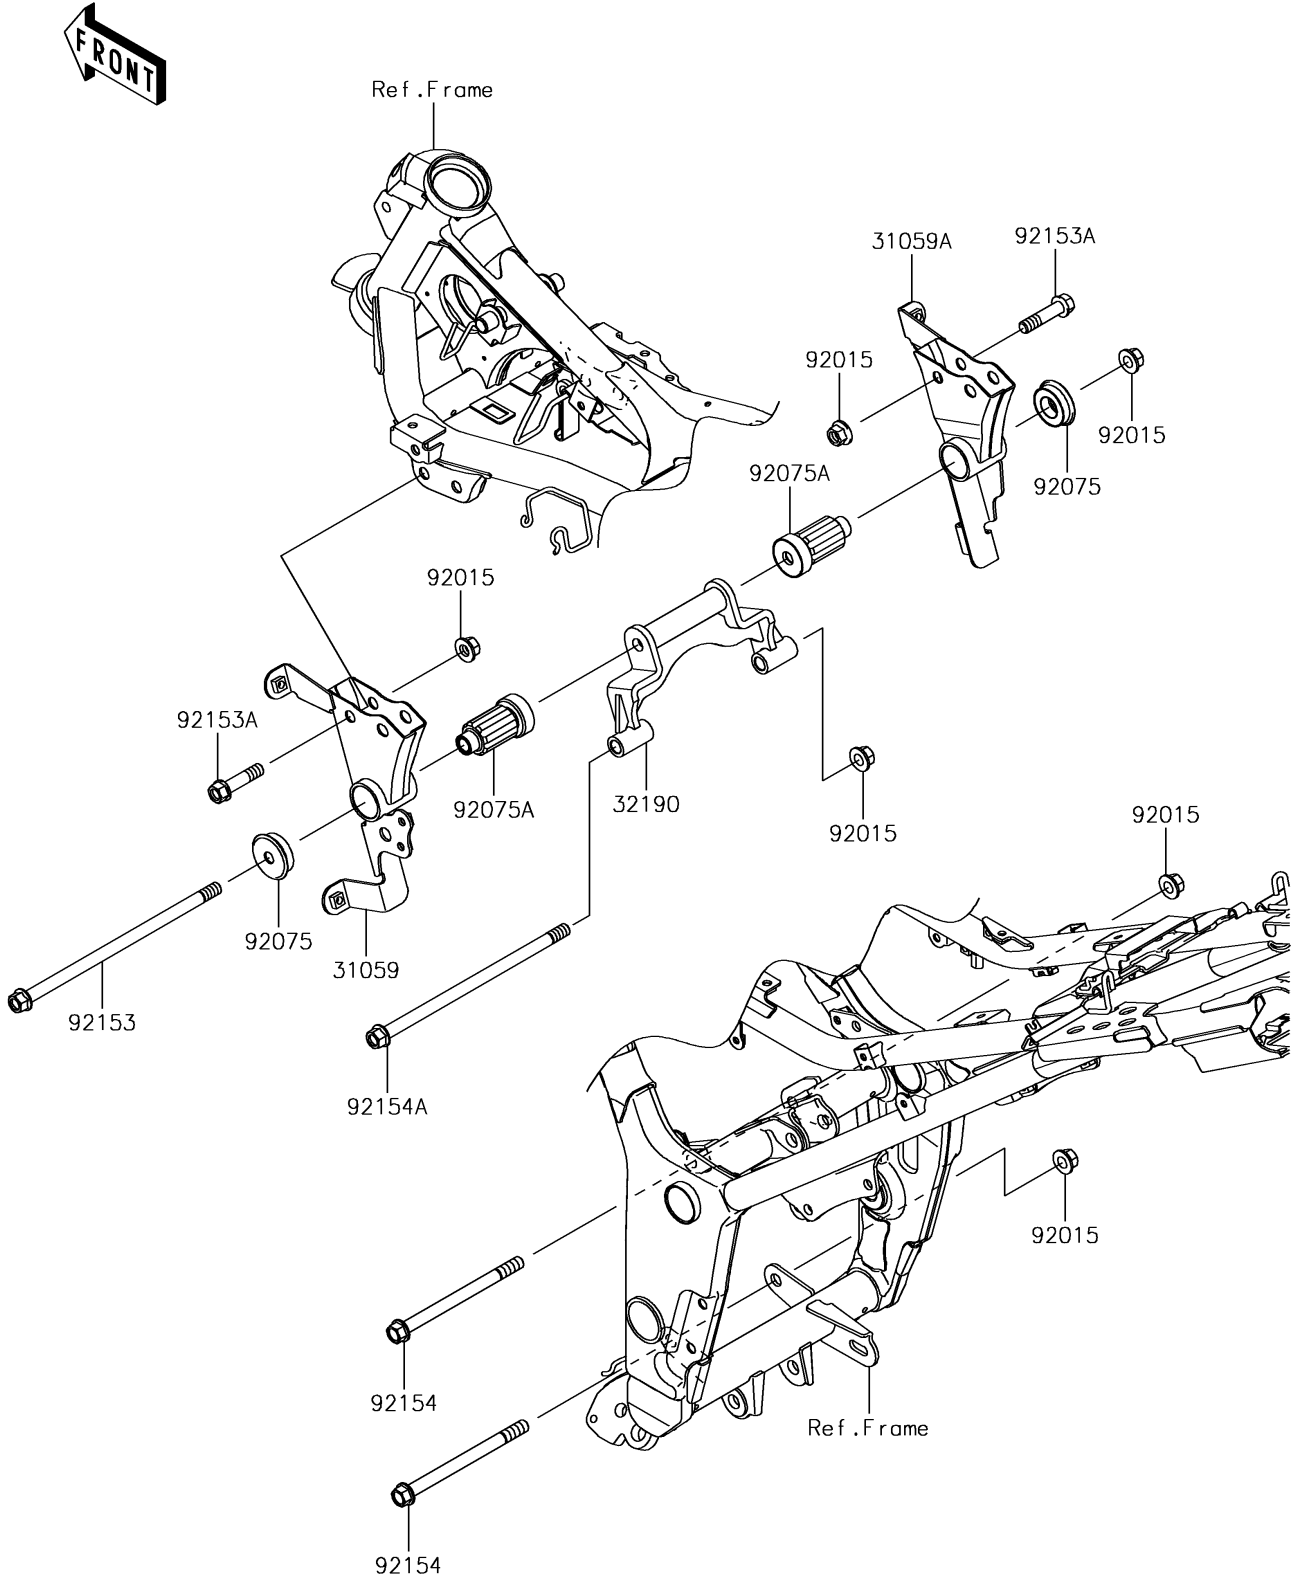

2017 Ninja 300 PARTS DIAGRAM

Engine Mount

F2122

2017 Ninja 300 PARTS LIST

Engine Mount

ITEM NAME	PART NUMBER	QUANTITY
BRACKET-COMP-ENGINE,LH (Ref # 31059)	31059-0061	1
BRACKET-COMP-ENGINE,RH (Ref # 31059A)	31059-0062	1
BRACKET-ENGINE (Ref # 32190)	32190-0629	1
NUT,FLANGED,10MM (Ref # 92015)	92015-1415	8
DAMPER,ENGINE MOUNT (Ref # 92075)	92075-1738	2
DAMPER,ENGINE MOUNT,MAIN (Ref # 92075A)	92075-1739	2
BOLT,FLANGED,10X240 (Ref # 92153)	92153-0559	1
BOLT,FLANGED,10X42 (Ref # 92153A)	92153-1957	4
BOLT,FLANGED,10X135 (Ref # 92154)	92154-0359	2
BOLT,FLANGED,10X210 (Ref # 92154A)	92154-0360	1