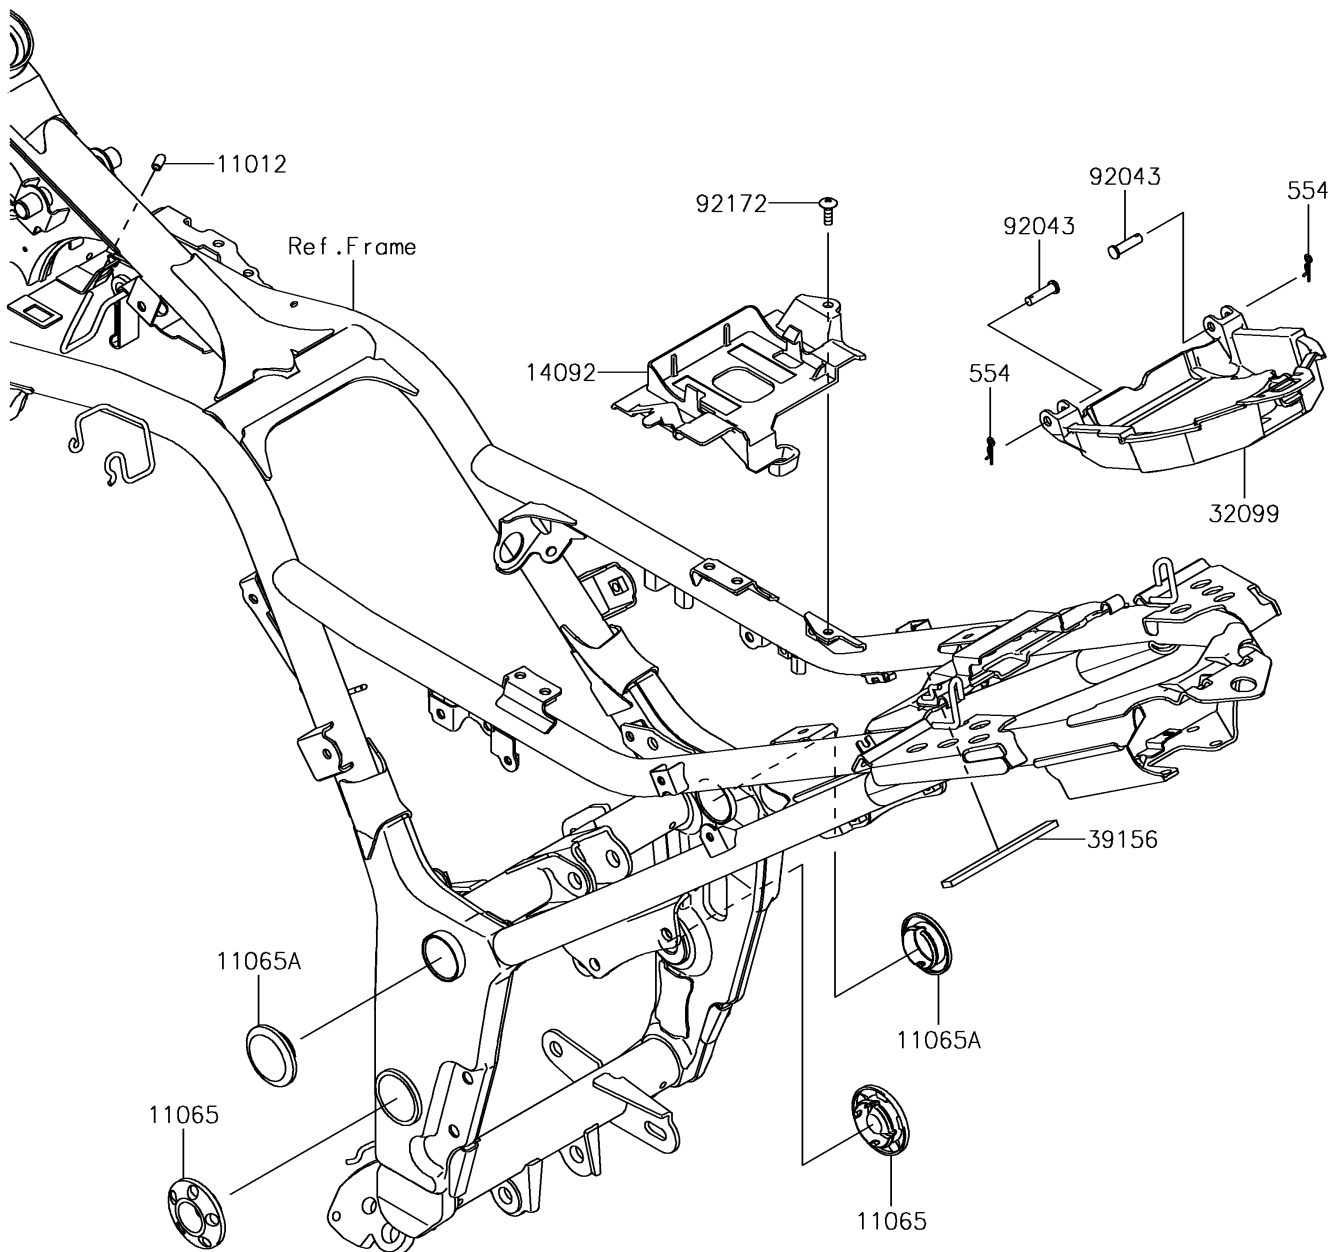

2017 Ninja 300 PARTS DIAGRAM

Frame Fittings

F2131

2017 Ninja 300 PARTS LIST

Frame Fittings

ITEM NAME	PART NUMBER	QUANTITY
CAP (Ref # 11012)	11012-1438	1
CAP,SWING ARM BRACKET,F.S.BLK (Ref # 11065)	11065-0262-18T	2
CAP,SWING ARM BRACKET,F.S.BLK (Ref # 11065A)	11065-0748-18T	2
COVER,BATTERY (Ref # 14092)	14092-0920	1
CASE,TOOL (Ref # 32099)	32099-0721	1
PAD,10X105X4 (Ref # 39156)	39156-1753	1
PIN-SNAP,1.2X21.2 (Ref # 554)	554DA0600	2
PIN,6X23 (Ref # 92043)	92043-0746	2
SCREW,5X16 (Ref # 92172)	92172-0322	1