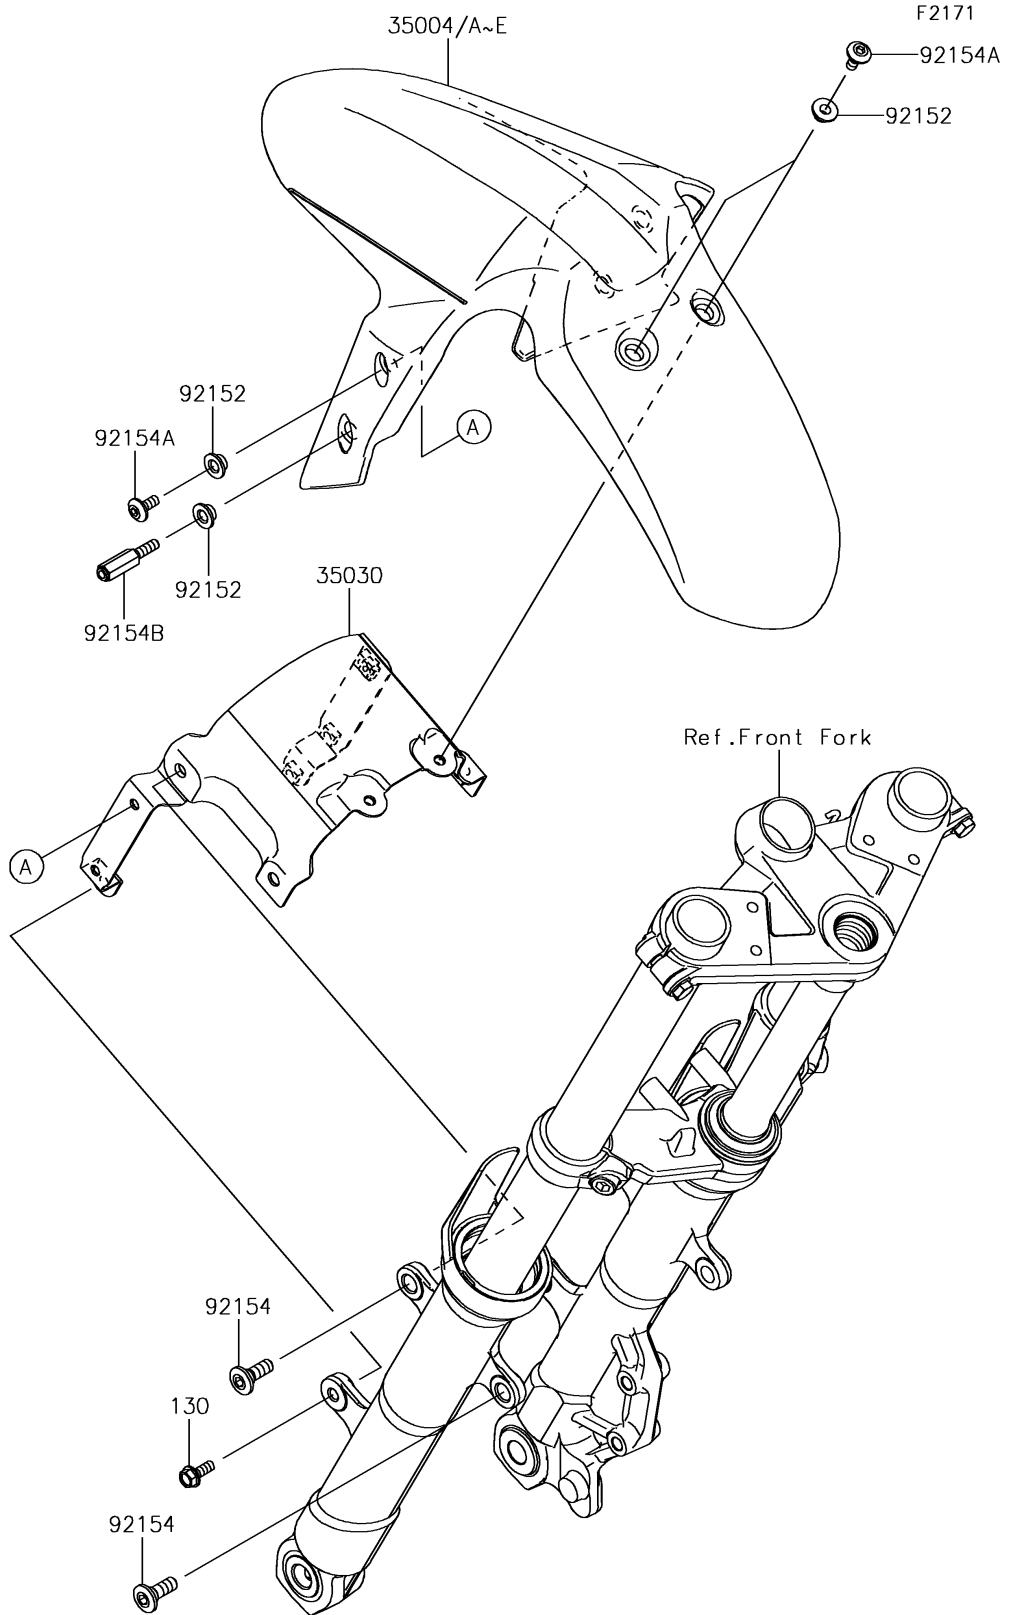

2016 Ninja 300 PARTS DIAGRAM

Front Fender(s)

2016 Ninja 300 PARTS LIST

Front Fender(s)

ITEM NAME	PART NUMBER	QUANTITY
BOLT-FLANGED,6X18 (Ref # 130)	130BA0618	2
FENDER-FRONT,P.RED (Ref # 35004)	35004-0318-234	1
FENDER-FRONT,M.M.C.GRAY (Ref # 35004A)	35004-0318-51B	1
FENDER-FRONT,L.GREEN (Ref # 35004D)	35004-0318-777	1
BRACE-ASSY,FRONT FENDER (Ref # 35030)	35030-0055	1
COLLAR,6.8X10(16)X6.6 (Ref # 92152)	92152-0842	6
BOLT,SOCKET,8X23 (Ref # 92154)	92154-0300	4
BOLT,SOCKET,6X14 (Ref # 92154A)	92154-0932	4
BOLT,6X20 (Ref # 92154B)	92154-1020	2