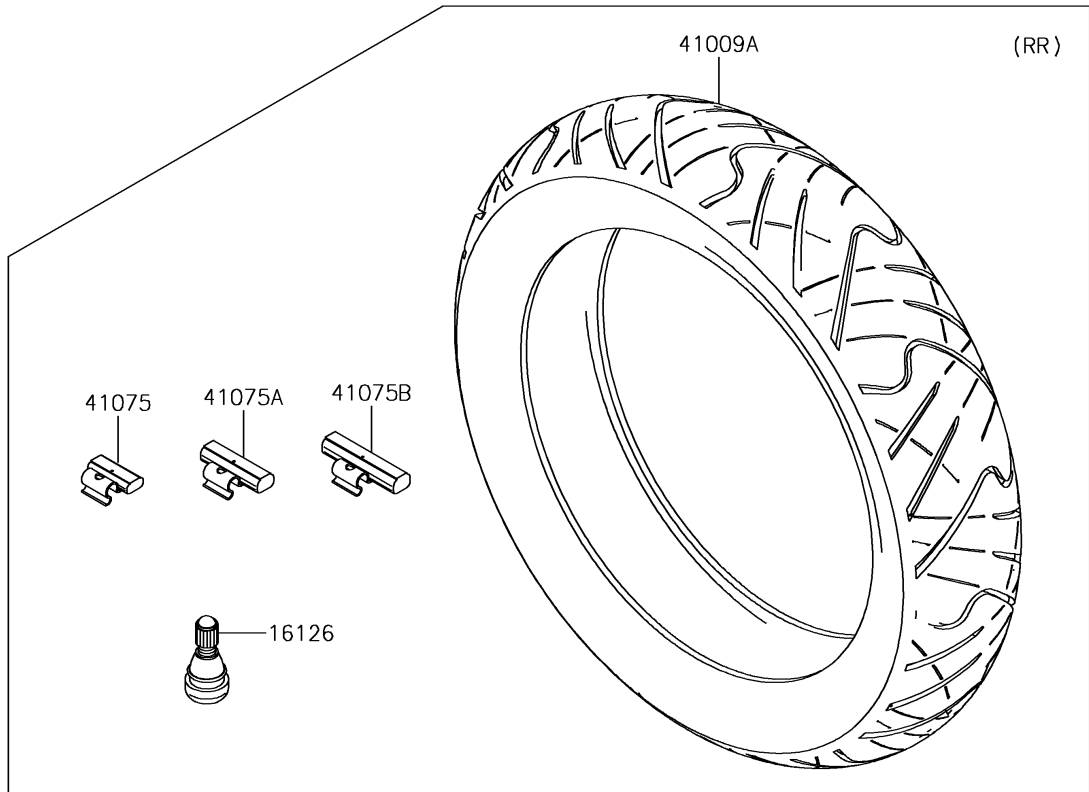

# 2017 Ninja 300 PARTS DIAGRAM

Tires

## 2017 Ninja 300 PARTS LIST

### Tires

ITEM NAME	PART NUMBER	QUANTITY
VALVE,TIRE (Ref # 16126)	16126-1140	2
TIRE,FR,110/70-17 54S,RX-01F (Ref # 41009)	41009-0672	1
TIRE,RR,140/70-17 66S,RX-01R (Ref # 41009A)	41009-0673	1
BALANCER-WHEEL,10G,SILVER (Ref # 41075)	41075-0007	AR
BALANCER-WHEEL,20G,SILVER (Ref # 41075A)	41075-0008	AR
BALANCER-WHEEL,30G,SILVER (Ref # 41075B)	41075-0009	AR