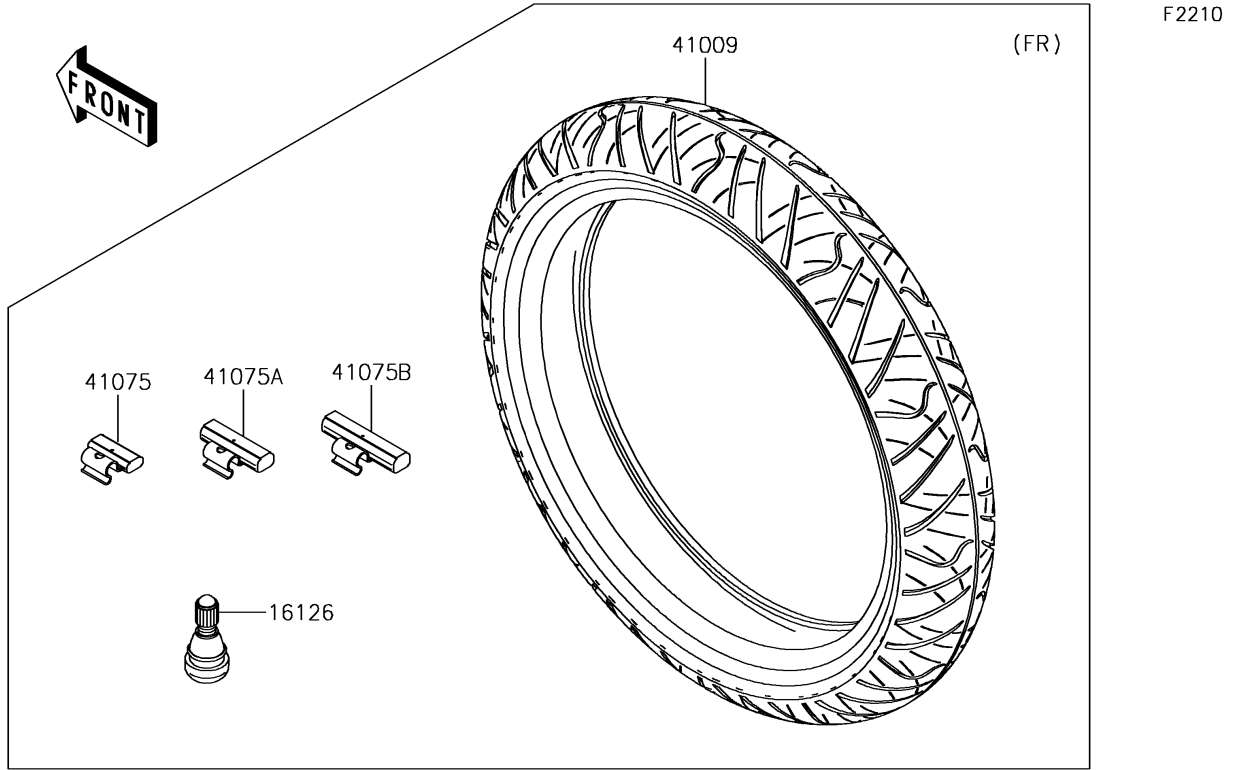

# 2017 Ninja 300 PARTS DIAGRAM

Tires

## 2017 Ninja 300 PARTS LIST

### Tires

ITEM NAME	PART NUMBER	QUANTITY
VALVE,TIRE (Ref # 16126)	16126-1140	2
TIRE,FR,110/70-17 54S,RX-01F (Ref # 41009)	41009-0672	1
TIRE,RR,140/70-17 66S,RX-01R (Ref # 41009A)	41009-0673	1
BALANCER-WHEEL,10G,SILVER (Ref # 41075)	41075-0007	AR
BALANCER-WHEEL,20G,SILVER (Ref # 41075A)	41075-0008	AR
BALANCER-WHEEL,30G,SILVER (Ref # 41075B)	41075-0009	AR