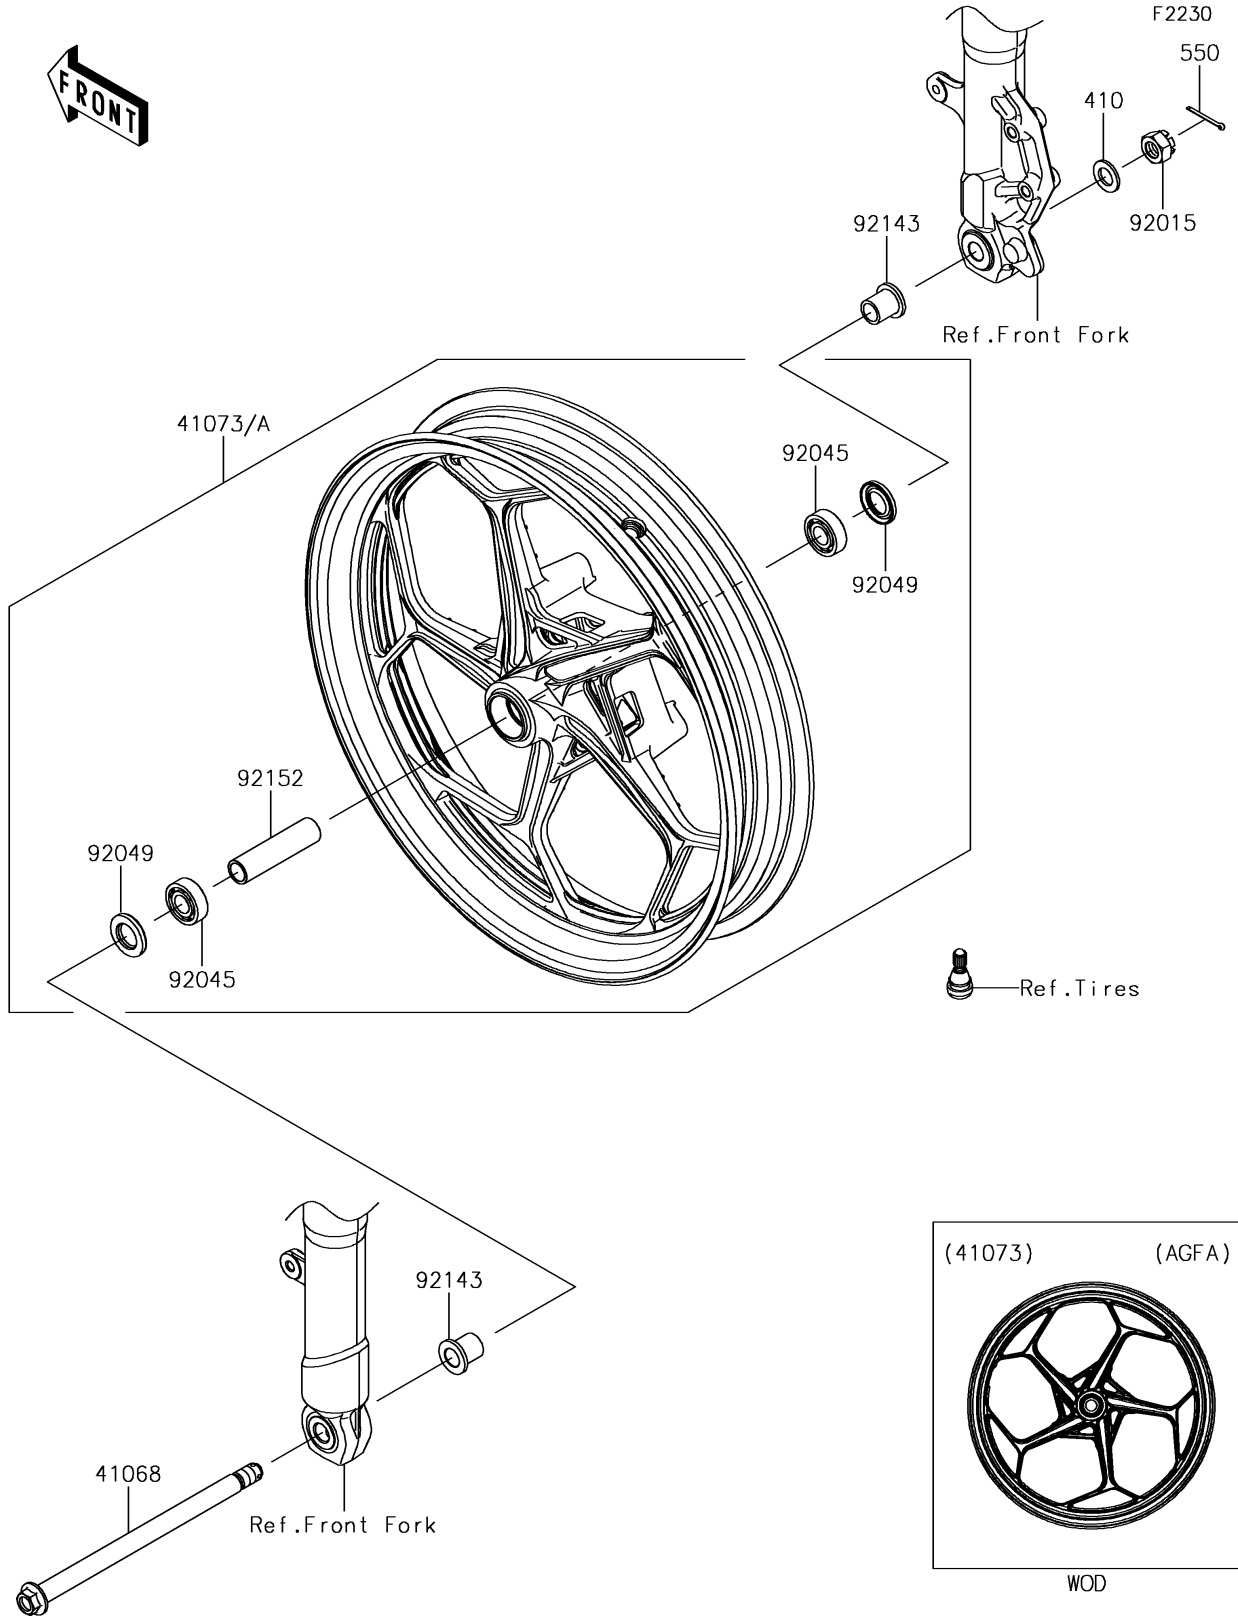

2017 Ninja 300 PARTS DIAGRAM

Front Wheel

2017 Ninja 300 PARTS LIST

Front Wheel

ITEM NAME	PART NUMBER	QUANTITY
WASHER-PLAIN-SMALL,14MM (Ref # 410)	410AA1400	1
AXLE,FR (Ref # 41068)	41068-0024	1
WHEEL-ASSY,FR,G.BLACK (Ref # 41073)	41073-0651-QT	1
PIN-COTTER,3.0X30 (Ref # 550)	550AA3030	1
NUT,CASTLE,14MM (Ref # 92015)	92015-1765	1
BEARING-BALL,15X35X11 (Ref # 92045)	92045-0734	2
SEAL-OIL (Ref # 92049)	92049-0136	2
COLLAR,FR AXLE,L=24 (Ref # 92143)	92143-1187	2
COLLAR,15.1X20X80 (Ref # 92152)	92152-1586	1