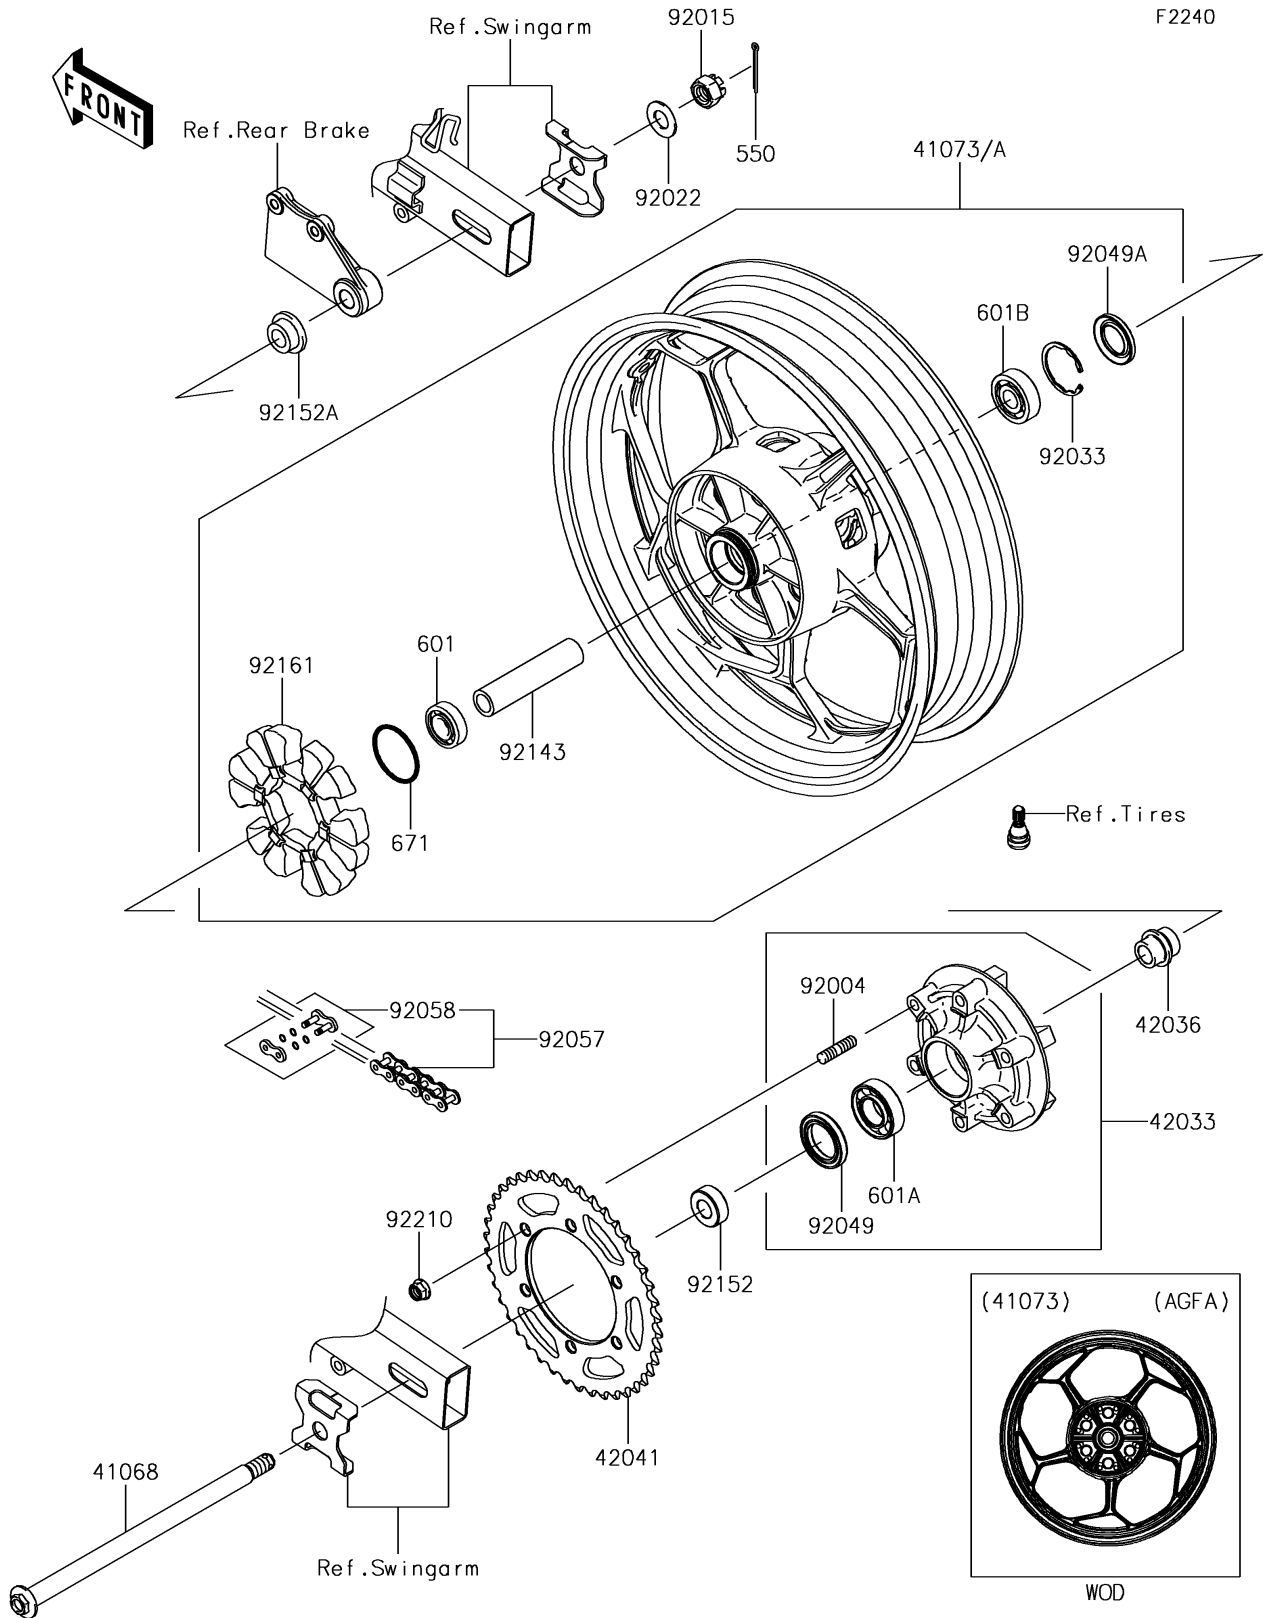

2017 Ninja 300 PARTS DIAGRAM

Rear Wheel/Chain

2017 Ninja 300 PARTS LIST

Rear Wheel/Chain

ITEM NAME	PART NUMBER	QUANTITY
AXLE,RR (Ref # 41068)	41068-1223	1
WHEEL-ASSY,RR,G.BLACK (Ref # 41073)	41073-0652-QT	1
COUPLING-ASSY,RR HUB (Ref # 42033)	42033-0574	1
SLEEVE,RR HUB,L=30 (Ref # 42036)	42036-1055	1
SPROCKET-HUB,42T (Ref # 42041)	42041-0118	1
PIN-COTTER,4.0X35 (Ref # 550)	550AA4035	1
BEARING-BALL,#6203UUC3 (Ref # 601)	601B6203UU	1
BEARING-BALL,#6205G (Ref # 601A)	601B6205G	1
BEARING-BALL,6303LLUC3/2ASU68 (Ref # 601B)	601B6303UU	1
O RING,50MM (Ref # 671)	671B2550	1
STUD,10X19 (Ref # 92004)	92004-0048	6
NUT,CASTLE,16MM (Ref # 92015)	92015-1947	1
WASHER,17.5X34X2.0 (Ref # 92022)	92022-1916	1
RING-SNAP,47MM (Ref # 92033)	92033-1042	1
SEAL-OIL,35X52X7 (Ref # 92049)	92049-0730	1
SEAL-OIL,BJN28475 (Ref # 92049A)	92049-1056	1
CHAIN,DRIVE,EK520SR-O2X106L (Ref # 92057)	92057-0019	1
JOINT-CHAIN,DRIVE (Ref # 92058)	92058-1102	1
COLLAR,RR HUB,L=111 (Ref # 92143)	92143-1416	1
COLLAR,17X35X13 (Ref # 92152)	92152-0843	1
COLLAR,17X28(38)X15 (Ref # 92152A)	92152-0844	1
DAMPER,RR HUB SHOCK (Ref # 92161)	92161-0700	1
NUT,LOCK,FLANGED,10MM (Ref # 92210)	92210-0276	6