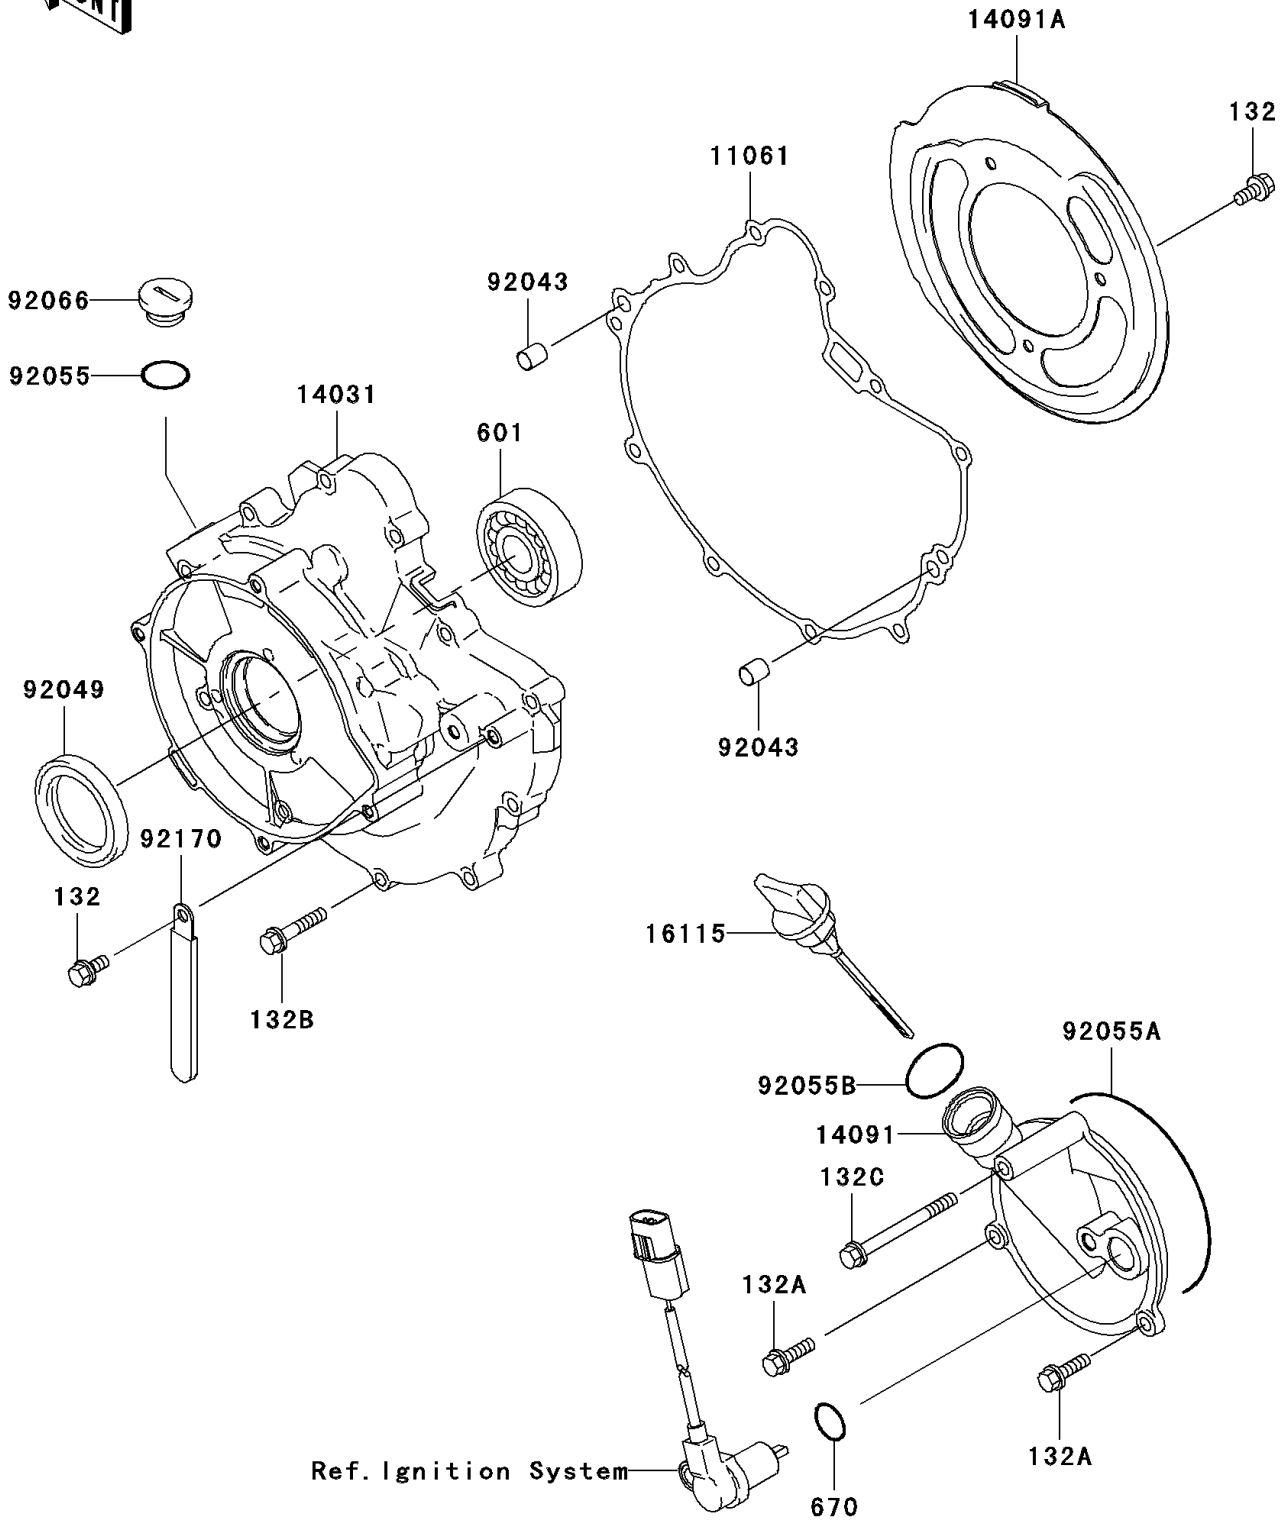

2003 Prairie 360 4X4 PARTS DIAGRAM

Engine Cover(s)

E1431

2003 Prairie 360 4X4 PARTS LIST

Engine Cover(s)

ITEM NAME	PART NUMBER	QUANTITY
BOLT-FLANGED-SMALL,6X12 (Ref # 132)	132Y0612	4
BOLT-FLANGED-SMALL,6X20 (Ref # 132A)	132Y0620	2
BOLT-FLANGED-SMALL,6X30 (Ref # 132B)	132Y0630	11
BOLT-FLANGED-SMALL,6X65 (Ref # 132C)	132Y0665	1
BEARING-BALL,#6004 (Ref # 601)	601A6004	1
O RING (Ref # 670)	670D2018	1
GASKET,GENERATOR COVER (Ref # 11061)	11061-1086	1
COVER-GENERATOR (Ref # 14031)	14031-1389	1
COVER (Ref # 14091)	14091-1365	1
COVER,BELT CONVERTER (Ref # 14091A)	14091-1571	1
CAP-OIL FILLER (Ref # 16115)	16115-1072	1
PIN,6.2X8X14 (Ref # 92043)	92043-1263	2
SEAL-OIL,HTC 28X45X7 (Ref # 92049)	92049-1576	1
RING-O,20X2 (Ref # 92055)	92055-1146	1
RING-O,99.5X2.0 (Ref # 92055A)	92055-1632	1
RING-O,20X3 (Ref # 92055B)	92055-2185	1
PLUG,COVER (Ref # 92066)	92066-1163	1
CLAMP (Ref # 92170)	92170-1925	1