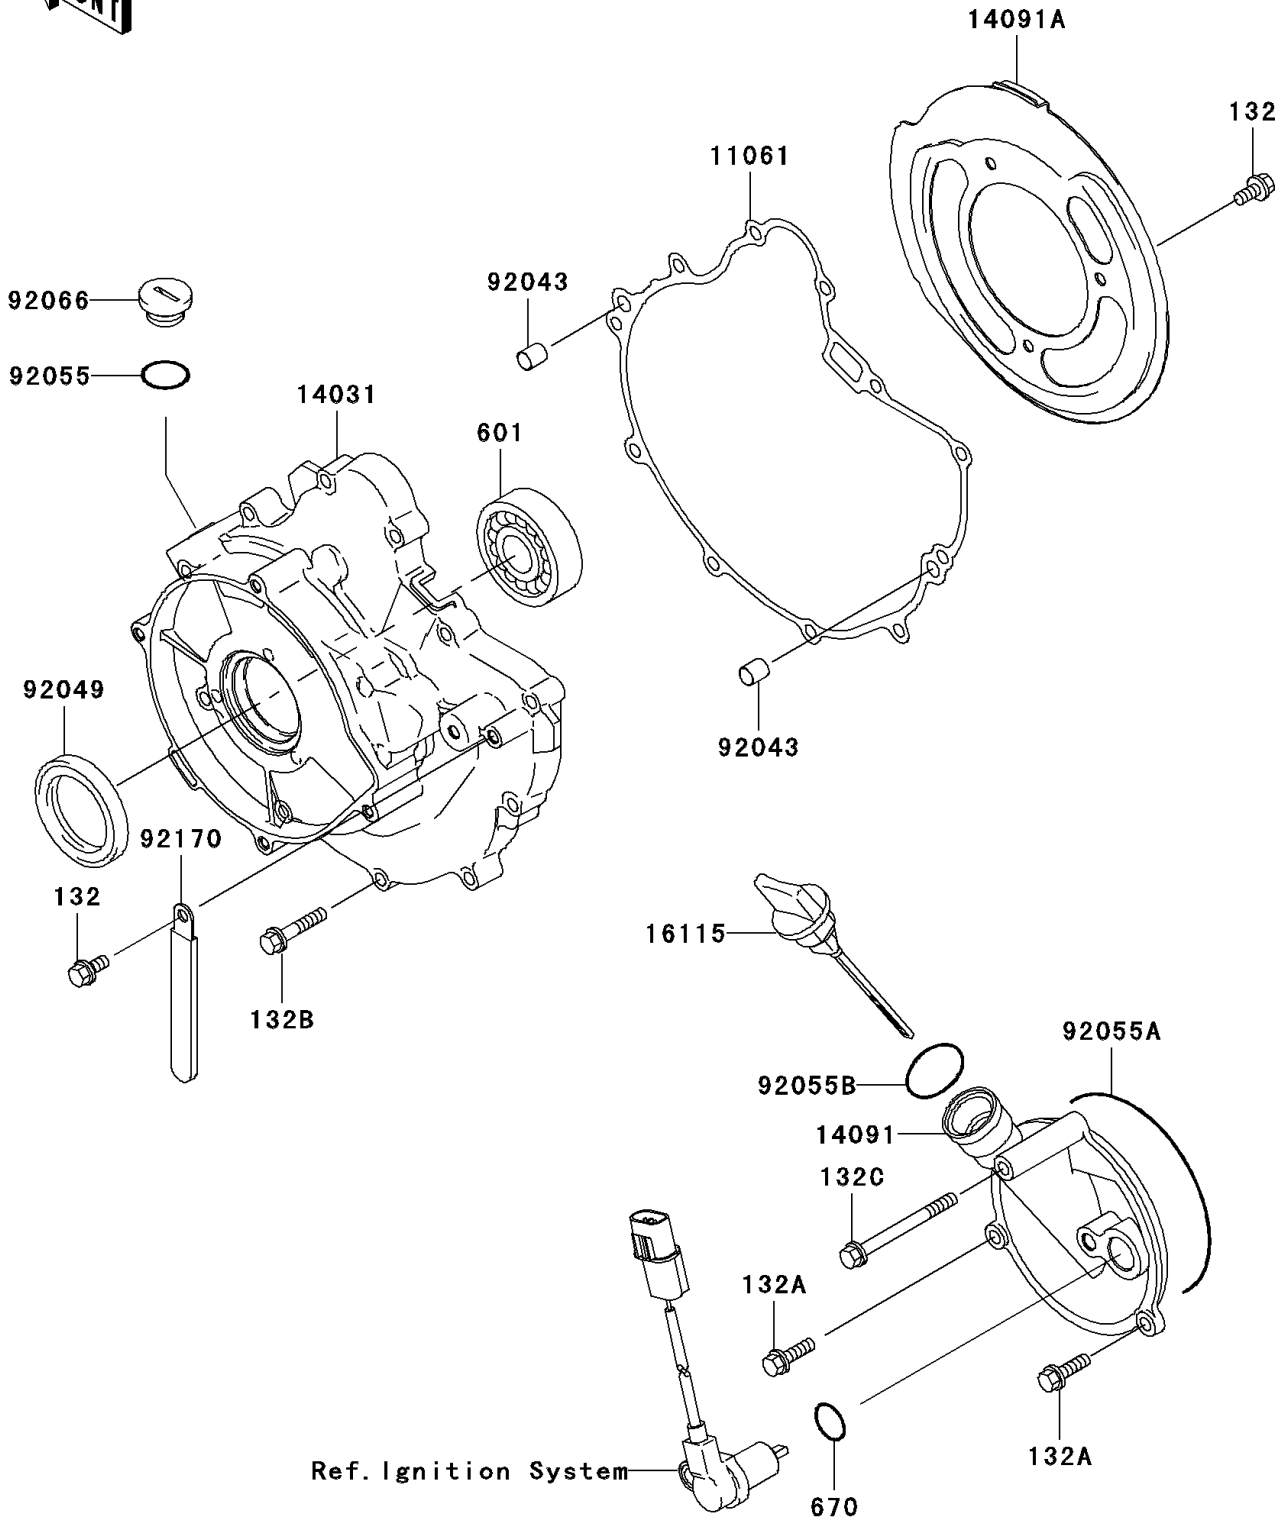

2004 Prairie 360 4X4 PARTS DIAGRAM

Engine Cover(s)

E1431

2004 Prairie 360 4X4 PARTS LIST

Engine Cover(s)

ITEM NAME	PART NUMBER	QUANTITY
BOLT-FLANGED-SMALL,6X12 (Ref # 132)	132Y0612	4
BOLT-FLANGED-SMALL,6X20 (Ref # 132A)	132Y0620	2
BOLT-FLANGED-SMALL,6X30 (Ref # 132B)	132Y0630	11
BOLT-FLANGED-SMALL,6X65 (Ref # 132C)	132Y0665	1
BEARING-BALL,#6004 (Ref # 601)	601A6004	1
O RING (Ref # 670)	670D2018	1
GASKET,GENERATOR COVER (Ref # 11061)	11061-1086	1
COVER-GENERATOR (Ref # 14031)	14031-1389	1
COVER (Ref # 14091)	14091-1365	1
COVER,BELT CONVERTER (Ref # 14091A)	14091-1571	1
CAP-OIL FILLER (Ref # 16115)	16115-1072	1
PIN,6.2X8X14 (Ref # 92043)	92043-1263	2
SEAL-OIL,HTC 28X45X7 (Ref # 92049)	92049-1576	1
RING-O,20X2 (Ref # 92055)	92055-1146	1
RING-O,99.5X2.0 (Ref # 92055A)	92055-1632	1
RING-O,20X3 (Ref # 92055B)	92055-2185	1
PLUG,COVER (Ref # 92066)	92066-1163	1
CLAMP (Ref # 92170)	92170-1925	1