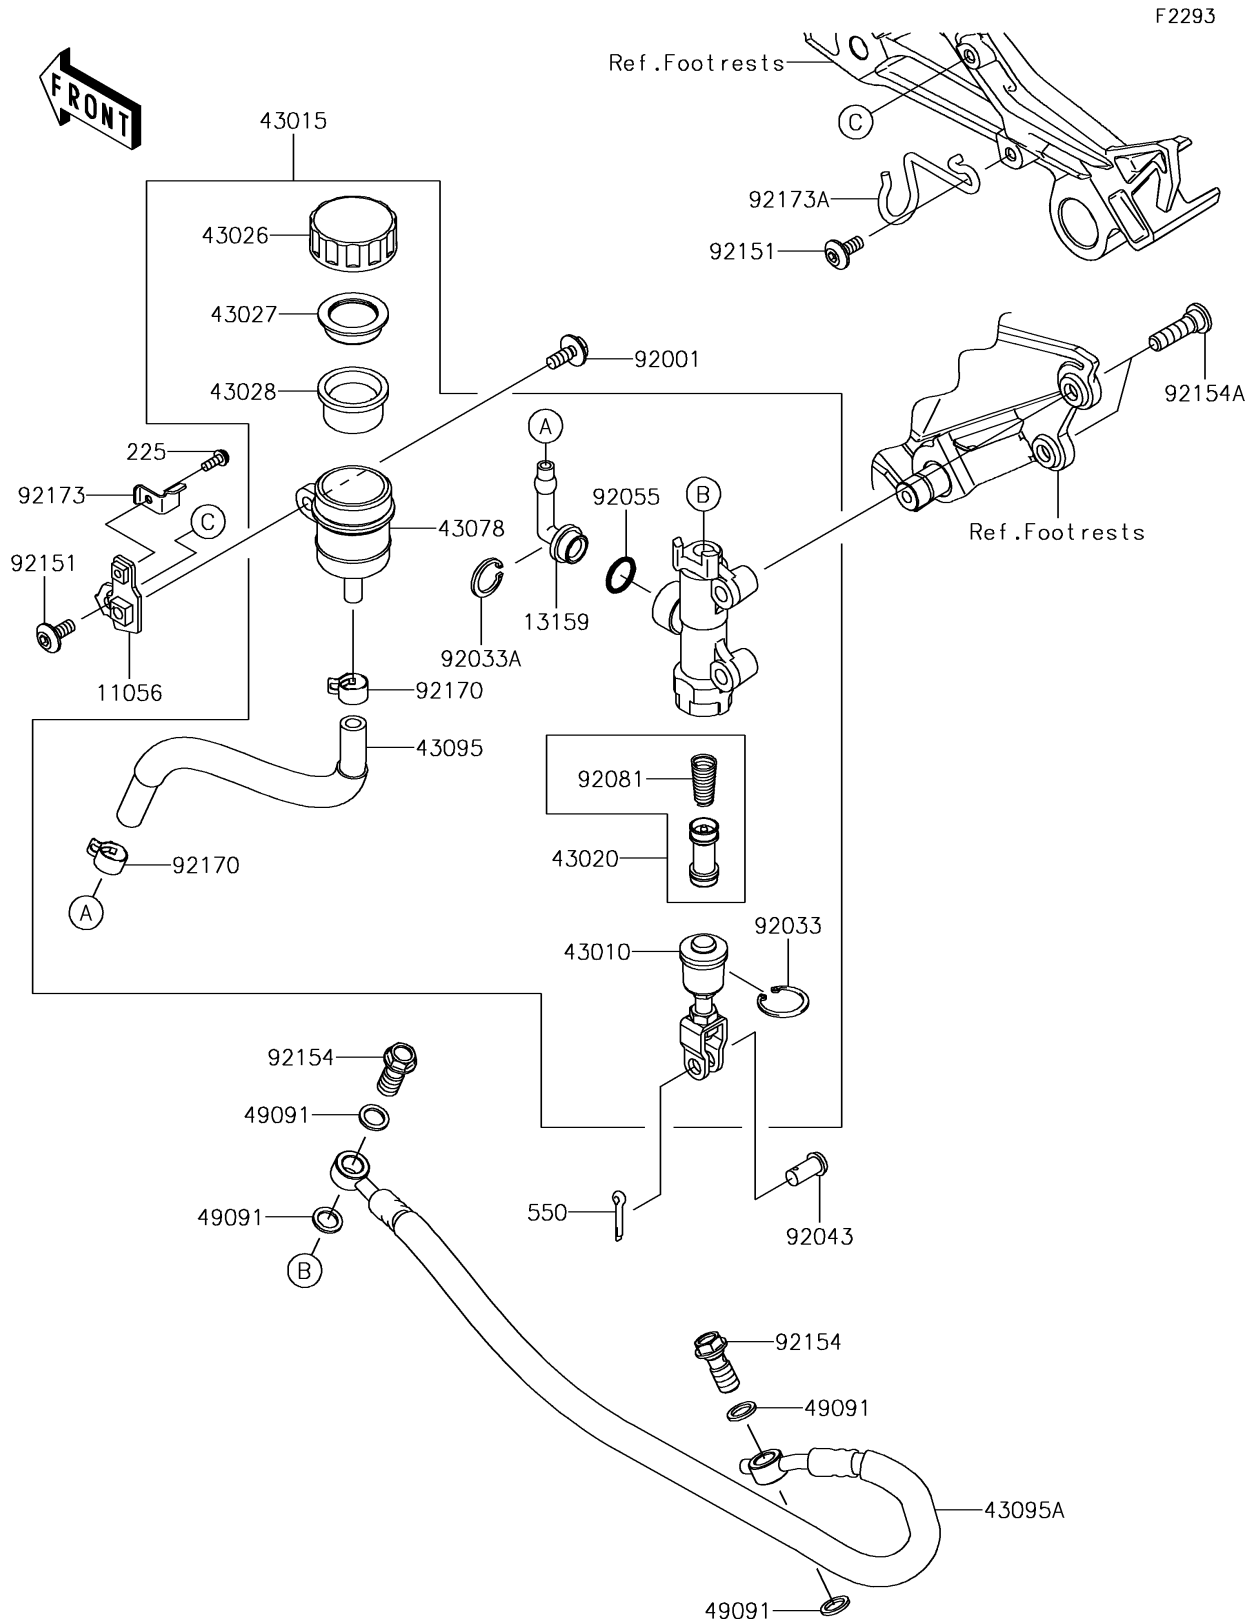

2017 Ninja 300 PARTS DIAGRAM

Rear Master Cylinder

2017 Ninja 300 PARTS LIST

Rear Master Cylinder

ITEM NAME	PART NUMBER	QUANTITY
BRACKET (Ref # 11056)	11056-2306	1
CONNECTOR (Ref # 13159)	13159-1056	1
SCREW-PAN-WSP-CROS,4X12 (Ref # 225)	225AB0412	1
ROD-ASSY-BRAKE (Ref # 43010)	43010-0010	1
CYLINDER-ASSY-MASTER,RR (Ref # 43015)	43015-0621	1
PISTON-COMP-BRAKE (Ref # 43020)	43020-0023	1
CAP-BRAKE (Ref # 43026)	43026-0009	1
PLATE-DIAPHRAGM (Ref # 43027)	43027-1053	1
DIAPHRAGM (Ref # 43028)	43028-1065	1
RESERVOIR (Ref # 43078)	43078-0040	1
HOSE-BRAKE (Ref # 43095)	43095-0765	1
HOSE-BRAKE,RR,520MM (Ref # 43095A)	43095-0767	1
WASHER-SEAL,10.1X14.5X1.5 (Ref # 49091)	49091-0001	4
PIN-COTTER,2.0X15 (Ref # 550)	550AA2015	1
BOLT,W/P,6X16 (Ref # 92001)	92001-1860	1
RING-SNAP,20.9X24.6X1.2 (Ref # 92033)	92033-0079	1
RING-SNAP,20.5MM (Ref # 92033A)	92033-1186	1
PIN,8X17 (Ref # 92043)	92043-0104	1
RING-O,14.8X2.4 (Ref # 92055)	92055-0741	1
SPRING,MASTER CYLINDER (Ref # 92081)	92081-1737	1
BOLT,SOCKET,6X14 (Ref # 92151)	92151-1654	2
BOLT,OIL,L=23 (Ref # 92154)	92154-0226	2
BOLT,SOCKET,8X30 (Ref # 92154A)	92154-0843	2
CLAMP,HOSE (Ref # 92170)	92170-1091	2
CLAMP,RESERVOIR TANK CAP (Ref # 92173)	92173-0028	1
CLAMP (Ref # 92173A)	92173-0936	1