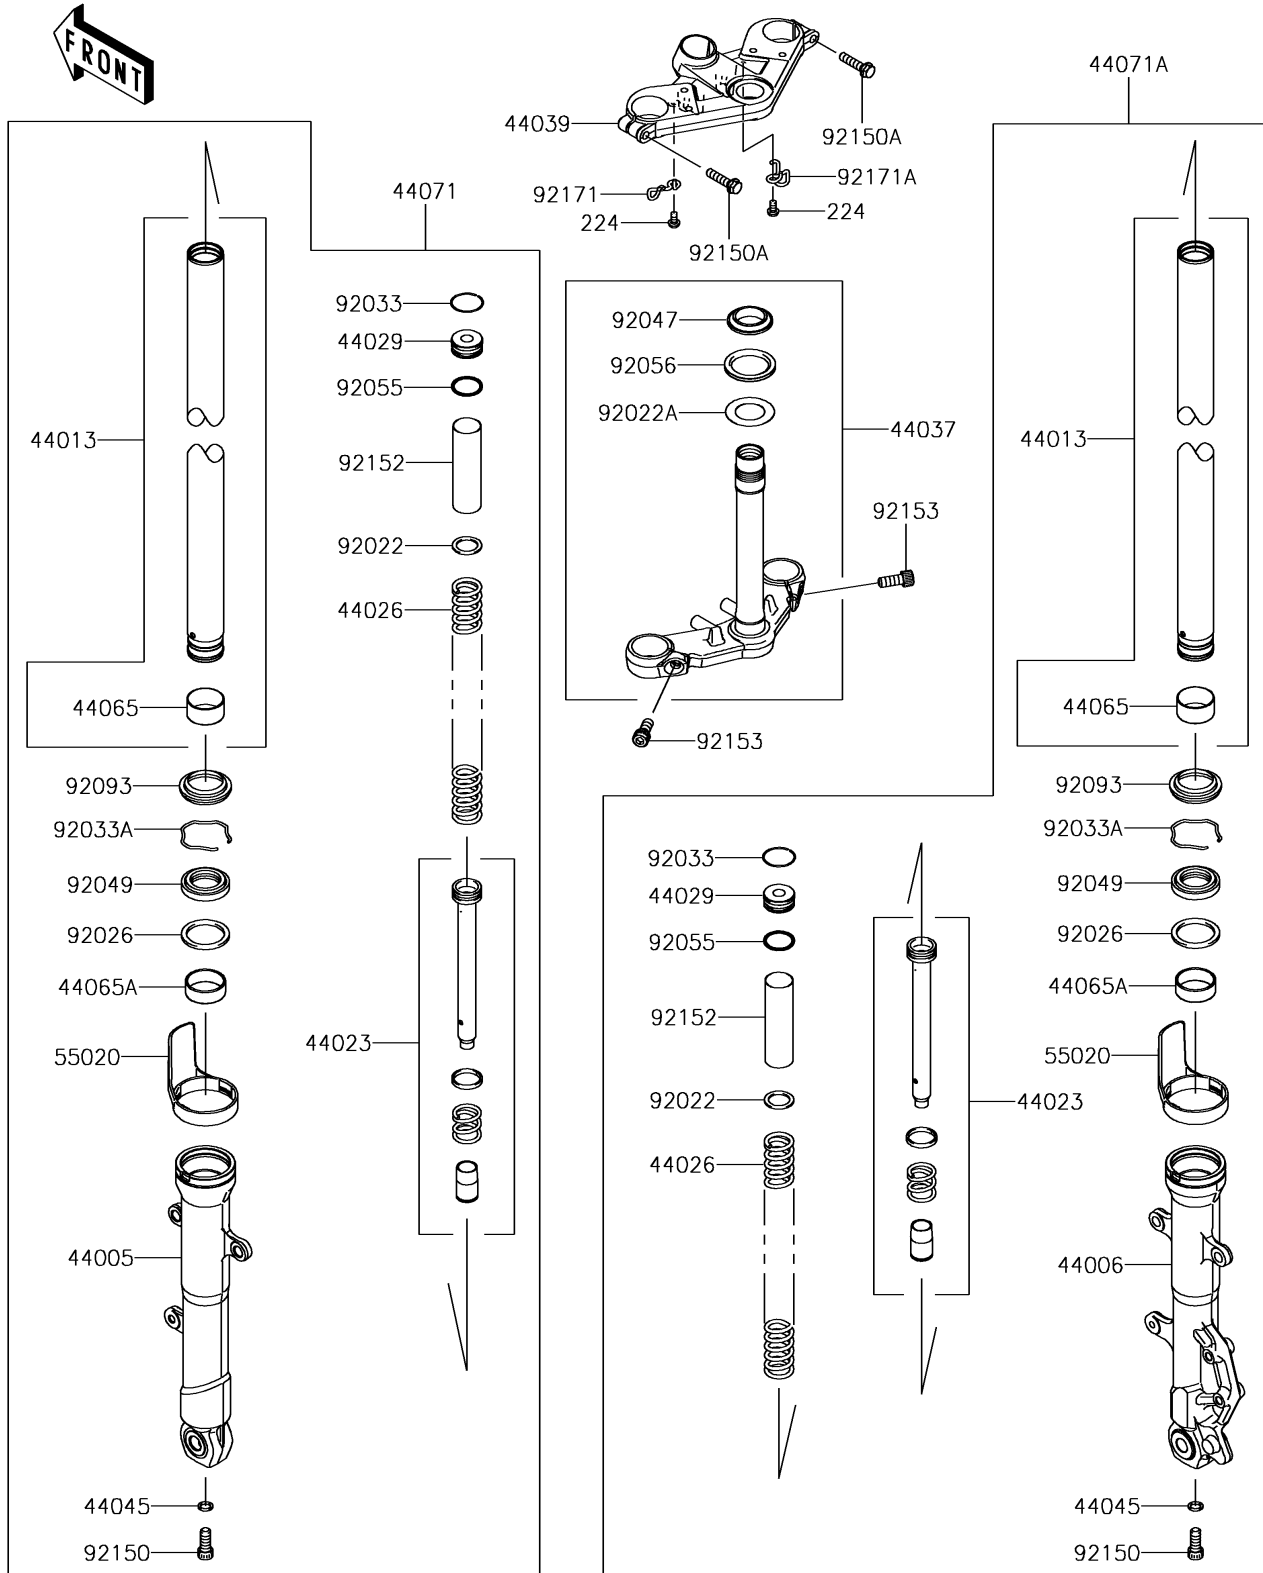

2017 Ninja 300 PARTS DIAGRAM

Front Fork

F2340

2017 Ninja 300 PARTS LIST

Front Fork

ITEM NAME	PART NUMBER	QUANTITY
SCREW-PAN-WP-CROS,6X12 (Ref # 224)	224AB0612	2
PIPE-LEFT FORK OUTER,F.S.BLACK (Ref # 44005)	44005-0102-18R	1
PIPE-RIGHT FORK OUTER,F.S.BLK (Ref # 44006)	44006-0102-18R	1
PIPE-FORK INNER (Ref # 44013)	44013-0248	2
CYLINDER-SET-FORK (Ref # 44023)	44023-0123	2
SPRING-FRONT FORK (Ref # 44026)	44026-0126	2
SEAT-FORK SPRING (Ref # 44029)	44029-1127	2
HOLDER-FORK UNDER,F.BLACK (Ref # 44037)	44037-0154-21	1
HOLDER-FORK UPPER,F.S.BLACK (Ref # 44039)	44039-0056-18R	1
GASKET,FORK CYLINDER BOLT (Ref # 44045)	44045-051	2
BUSHING-FRONT FORK (Ref # 44065)	44065-0057	2
BUSHING-FRONT FORK (Ref # 44065A)	44065-0058	2
DAMPER-ASSY,LH,F.S.BLACK (Ref # 44071)	44071-1073-18R	1
DAMPER-ASSY,RH,F.S.BLACK (Ref # 44071A)	44071-1074-18R	1
GUARD,INNER TUBE (Ref # 55020)	55020-0929	2
WASHER (Ref # 92022)	92022-1879	2
WASHER,30.5X50X0.6 (Ref # 92022A)	92022-231	1
SPACER,FORK (Ref # 92026)	92026-1443	2
RING-SNAP (Ref # 92033)	92033-1236	2
RING-SNAP (Ref # 92033A)	92033-1286	2
RACE,STEERING STEM BEARING (Ref # 92047)	92047-012	1
SEAL-OIL (Ref # 92049)	92049-0734	2
RING-O,FORK SPRING SEAT (Ref # 92055)	92055-1384	2
SEAL-OIL,STEERING STEM (Ref # 92056)	92056-003	1
SEAL,FORK OUTER (Ref # 92093)	92093-1367	2
BOLT,SOCKET,8X18 (Ref # 92150)	92150-1432	2
BOLT (Ref # 92150A)	92150-1610	2
COLLAR,SPG (Ref # 92152)	92152-1957	2
BOLT,SOCKET,10X25 (Ref # 92153)	92153-0301	2

2017 Ninja 300 PARTS LIST

Front Fork

ITEM NAME	PART NUMBER	QUANTITY
CLAMP,LH (Ref # 92171)	92171-1857	1
CLAMP,RH (Ref # 92171A)	92171-1947	1